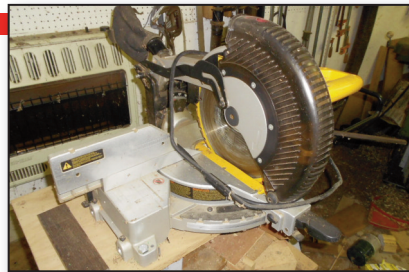

Sunday, April 16, 2023 At 10:00 AM

See Photos @ www.bradleyauctionsinc.com

Wood Shop Equipment & Tools

Central Machine 8" Wood Jointer
12" Wood Planer, (Older)
DeWalt 12" Compound Miter Saw, On Stand
Craftsman 12" Band Saw
Delta 10" Table Saw, (Older)
Blackhawk 1/2" Drill Press, Bench Top
Woodworking Bench w/ 2 Wood Vises, 7"x30"
Central Machine Wood Lathe, 12"x36", w/ Reverse Head
Craftsman 10" Table Saw
Craftsman 10" Radial Arm Saw
Duracraft Hollow Chisel Mortiser
Craftsman Dbl. 8" Grinder on Stand, w/ Light
Grizzley 8" Wet Grinder
Central Machine 6" Belt/9" Disc Sander
Router in Homemade Table
2- Portable Air Compressors
Forney Arc Welder
Dust Collection System
Craftsman 2pc. Rolling Tool Chest
Platform Scale (Floor Model)
2- Halogen Shop Lights on Stands
Oxy./Acetylene Tanks on Cart
Retractable Air Hose & Reel
Craftsman 16 Gal. Shop Vac, Wet/Dry
3- Heavy Wood Clamps
Lg. Assortment of Bar & Pipe Clamps
6ft. Alum. Step Ladder
Lg. Wooden Storage Cabinet, 24 Drawer
DeWalt Cordless Tools
Lg. Assortment of Hand Tools
Assorted Hand Held Power Tools
Various Long Handled Tools
Lg. Assortment of Hardware & Fasteners
Assorted Do-It-Yourself Books on: Woodworking, Building, Carpentry Etc.

5- Guns (To Sell at Approx. Noon)

NOTE: All Gun Transfers will be Handled by a Licensed F.F.L. Gun Dealer. All Gun Laws and Waiting Periods will Apply.

Henry Repeating Arms Co. .22 Cal. Lever Action Rifle w/ Tru-Glo Scope (Like New)
Noble Model 20E, .22 Cal. Bolt Action Rifle w/ Mono Scope, 4x15