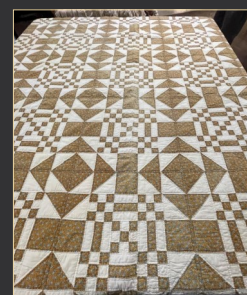

Antiques, Collectibles & Miscellaneous: Antique Chinese Water Jar; Hawks Signed Plates Cut Glass Plates; Antique Mahogany Lap Desk; Presentation 1871 Pewter Tankard; Egyptian Style Waterbury Clock; Meissen & Rosenthal Figures; Signed Baccarat Angel; 9" Tall Baccarat Candle Stick; Moser Stemware; Waterford Wine & Liqueur Glasses; Cranberry Water Pitcher; Redwing Cookie Jar; Vintage Roulette Wheel; French Dresser Box; Rose Medallion Umbrella Stand; Antique English Leather Jewelry Box; Brass RR Lantern Lamp; Marshall Fields 1871 Pewter Tankard; Handmade Quilts; Doug Henry Homestead Watercolor & Other Art; Italian 1960's Child's Dress Form; Much, Much More!

Visit www.SohnAndAssociates.HiBid.com for complete listing & terms!

Terms: 10% BUYERS PREMIUM will be added to the final bid price to determine final selling price. Sales tax will be charged on the hammer price and buyer's premium. Payment may be made by cash, check or credit card. All items selling AS-IS. All sales are final. No returns or adjustments will be made. For a complete listing of items and auction terms, please visit the bidding link at www.SohnAndAssociates.HiBid.com.

Auction Ends: MONDAY DECEMBER 13th - With First Lot Scheduled to End at 5:00 PM (Staggered Soft Close)