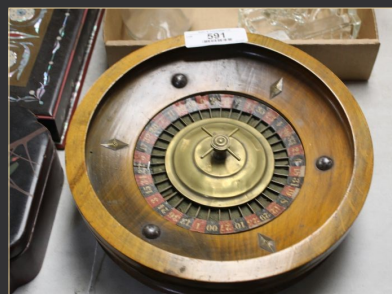

Antiques, Collectibles & Miscellaneous: Antique Chinese Water Jar; Hawks Signed Plates Cut Glass Plates; Antique Mahogany Lap Desk; Presentation 1871 Pewter Tankard; Egyptian Style Waterbury Clock; Meissen & Rosenthal Figures; Signed Baccarat Angel; 9" Tall Baccarat Candle Stick; Moser Stemware; Waterford Wine & Liqueur Glasses; Cranberry Water Pitcher; Redwing Cookie Jar; Vintage Roulette Wheel; French Dresser Box; Rose Medallion Umbrella Stand; Antique English Leather Jewelry Box; Brass RR Lantern Lamp; Marshall Fields 1871 Pewter Tankard; Handmade Quilts; Doug Henry Homestead Watercolor & Other Art; Italian 1960's Child's Dress Form; Much, Much More!

Visit www.SohnAndAssociates.HiBid.com for complete listing & terms!

Terms: 10% BUYERS PREMIUM will be added to the final bid price to determine final selling price. Sales tax will be charged on the hammer price and buyer's premium. Payment may be made by cash, check or credit card. All items selling AS-IS. All sales are final. No returns or adjustments will be made. For a complete listing of items and auction terms, please visit the bidding link at www.SohnAndAssociates.HiBid.com.

Auction Ends: MONDAY DECEMBER 13th - With First Lot Scheduled to End at 5:00 PM (Staggered Soft Close)