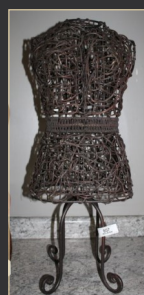

Antiques, Collectibles & Miscellaneous: Antique Chinese Water Jar; Hawks Signed Plates Cut Glass Plates; Antique Mahogany Lap Desk; Presentation 1871 Pewter Tankard; Egyptian Style Waterbury Clock; Meissen & Rosenthal Figures; Signed Baccarat Angel; 9" Tall Baccarat Candle Stick; Moser Stemware; Waterford Wine & Liqueur Glasses; Cranberry Water Pitcher; Redwing Cookie Jar; Vintage Roulette Wheel; French Dresser Box; Rose Medallion Umbrella Stand; Antique English Leather Jewelry Box; Brass RR Lantern Lamp; Marshall Fields 1871 Pewter Tankard; Handmade Quilts; Doug Henry Homestead Watercolor & Other Art; Italian 1960's Child's Dress Form; Much, Much More!

Visit www.SohnAndAssociates.HiBid.com for complete listing & terms!

Terms: 10% BUYERS PREMIUM will be added to the final bid price to determine final selling price. Sales tax will be charged on the hammer price and buyer's premium. Payment may be made by cash, check or credit card. All items selling AS-IS. All sales are final. No returns or adjustments will be made. For a complete listing of items and auction terms, please visit the bidding link at www.SohnAndAssociates.HiBid.com.

Auction Ends: MONDAY DECEMBER 13th - With First Lot Scheduled to End at 5:00 PM (Staggered Soft Close)