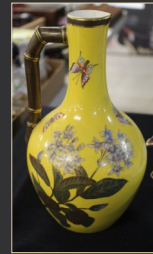

Antiques, Collectibles & Miscellaneous: Antique Chinese Water Jar; Hawks Signed Plates Cut Glass Plates; Antique Mahogany Lap Desk; Presentation 1871 Pewter Tankard; Egyptian Style Waterbury Clock; Meissen & Rosenthal Figures; Signed Baccarat Angel; 9" Tall Baccarat Candle Stick; Moser Stemware; Waterford Wine & Liqueur Glasses; Cranberry Water Pitcher; Redwing Cookie Jar; Vintage Roulette Wheel; French Dresser Box; Rose Medallion Umbrella Stand; Antique English Leather Jewelry Box; Brass RR Lantern Lamp; Marshall Fields 1871 Pewter Tankard; Handmade Quilts; Doug Henry Homestead Watercolor & Other Art; Italian 1960's Child's Dress Form; Much, Much More!

Visit www.SohnAndAssociates.HiBid.com for complete listing & terms!

Terms: 10% BUYERS PREMIUM will be added to the final bid price to determine final selling price. Sales tax will be charged on the hammer price and buyer's premium. Payment may be made by cash, check or credit card. All items selling AS-IS. All sales are final. No returns or adjustments will be made. For a complete listing of items and auction terms, please visit the bidding link at www.SohnAndAssociates.HiBid.com.

Auction Ends: MONDAY DECEMBER 13th - With First Lot Scheduled to End at 5:00 PM (Staggered Soft Close)