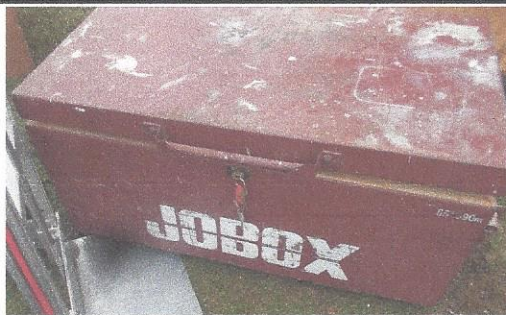

TOOLS

Honda 4 Stroke SM Tiller * 2 Job Boxes * MK770 Wet Tile Saw * Sev. Tool Boxes * Metal Shop Rag Bin * 3/4" Ratchet & Socket Set * Armstrong * Fence Stretcher * Sev. SM Tool Boxes & Contents * Poulan 2150 & 42cc Chain Saws * Level in Case * Senco Finish Nailer * Furniture Clamps * Battery Charger * Lincoln SP100 Arc Welder * Campbell Hausfeld Pressure Washer w/Honda Motor * FS45 Stihl Weed Eater * Delta Bench Grinder * Proto Machinist Tool Chest * Snap-On Bottom Tool Box 2 Door * 6" Vice * Impact Sockets * Craftsman Floor Jack * Side Cabinets For Tool Box * Tap & Dye Set * Red Head Hammer Drill * Makita 4" Grinder * Hand & Garden Tools * Lots of Vice Grips * Motorcycle Tire Breakdown Tools * Rol-Air Twin Tank Air Compressor on Wheels Wheel Barrow Style * Lots Body Shop Tools * Stanley Metal Shears * LG Ridgid Pipe Wrenches * Shoulder Drill * Sev. Hammers & Mallets * Receiver Hitch Adjustable * Hole Saws, Punches * Crescent Wrenches * Drill Bits * 1/2" Hammer Drill * Air Brad Nailers * 3 Way Electrical Cords * Heat Gun * Dual Tank Air Compressor * LG Castors * Lots Hand Saws * Chain Hooks * Honing Items * Makita Sanders * Air Tools * Impact Driver * 12" Disc Sander * Pickle Forks * 4,000 Watt Coleman Generator 8 HP * Frame Machine Tools * 24 Drawer Nut & Bolt Cabinet * 1" Conduit Bender & Others * 3 Hi Lift Jacks * 36" Ridgid Pipe Wrench * 1 Ton Chain Hoist * Sears 150 PSI 1.5 HP Paint Sprayer on Wheels * HD 12 Speed 3/4 HP Drill Press * 6" HD Swivel Vice * B&D 7" Hand Grinder * Huskey Socket Set * Ratchet Straps * Alum. Step Stool Working Platform * Slide Hammer * 1" Rockwell Sander Grinder * Hammers, Screwdrivers * LG Amount Hand Wrenches * Come a Longs * Grinding Wheels * Lots C-Clamps * 3' & 4' Johnson Levels * 3 House Jacks * Ext. Cords * Jack Stands * Log Chains * Gear Pullers * Pipe Vice * Flexible Conduit * Cro Bars * Pipe Cutters Ridgid * 12 Ton Bottle Jack * 9" Polisher * DA Sander * Lots Sanding Discs * Rockwell 1/2" Drill in Case * B&D Saws All * Proto Plumbing Tools * 3 Drill Press Vices * Bottle Jacks * S&K 3/4" & 1" Sockets * Yorktown 3 Drawer Tool Box * Cut Off Blades * Ridgid Threaders * DeWalt 12V Drill * Makita Cut Off Saw * Dremel Set * Files * Snap-On Misc. Tools * Nut Drivers * Lots Misc. Drills * Thread Repair Kit * Skil Electric Impact * OTC 10 Ton Hydraulic Shop Press * Spring Clamps * Port-a-Power * "MAKITA: Circular Saw, Angle Drill, 2 Grinders, DA Sander" * Craftsman Saber Saw * Body Repair Equipment Box * Adj. Reemers in Box * SM Battery Charger *