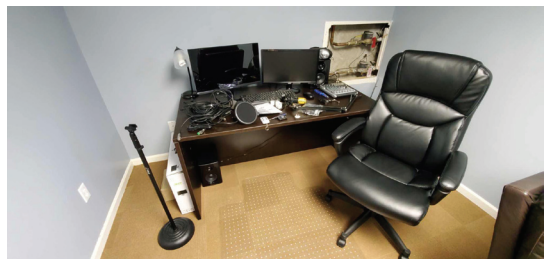

**REGISTER AND BID ONLINE AT
www.PamelaRoseAuction.com**