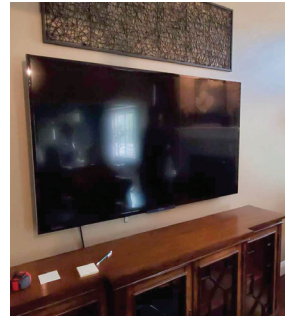

ONLINE ONLY MOVING AUCTION

IN WATERVILLE

BIDDING ENDS: MONDAY, NOVEMBER 18, 2019 at 11:00 am