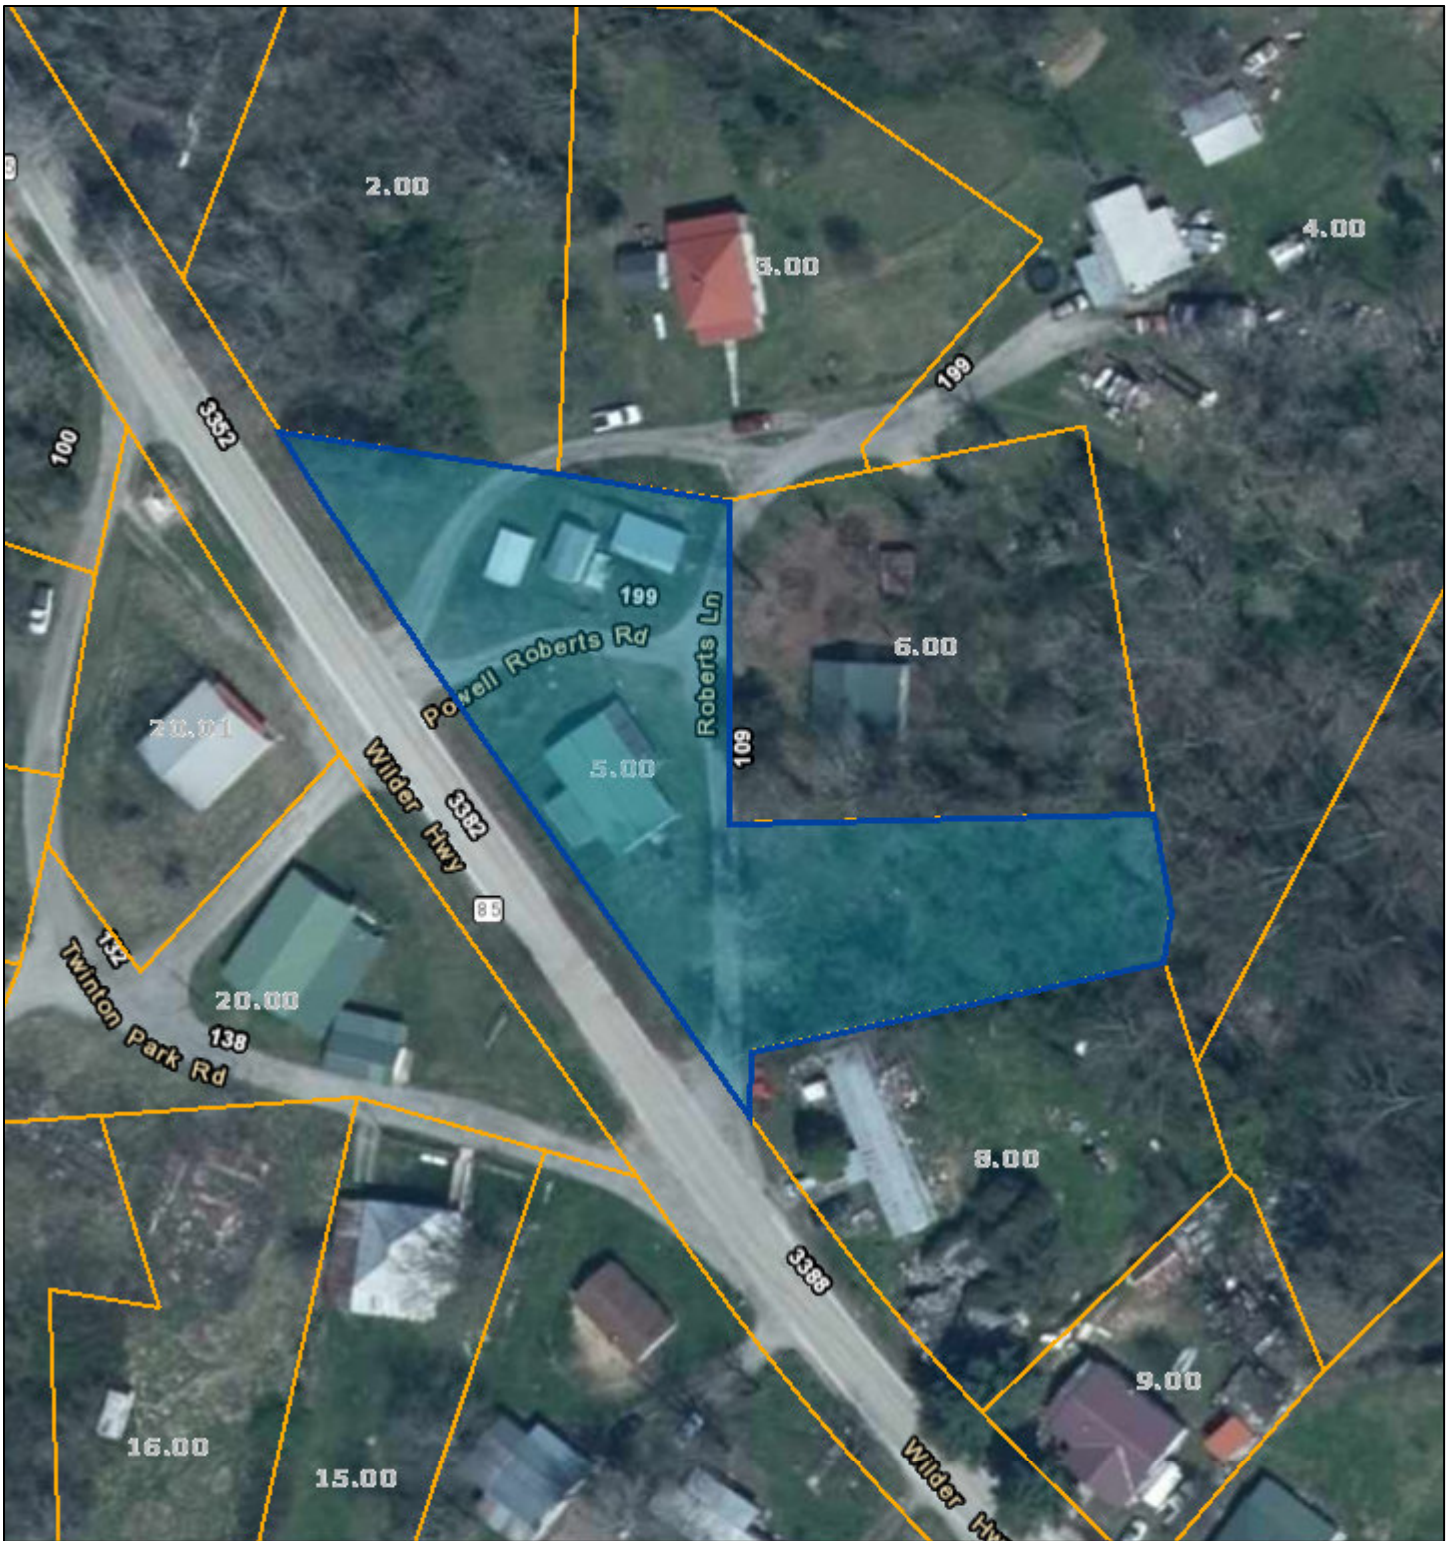

Overton County - Parcel: 094J A 005.00

Date: January 25, 2021
County: Overton
Owner: OLEARY ERIC
Address: ROBERTS LN 107
Parcel Number: 094J A 005.00
Deeded Acreage: 0.87
Calculated Acreage: 0
Date of Imagery: 2018

Esri, HERE, Garmin, (c) OpenStreetMap contributors
TN Comptroller - OLG
TDOT
State of Tennessee, Comptroller of the Treasury, Office of Local Government
(OLG)

The property lines are compiled from information maintained by your local county Assessor's office but are not conclusive evidence of property ownership in any court of law.