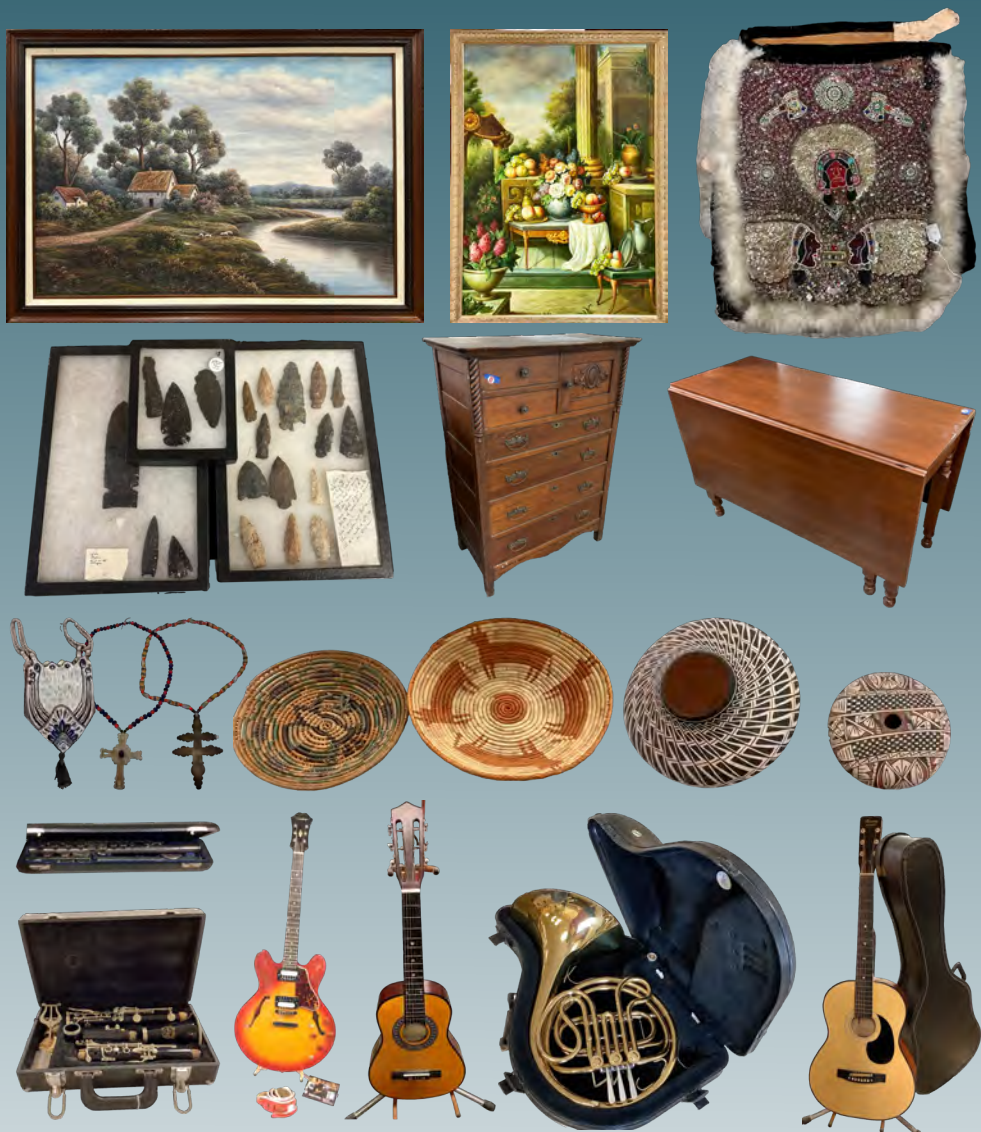

# GLASS, CHINA, COLLECTIBLES, AND PRIMITIVES

THURSDAY, JANUARY 12TH 9:00 AM

Sets of china including; Lenox: "McKinley", "Carolina", "Solitaire", "Autumn"; Royal Doulton: "Floradora", "Tapestry", "Adrienne", "Spode Fleur de Lis", "Franciscan Desert Rose", and others, hand painted and other china. Glass includes; Heisey, Fenton, Murano, art glass, pottery, clocks, lighting, Asian, radios, lanterns and lots more.

# ROUGH AND CUSTOM FURNITURE, ARTWORK, MUSICAL INSTRUMENTS, AND NATIVE AMERICAN COLLECTION

FRIDAY, JANUARY 13TH 9:00 AM

Willett cherry dining room suite, contemporary oak roll top desk with bookcase top, lots of good oak, Victorian, and other furniture. Original works of art and prints. Over 30 musical instruments featuring several guitars including Fender, banjo, trombones, violin, clarinet, accordion, and others. Native American collection is from the late Charles Doonan of Columbus, Ohio.

## UPSCALE EARLY AND TURN OF THE CENTURY FURNITURE, STEINWAY BABY GRAND PIANO, AND ORIENTAL RUGS,

Early American and European pieces include English mahogany Chippendale highboy, inlaid mahogany chest on frame, step back and corner cupboards, pie safe, desks, chests, blanket chests. Several good arts and craft pieces. 4 barrister bookcases, good Victorian furniture, several great Black Forest pieces as well as fine designer and upscale pieces. 2 early tall case clocks and Steinway baby grand piano. Selection of Oriental rugs from palace size antique Bijar to Estate area and scatter rugs. Rookwood, Roseville, and Weller pottery. 10 cast iron mechanical banks, 50 cast iron still banks, cast iron and tin toys.