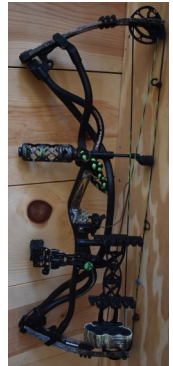

TERMS AND CONDITIONS: Cash, Credit Card Or CO. State Check. All Out Of State Buyers Need Certified Or Approved Funds. All Items Sold As Is Were Is. Buyer Responsible To Do Due Diligence. Auctioneer Not Responsible For Accidents. Announcements Made Day Of Sale Take Precedence Over Printed Material. Lunch Stand Available. Sales tax charged on all non titled item **SELLING 2 RINGS**

Go to auctionzip.com ID# 44158 For Updates, & Pics. SALE FOR EDWIN HOSTETLER

AUCTIONEERS

Nathaniel Longenecker
Philip Wolf

719-792-2106
719-628-9324

email ngl@privategarden.org