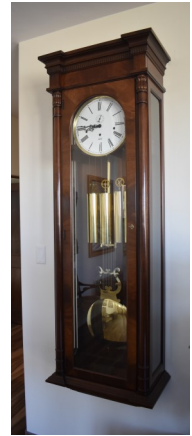

BLACK MARBLE CLAD MANTLE CLOCK

SHATZ SHIP WHEEL WALL CLOCK, SHATZ ROUND THERMOMETER/BAROMETER

HOWARD MILLER WORLD TIME CLOCK

ANTIQUUE WEIGHTED WALL CLOCKS

4 - SETH THOMAS AND OTHER MANTEL CLOCKS

2 - ANSONIA CLOCKS

MISC HOUSEHOLD

CELESTRON REGAL M2 100ED SPOTTING SCOPE

KITCHEN AIDE MIXER (like new)

OASYS PROFESSIONAL KEY BOARD

& MORE!

Outstanding Quality merchandise To Be Offered At This Auction! Be Sure To Attend. SELLING 2 RINGS. ANTIQUUES & FURNITURE INSIDE BUILDING. Go to auctionzip.com ID# 44158 For Updates, & Pics.