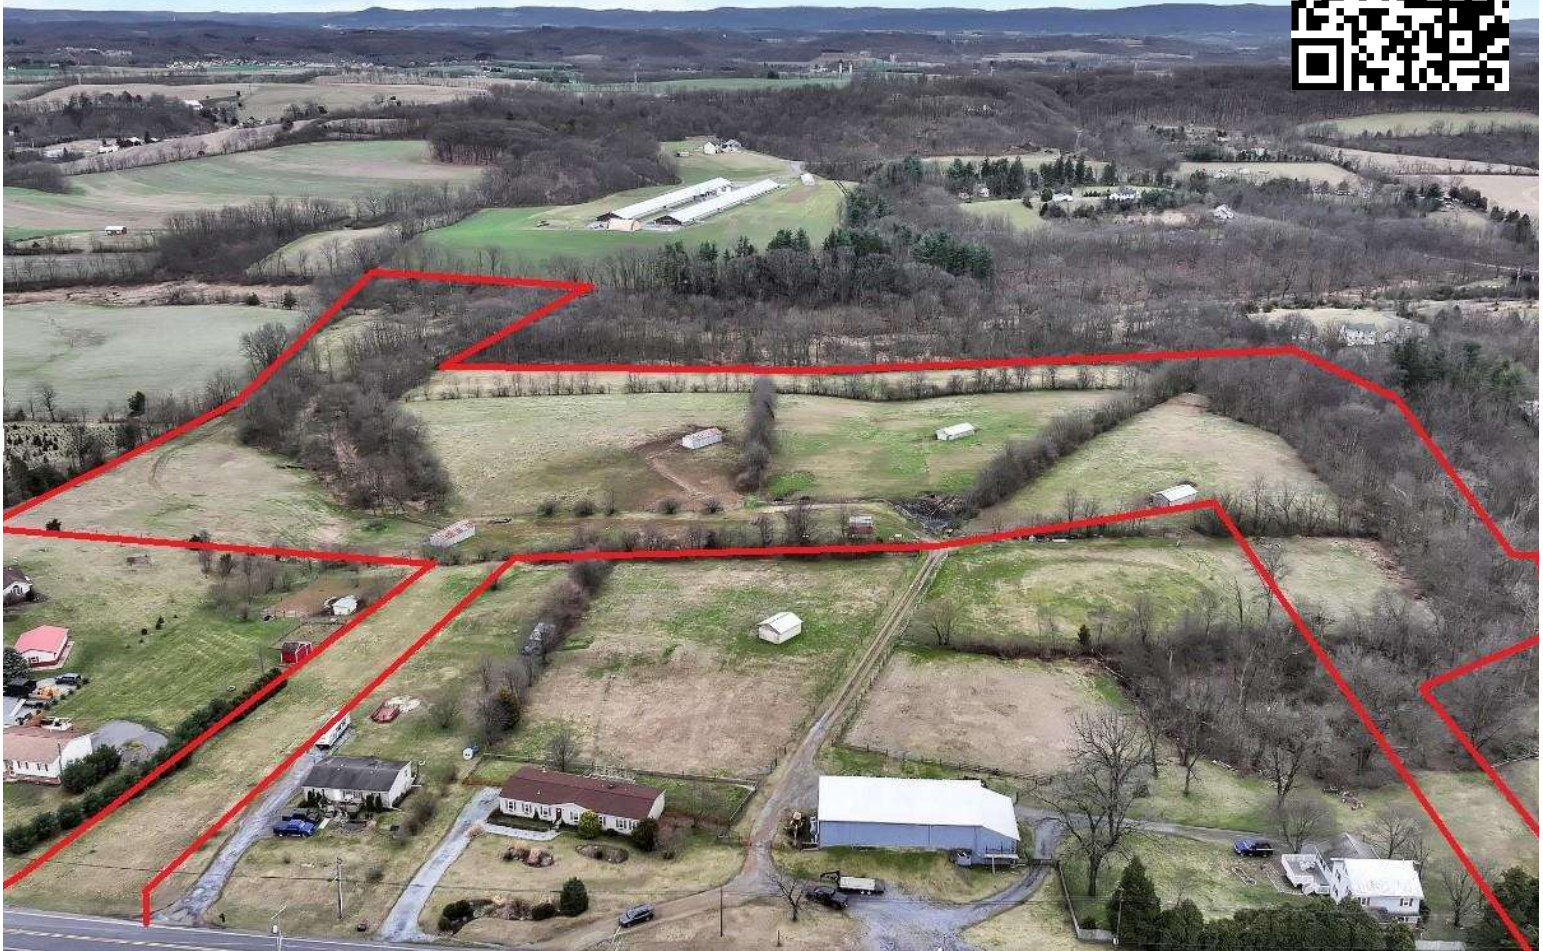

Approx. 31 Acres Farm Land ~ Paddocks ~ Horse Run In Sheds

PUBLIC AUCTION

Tuesday May 14th 2024 5pm

706 NEW SCHAEFFERSTOWN RD. BERNVILLE, PA 19506

31+ ACRES WITH SEV. HORSE PADDOCKS AND RUN IN SHEDS.

Bring Your Dreams! Great Views, Good Location, Stream, Hunting, Multiple Use Potential, Whether You Are Looking For A Horse Property, Extra Farm Land, Or A Great Property To Build Your Own Country Homestead, Be Sure To Check Out This Unique Property! Current Annual Taxes:

Approx. \$1,100

Terms: 10% Down Day Of Sale Balance Within 45 Days.

Sale For: Marlyn & Gereldine Luff

L&H
AUCTIONS
PA-AY002453

(717) 383-5606
Joel Heisey
Les & Longenecker
(484) 256-1323

We're SOLD on serving you!