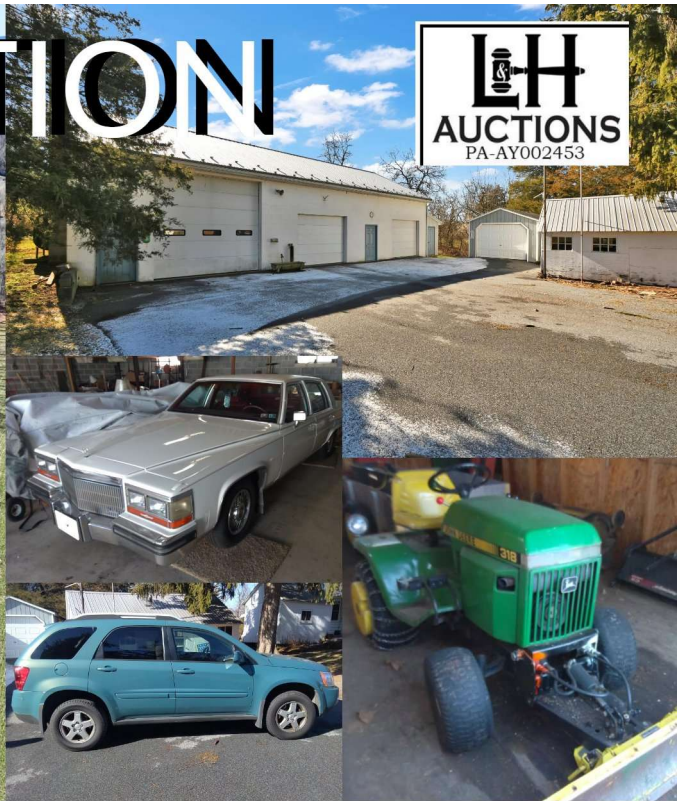

## 84 Stump Ln, Bernville, PA 19506

**REAL ESTATE:** Secluded 2 Sty Farm House w/Vinyl Siding and Outbuildings on 1.17 Acres. Eat-in Kitchen, Living Room, Half Bath, Laundry on main floor. Upper level consists of 3 BDRM'S 1 BA, CA, Propane Heat, W/Central Air Conditioning, Generac Whole House Generator W/Automatic Transfer Switch, 34x60 Block 3 Car Garage/Shop w/3 Overhead doors (1- 12'), 16x24 Shed, 12x24 Shed, 10x12 Garden Shed, Plenty of paved parking, On-site Septic, Well, Taxes-\$3150

Note: A quiet and private setting, near the end of a dead end road that connects to Blue Marsh Lake Area, trails for hiking, biking horseback riding and hunting all right there! Ideal family property or Car Enthusiast, Contractor, Hobbyist etc... All on 1.17 AC in the Conrad Weiser School District.

**CARS:** 1989 Cadillac Brougham Passenger Car, VIN # 1G6DW51Y5KR727167; 2008 Pontiac Torrent (MPV), VIN # 2CKDL43F886068428

**LAWN & GARDEN:** John Deere 318 Lawn Tractor W/Mower Deck & Snow Plow; Lawn Sweeper; Lawn Roller; Lawn Cart;