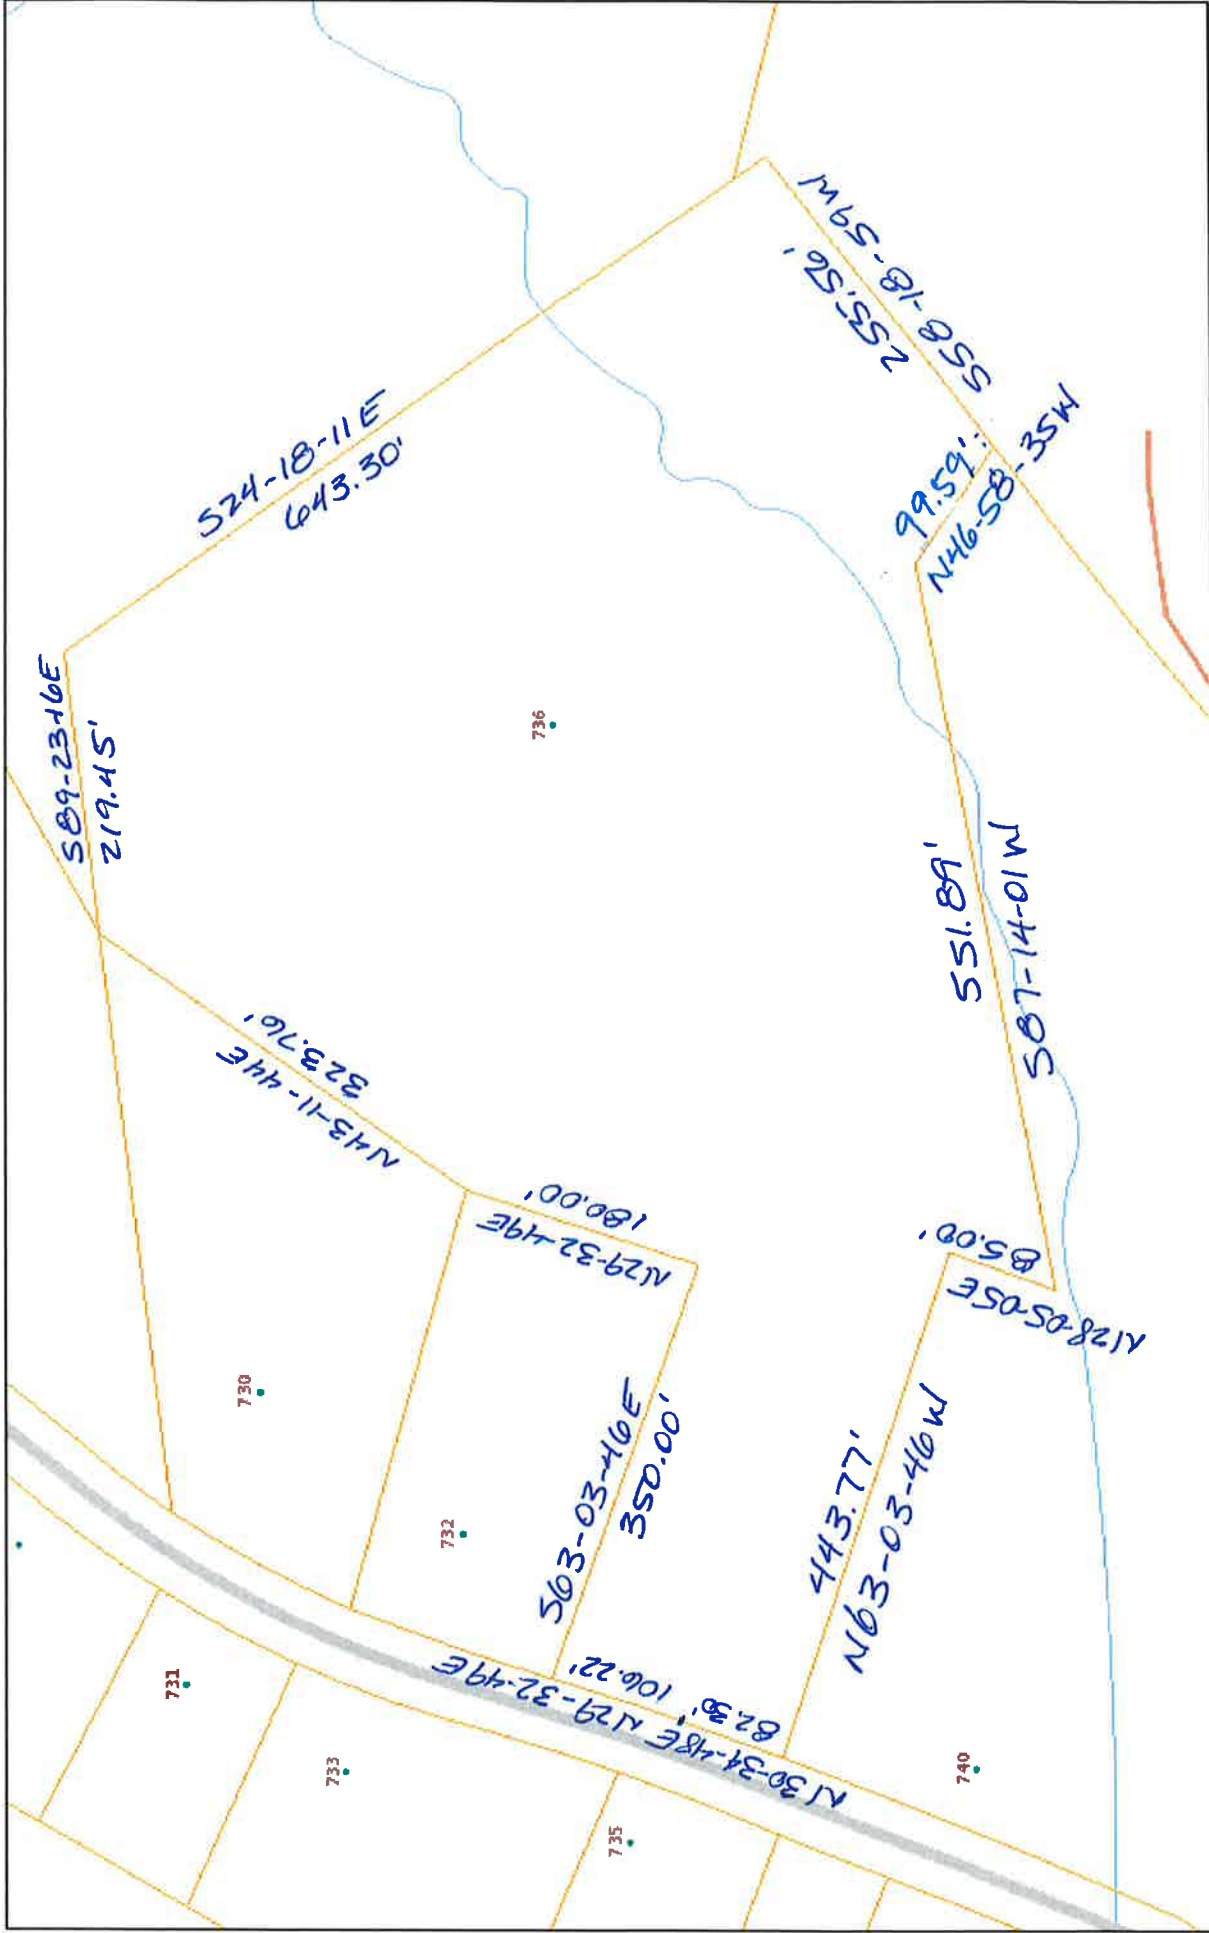

736 Mohns Hill Road

7/22/2022, 6:08:03 AM
Parcels

Parcel ID - 80437401455465
10.695 Ac.

County of Berks