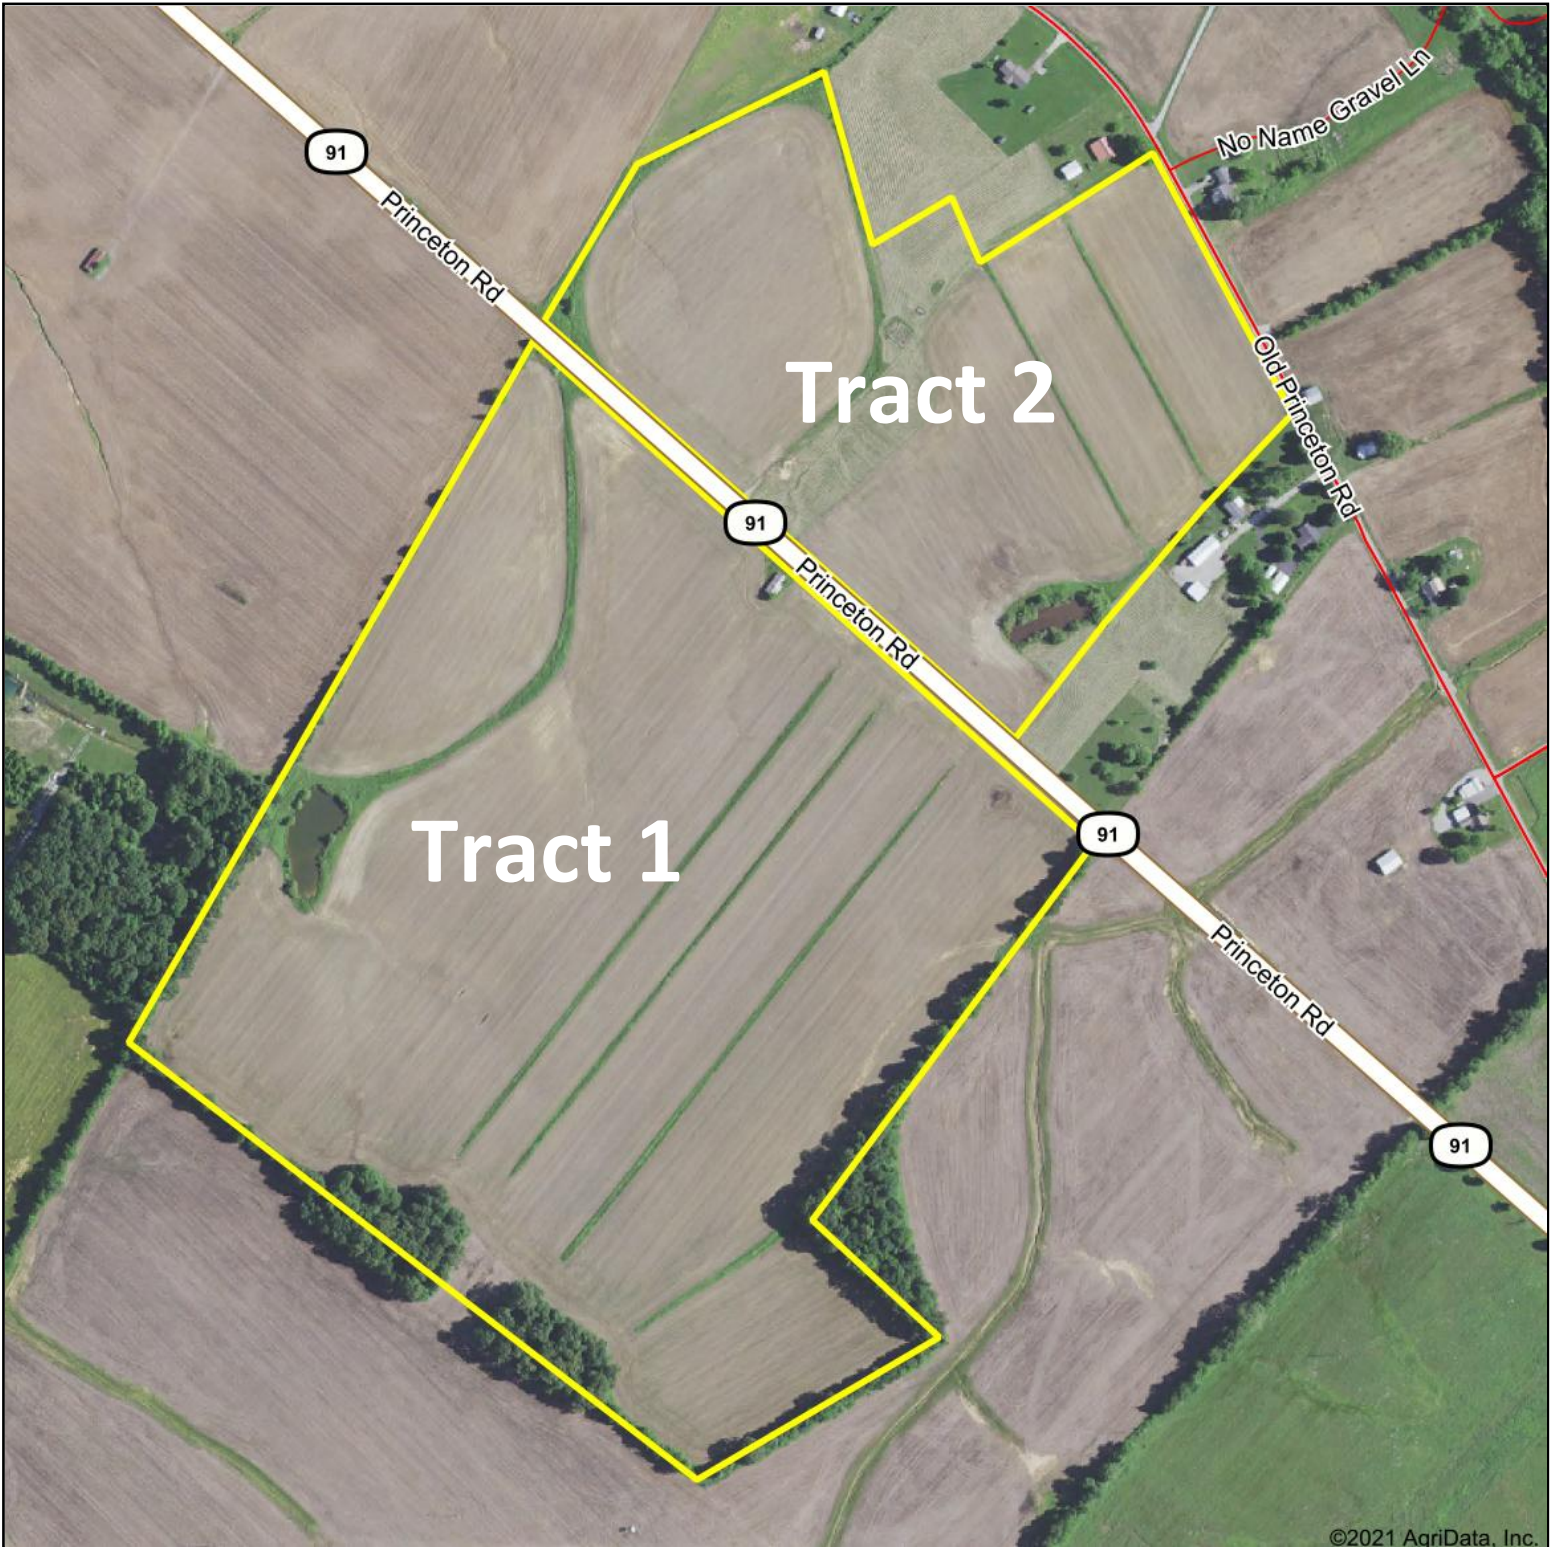

# Aerial Map

©2021 AgriData, Inc.

Map Center: 36.966473, -87.642245

Christian County  
Kentucky

© AgriData, Inc. 2021 [www.AgriDataInc.com](http://www.AgriDataInc.com)

6/4/2021