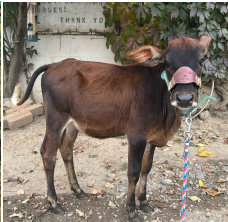

Early Consignments for Mercer Livestock's Early Fall Feeder & Breeding Cattle, Back-to-the-Farm, Other Categories Ringside & Live Online Open Consignment Auction! **FRIDAY, OCTOBER 7TH**

424 N. Perry Hwy.,
Mercer, PA 16137

6:00 PM:

Driving horse, mini brahma, mini zebu, other alternative livestock, small stock, hay, goats, sheep.

6:30 PM:

Pre-consigned cattle, followed by: feeder cattle, bulls, brood cows, exotic cattle, harvest cattle, all Breeds.

NOTICE: NEW AMISH FAMILY RESTAURANT OPEN AT 5:00 FOR DINNER!

Young Driving Horse

Mini Zebu

Mini Brahma

Mini Zebu

Mini Highland Feeder

Nigerian Dwarf Goats

Exotic Brahman Cross - Zebu & Zebu cross Longhorns. High quality, healthy, annual production consignment!