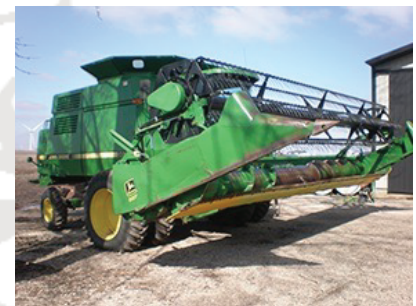

Planter

White Model 6122 Split Row Planter, Pull Type, Vertical Fold (12 Row 30in./23 Row 15in.), 540 P.T.O. Pump, Serial No.: 606618, AG Express 6689 Monitor, 12- Yetter Trash Wheels

For Info: Call Ron (815)250-2332

Seller: Ralph (Art) Mason Estate

Matthew Mason, Executor - Ottawa, IL.

For information phone Matt at (815)488-5525

Bradleys' Auction Service, Inc.

IL. Auction Firm Lic. #444.000138

Brian Bradley

Streator, IL

Ph. 815-674-2543

IL. Lic. #440.000505/IN. Lic. #AU11900055

Brent Bradley

Streator, IL

Ph. 815-674-3367

IL. Lic. #440.000571