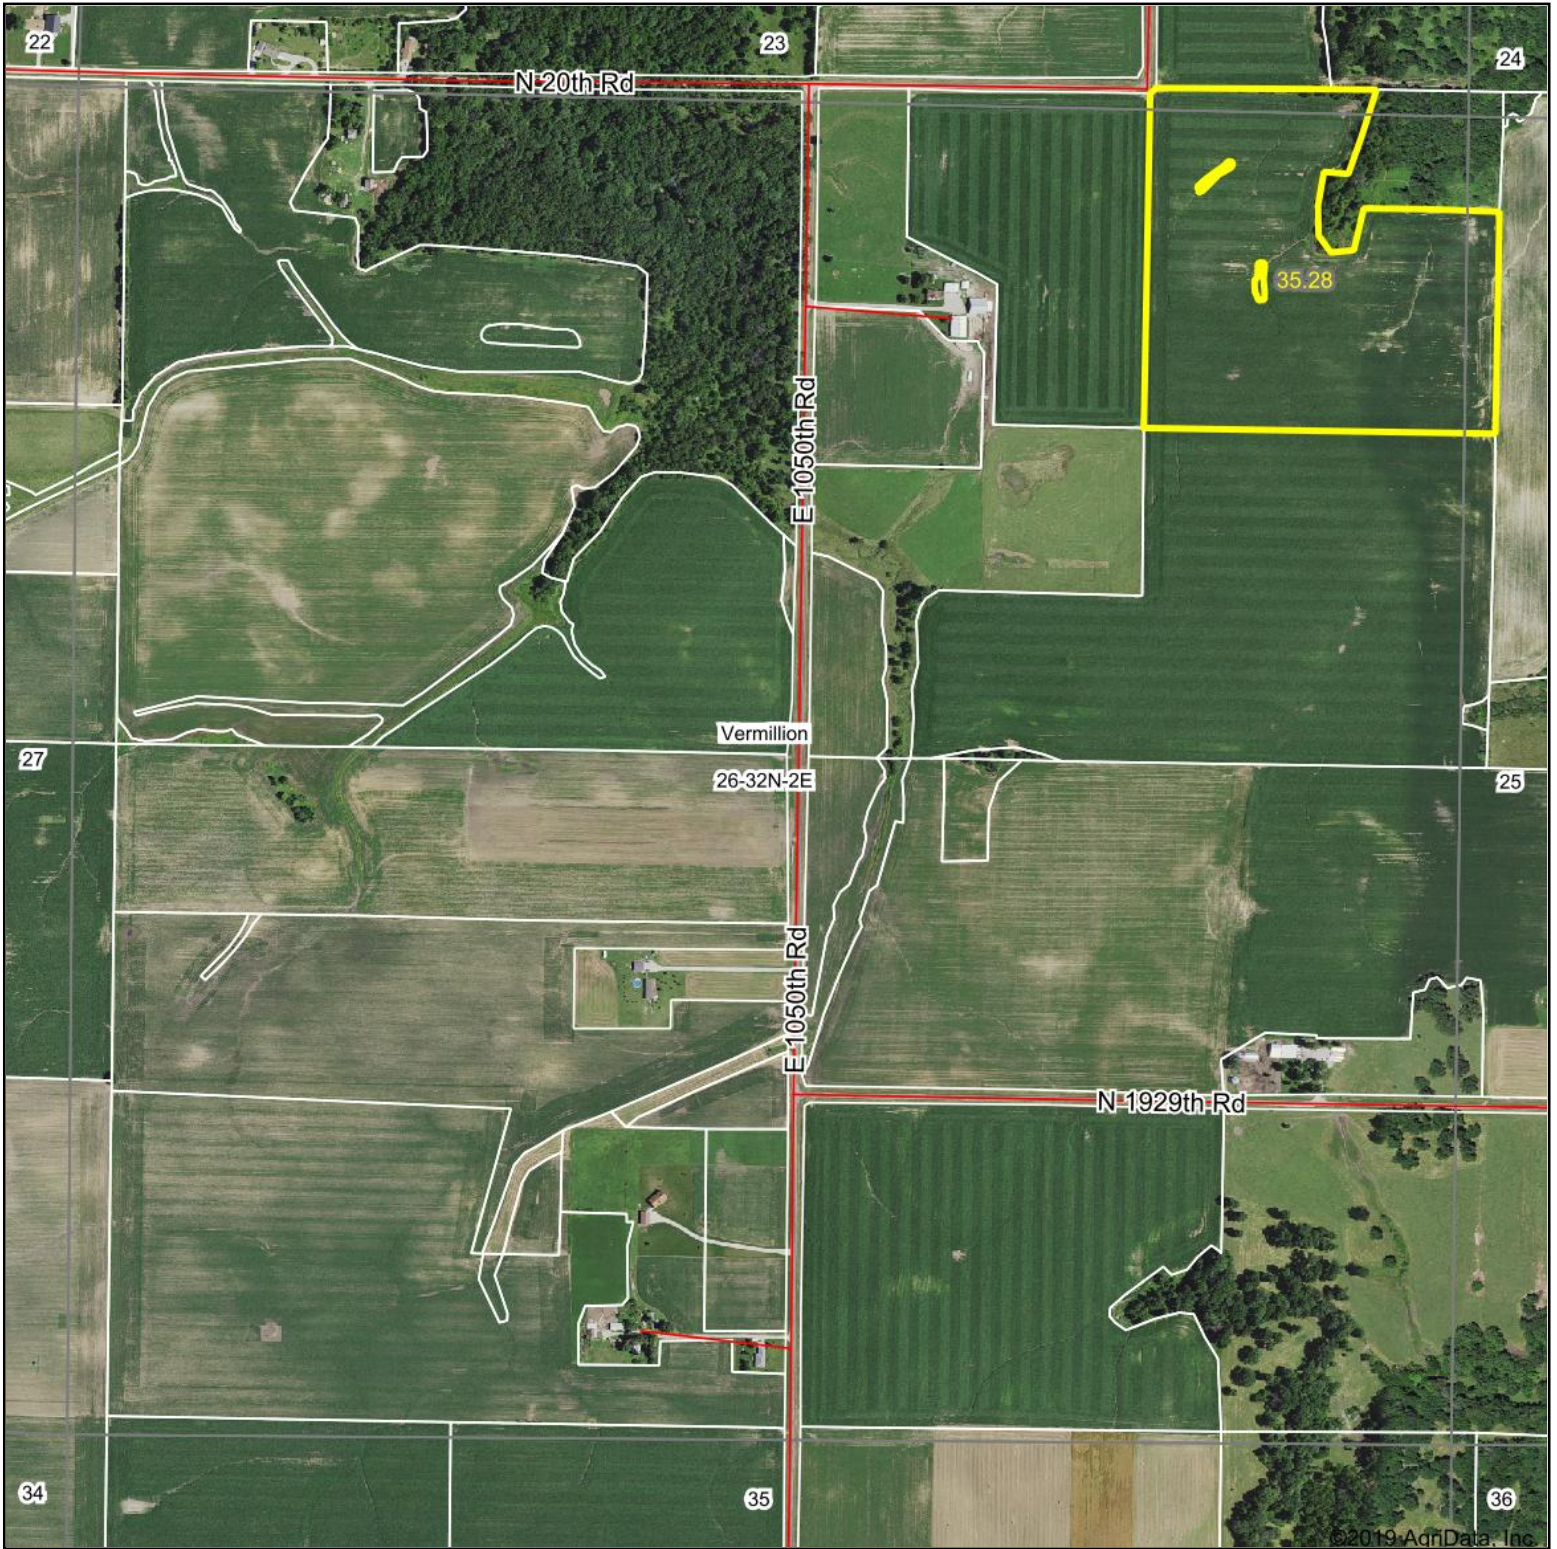

Aerial Map

©2019 AgriData, Inc.

map center: 41° 12' 51.02, -88° 57' 42.37

26-32N-2E
La Salle County
Illinois

Maps Provided By:

CUSTOMIZED ONLINE MAPPING
© AgriData, Inc. 2019 www.AgriDataInc.com

3/21/2019