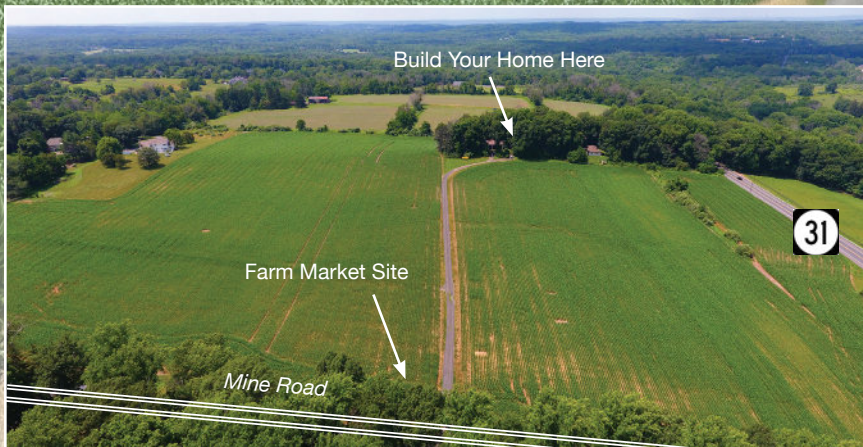

# AUCTION

TWO PRESERVED FARMS IN THE PRINCETON AREA

BY ORDER OF MERCER COUNTY

**34.29<sup>+/-</sup> ACRES AND 28.4<sup>+/-</sup> ACRES OF GREEN GOLD**

“WERT FARM”

“CHOWDHURY FARM”

OCTOBER 26<sup>TH</sup>

HOPEWELL TOWNSHIP, MERCER COUNTY, NJ

## 34.29<sup>+/-</sup> ACRES PRESERVED FARMLAND WITH AN IDENTIFIED FARM MARKET EXCEPTION AREA ON MINE RD

- Preserved by Mercer County this farm has a very private 2<sup>+/-</sup> acre home site set back from the main road for privacy and a 1<sup>+/-</sup> acre farm market site on Mine Rd.
- Oversized equipment barn with large overhead doors for equipment storage.
- Excellent location allowing quick and convenient access to Hopewell, Pennington, and Princeton.

Housing Site set back for Privacy

Oversized Three Bay Equipment Barn

Ready for a Productive 2024!

**Property Previews 12-2 PM:**  
 Thursday, October 5<sup>th</sup>  
 Thursday, October 12<sup>th</sup>  
 Mine Rd & Route 31,  
 Hopewell Township,  
 Mercer County, NJ 08525

## 28.40<sup>+/-</sup> ACRES PRESERVED FARMLAND WITH A POND

- Preserved by Mercer County this farm has a large home site, perfect for building an estate home.
- Secluded pond for fun and peaceful moments.
- Excellent fit for horses, large garden, hay crop, goats, chickens, etc.
- Quick access to Routes 31, 206, and I-95/I-295.