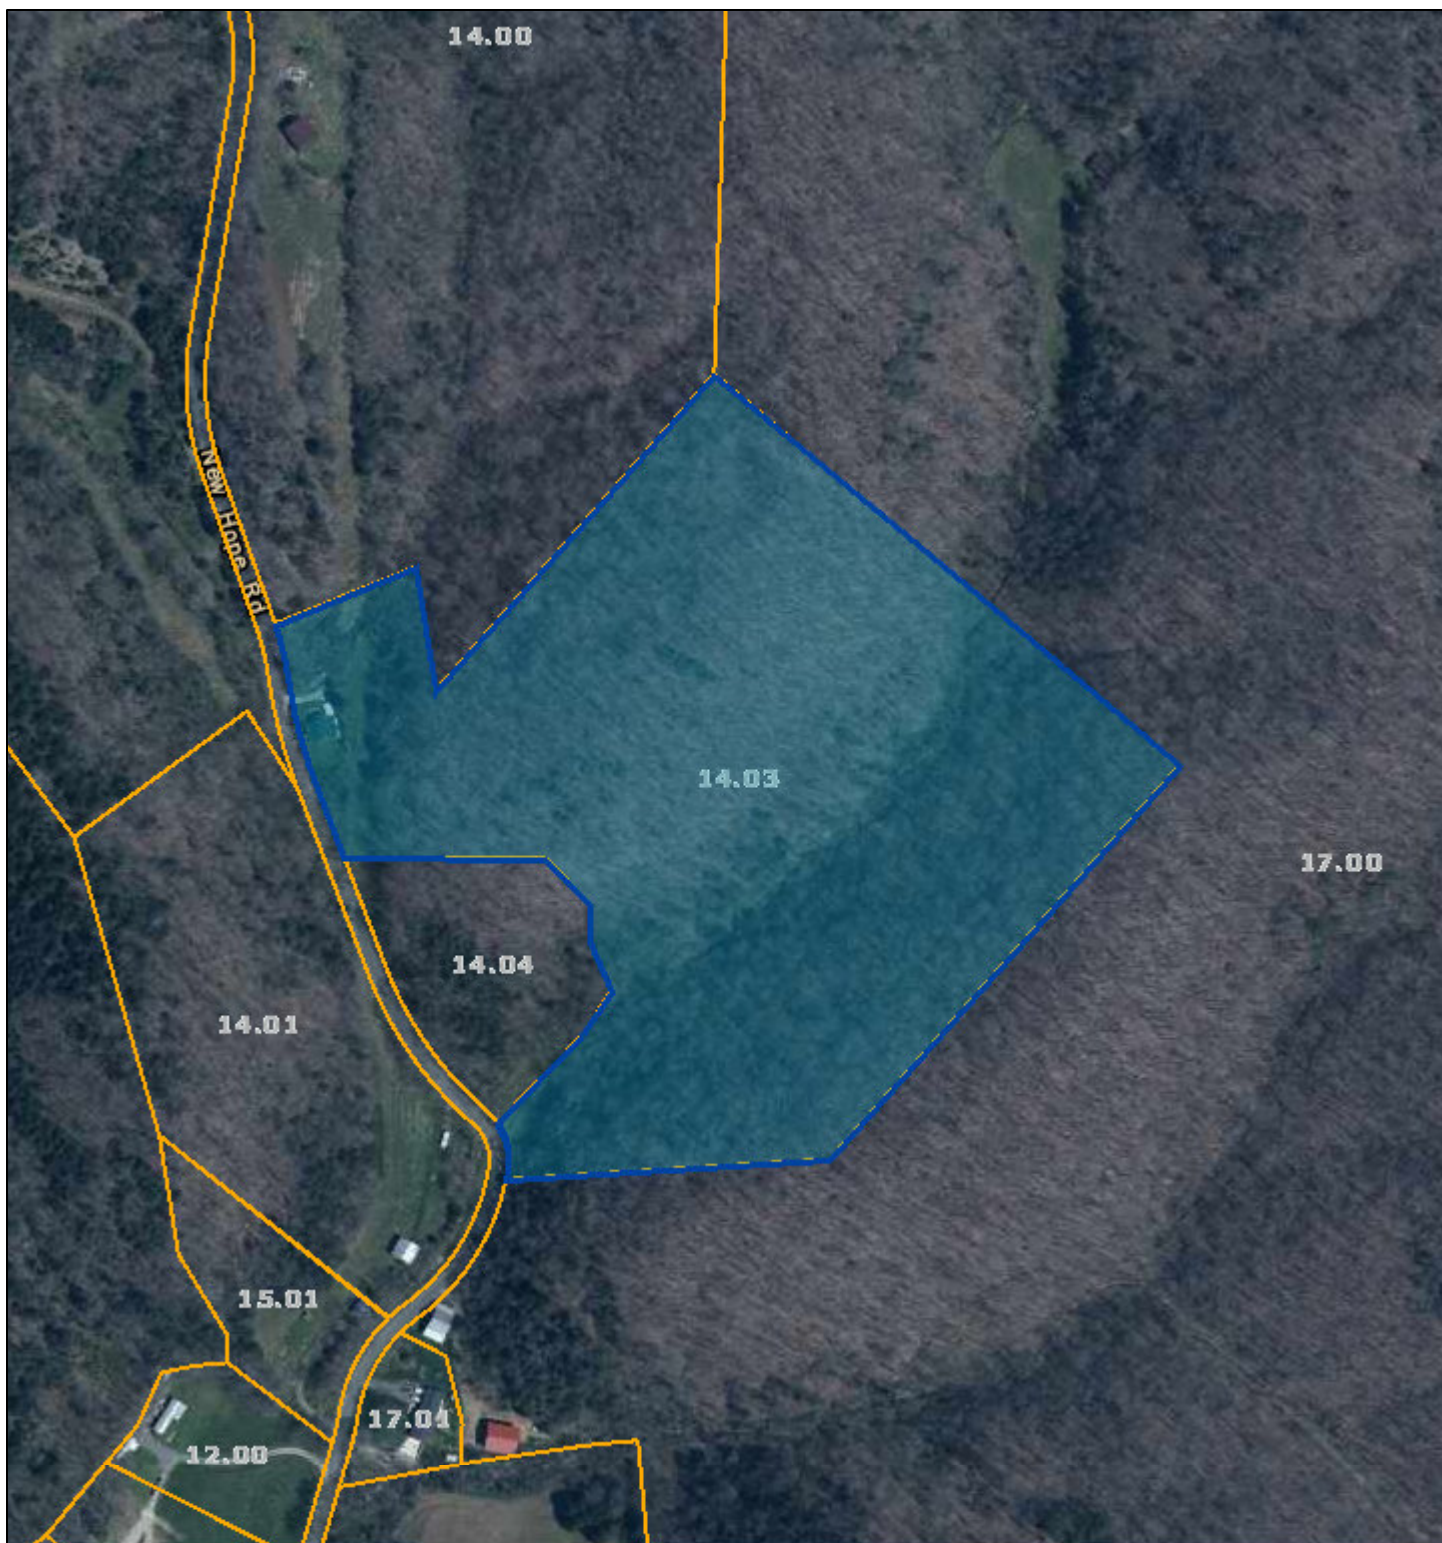

Clay County - Parcel: 030 014.03

Date: January 29, 2020
County: Clay
Owner: MCLERRAN EVERETT RAY
Address: NEW HOPE RD
Parcel Number: 030 014.03
Deeded Acreage: 0
Calculated Acreage: 22.1
Date of Imagery: 2018

Esri, HERE, Garmin, (c) OpenStreetMap contributors
TN Comptroller - OLG
TDOT
State of Tennessee, Comptroller of the Treasury, Office of Local Government
(OLG)

The property lines are compiled from information maintained by your local county Assessor's office but are not conclusive evidence of property ownership in any court of law.