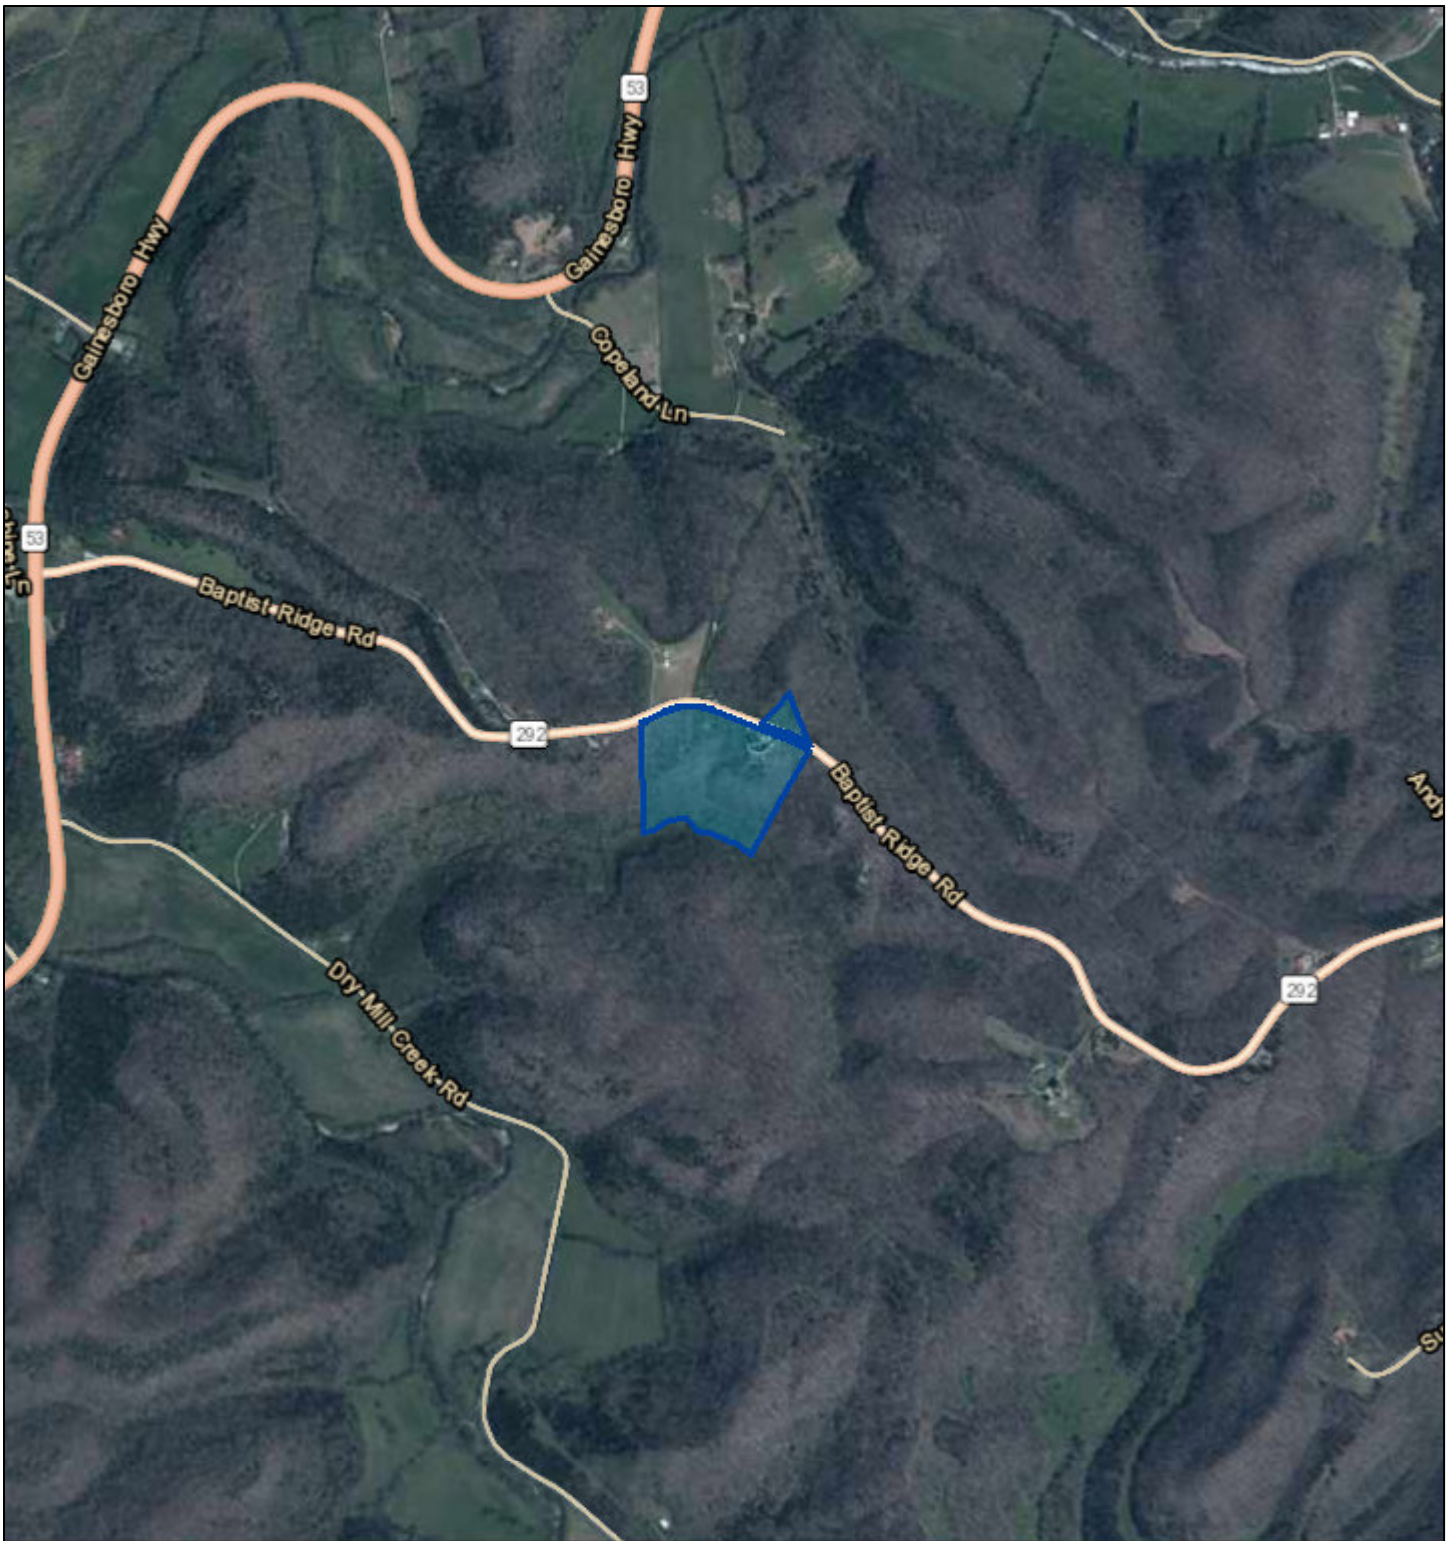

Clay County - Parcel: 078 044.05

Date: September 23, 2019  
County: Clay  
Owner: NORRIS RAY C  
Address: BAPTIST RIDGE RD  
Parcel Number: 078 044.05  
Deeded Acreage: 15.84  
Calculated Acreage: 0  
Date of Imagery: 2018

Esri, HERE, Garmin, (c) OpenStreetMap contributors  
TN Comptroller - OLG  
TDOT

The property lines are compiled from information maintained by your local county Assessor's office but are not conclusive evidence of property ownership in any court of law.