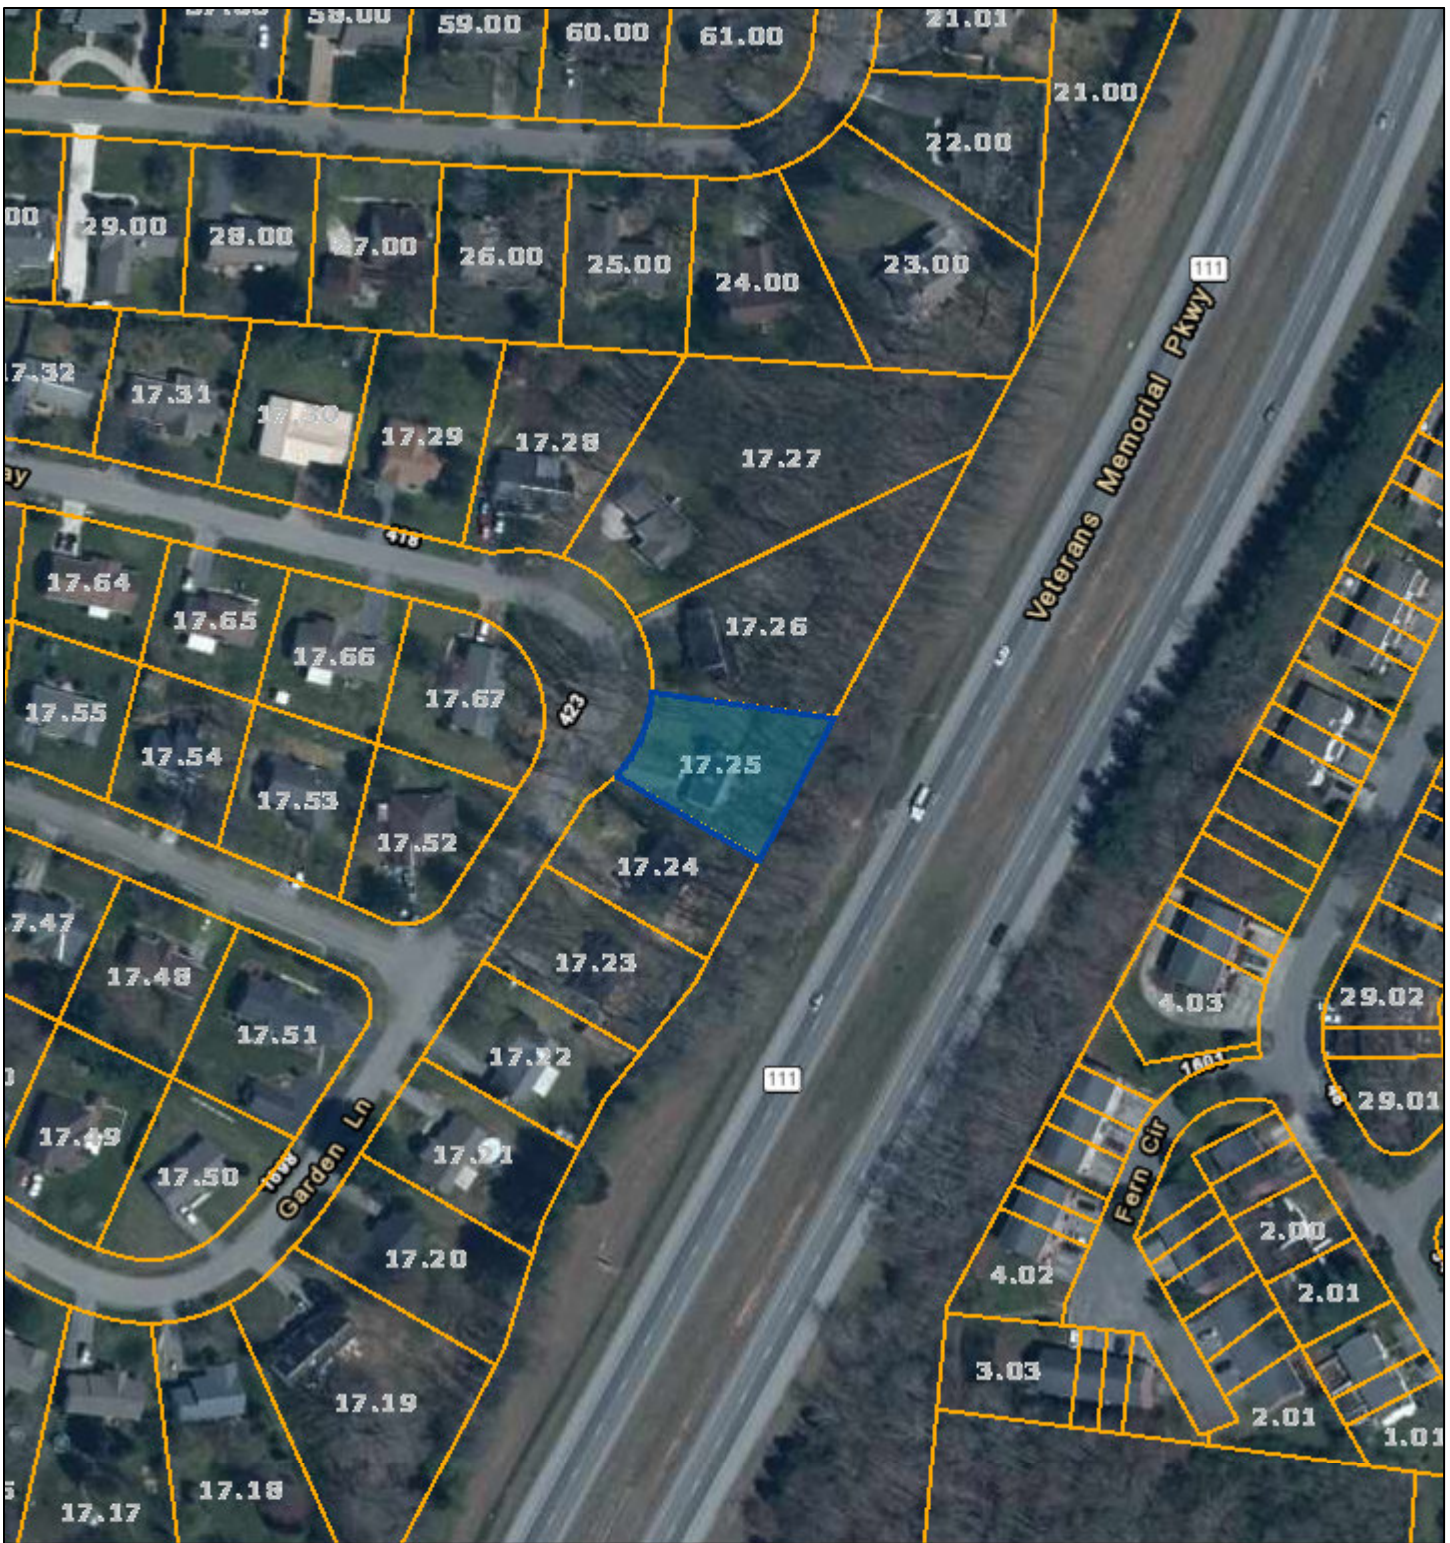

# Putnam County - Parcel: 052A C 017.25

Date: October 31, 2019  
County: Putnam  
Owner: GLEESING STACIE  
Address: BRIARGATE WAY 430  
Parcel Number: 052A C 017.25  
Deeded Acreage: 0  
Calculated Acreage: 0  
Date of Imagery: 2018

Esri, HERE, Garmin, (c) OpenStreetMap contributors  
TN Comptroller - OLG  
TDOT  
State of Tennessee, Comptroller of the Treasury, Office of Local Government  
(OLG)

The property lines are compiled from information maintained by your local county Assessor's office but are not conclusive evidence of property ownership in any court of law.