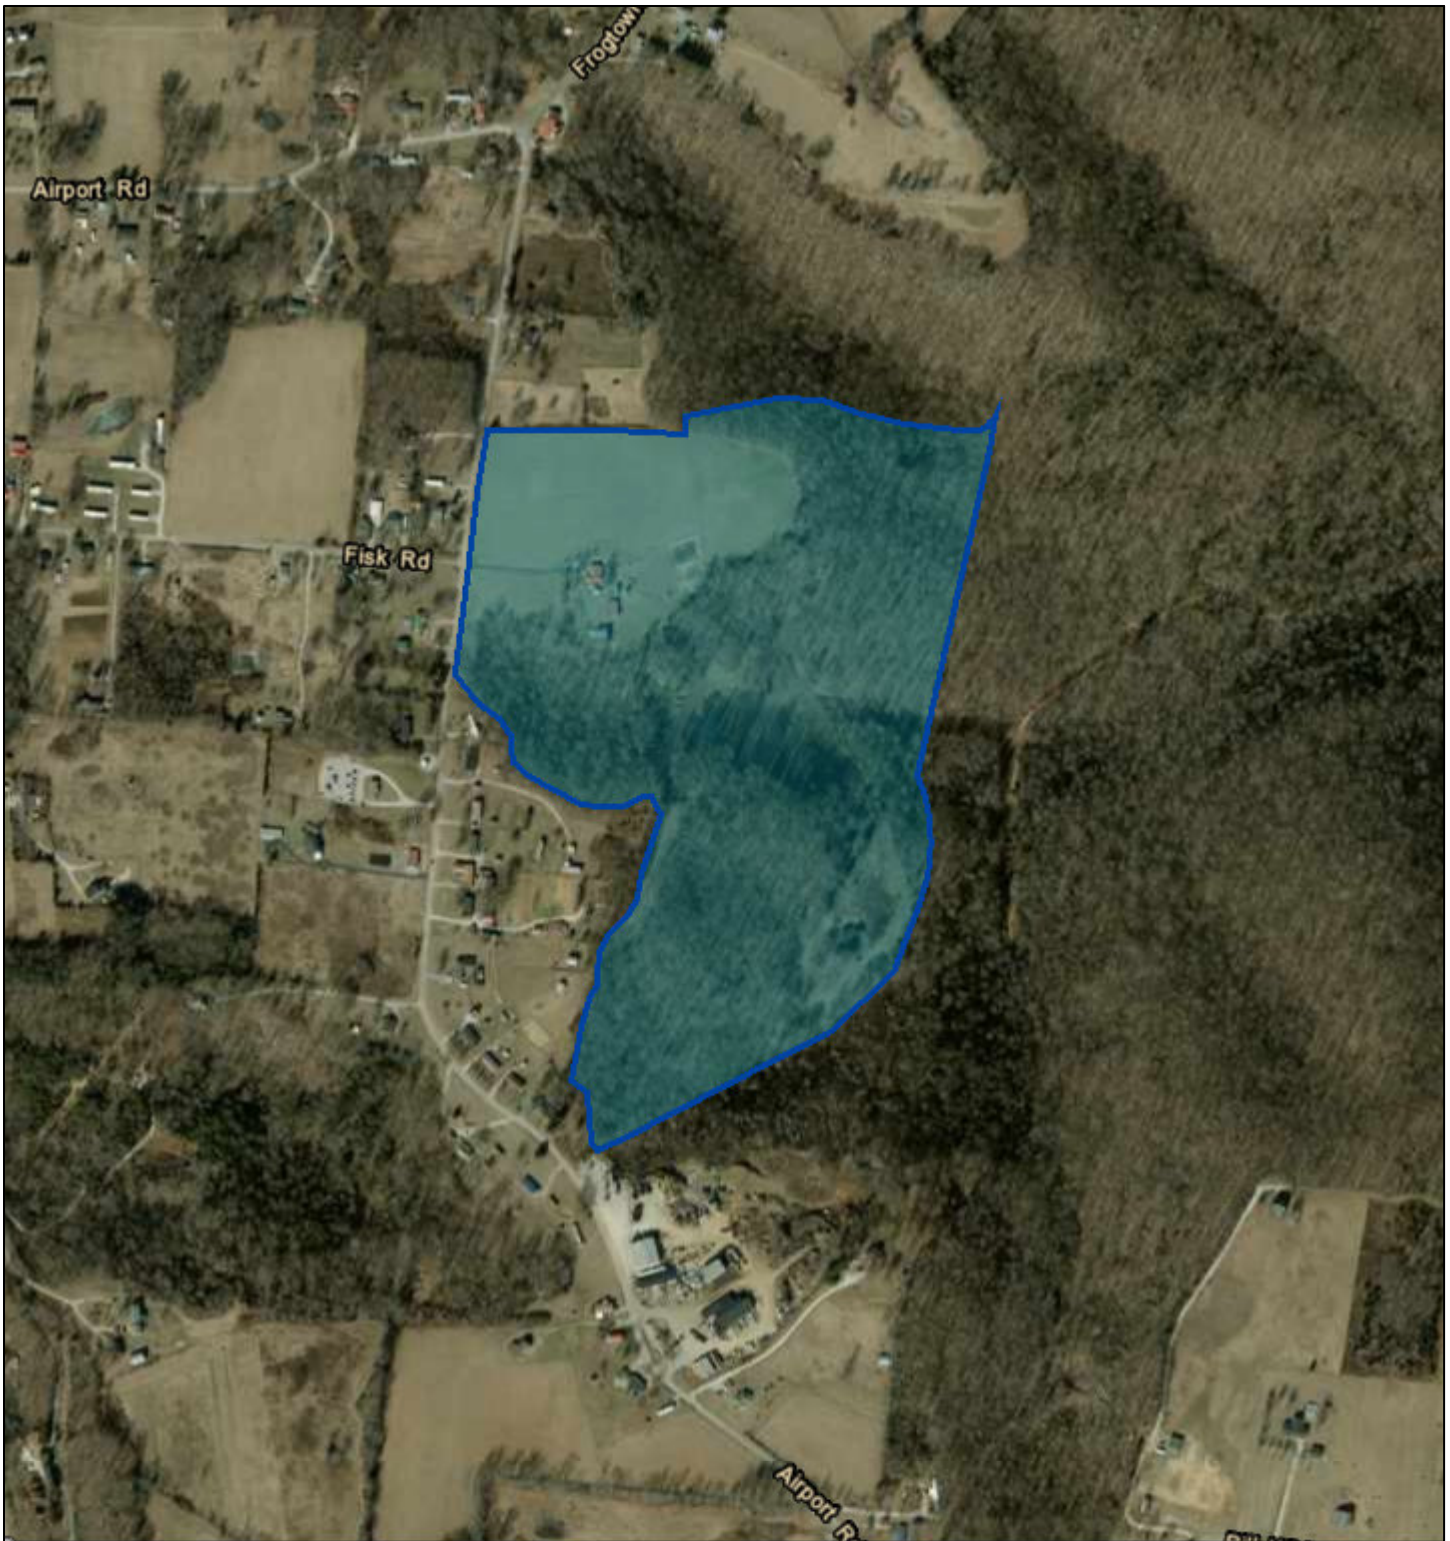

Overton County - Parcel: 036 070.00

Date: July 29, 2019
County: Overton
Owner: THURMAN CECIL L - LE
Address: AIRPORT RD 1076
Parcel Number: 036 070.00
Deeded Acreage: 58.65
Calculated Acreage: 0
Date of Imagery: 2014

Esri, HERE, Garmin, (c) OpenStreetMap contributors
TN Comptroller - OLG
TDOT

The property lines are compiled from information maintained by your local county Assessor's office but are not conclusive evidence of property ownership in any court of law.