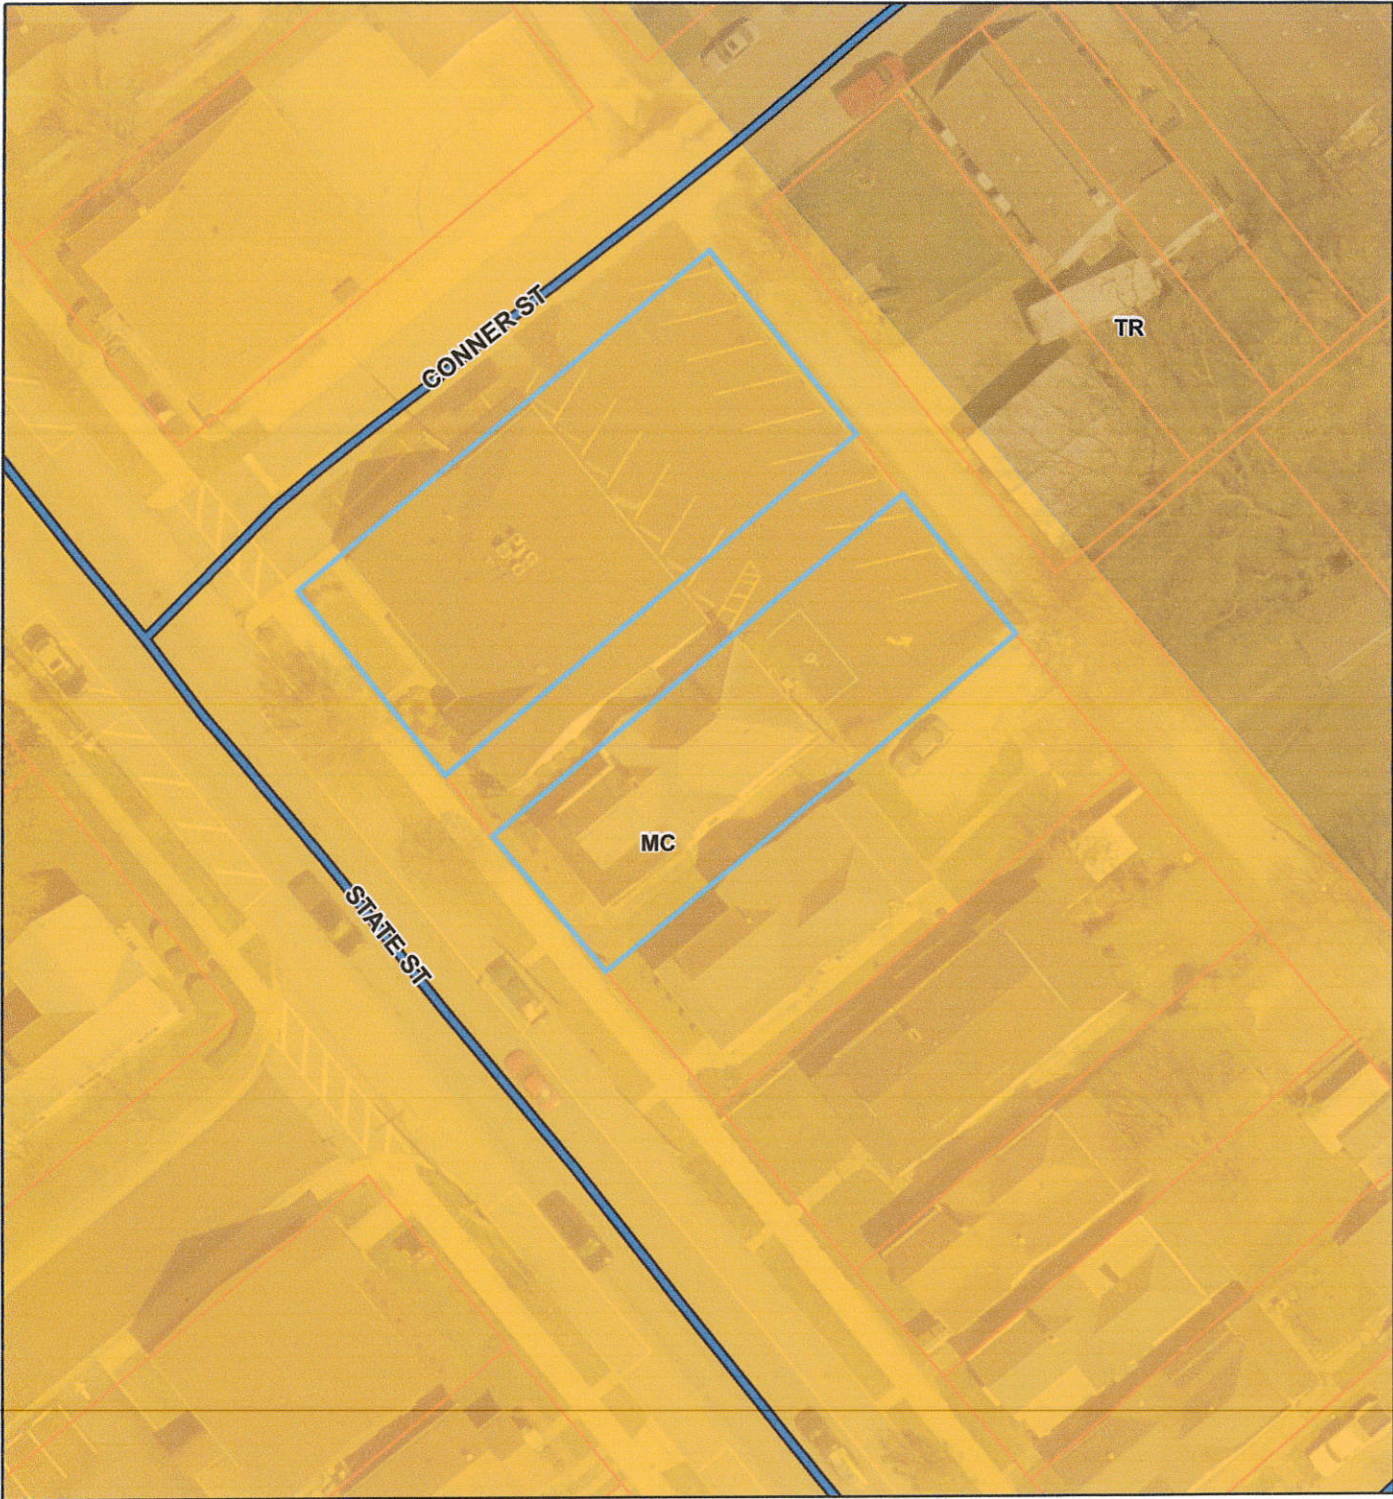

# 1600 & 1604 State Street, New Albany, IN 47150

**New Albany Zone Map**

**Zoninh**

- LDR - Low Density Residential
- MDR - Mixed Density Residential
- TR - Traditional Residential
- D - Downtown
- MU - Mixed Use
- MC - Mixed Use Corridor Commercial

- HC - Highway Oriented Commercial
- IND - Industrial
- IST - Institutional
- CEM - Cemetery
- FLD - Floodplain
- SS - Steep Slope