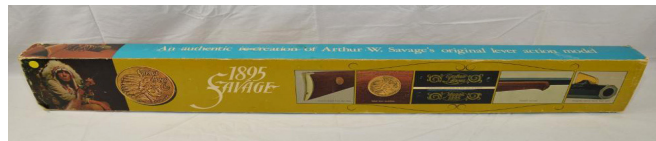

WINCHESTER MD. 74 RIFLE

WINCHESTER MD. 190 RIFLE

COMMEMORATIVE RIFLES

(2) WINCHESTER MD. 94 LONE STAR COM. RIFLES - 30/30 CAL. - NEW IN ORIGINAL BOX

SAVAGE 1895 COMMEMORATIVE RIFLE - 308 WIN. CAL. - OCTAGONAL BARREL - BRASS STOCK MEDALLION SAVAGE ARMS 75TH ANNIVERSARY - NEW IN BOX