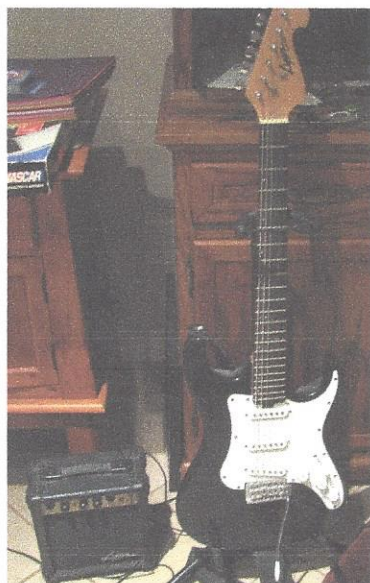

MONDAY AUCTION

MONDAY, OCT. 5, 2020 * 4:00 P.M.

BRISIEL, SHACKELFORD *

SPRINGDALE, AR

DIRECTIONS: TAKE HWY 412 E IN SPRINGDALE TO SONORA; TURN SOUTH ON SONORA ROAD; GO TO 19847 SONORA ROAD - THIRD PLACE ON THE RIGHT.

GLASSWARE

Fenton Frosted Strawberry Design Fluted Basket & Compote * Old Vess & Squirt S&P's * Fire King Bowls * Pyrex Bowls * Hall Bowls * Cookie Jars * Hull Pcs * Boxes of Glassware * Refrigerator Dishes * Bean Pots * Crystal Bowls * Crock * Old Shakers * Restaurant Platters * Depression Pink, Cobalt & Other S&P's * Cobalt Mini Round Butter, Punch Bowl & Cups * Several Toothpicks All Colors * Mexican Pottery Pcs * Yellow Pyrex Bowl * Christmas Dishes * Collection of Pigs From Farm Livin' Piglets * Several Covered Casseroles * Corning Casseroles w/Lids & Carriers * Waterford Champagne Flutes in Original Box w/Paperwork * LG Decorative Vases *

FURNITURE

Oak Corner Locking Curio w/Backsplash Nice * 2 Black & Decker 2 Door 6' Plastic Storage Cabinets * Grey Dresser * 2 Black Night Stands * Kitchentek Pressure Oven * Bookshelf * Showtime Rotisserie * Stereo Cabinet * 3 Drawer Nightstand w/Brass Trim * Silverware * Wine Rack * Pictures & Mirror * Folding Shelf * Floor Lamp w/3 Shelves A Frame * 2 Floor Lamps * Office Chair * Wood Coat Rack * Storage Cabinet w/2 Drawers & 2 Doors * Girls' White Dresser w/Mirror & Matching Nightstand * Girls' Pink w/Butterflies Bookcase, 2 Door Cabinet & Trash Can * Oster Microwave *

ANTIQUES & COLLECTIBLES

Flat Top Trunk * 3 Drawer Oak Chest * Vanity w/Stool * Mannequin on Stand * SM Table Top Curio * Doll Bed * Mirrored Top to Sideboard * A&W Mugs & A&W Bear * Old Baby Bassinet Music Box Planter Numbered *

TOOLS * MISCELLANEOUS

Lyon by Washburn Electric Guitar & Amp Set w/Stand * Winchester Wall Clock * Electric Typewriters * Campbell Hausfeld 12V Air Inflator in Box * Oil on Canvas Painting * Tote of Older Hot Wheels Cars in Packages * New Sink in Box * Makita Drill * Movies * John Deere Lunch Box * Baby Items * Lock Box * 4 Gun Scabbards * Misc. Tools * SM Amp & Headphones * Candles * Candleholders * Office Supplies *

AUCTIONEER'S NOTE: Several nice pieces of furniture, tools, antiques & collectibles & nice glassware in this Auction. Outside items to sell at 4:00 pm, furniture at 7:00. Go to web for pictures. Larry & Staff **COVID-19**
GUIDELINES WILL APPLY AT ALL AUCTIONS!

TERMS & CONDITIONS: Cash or Check with Proper ID. Nothing Removed Until Settled For. Not Responsible for Accidents, Illness, Injury or Lost Articles. All Announcements Made Day of Sale Supersede All Previous Advertisements. All items Sold "AS IS". Concession/Restrooms.

Find us on
Facebook

www.gotoauction.com #4979

AUCTIONZIP.COM #24078

NO BUYER'S PREMIUM

*Experienced Staff
Specializing in Personalized
"On-Site" Auctions
A Satisfied Customer, Our
Best Advertisement!*

Licensed w/ Lazenby
Realty Group
Fayetteville, AR

Large Tent and Display Wagons Available

Auctions by Larry R. Williams

Realtor * Auctioneer * Bonded * AR License #560
19847 Sonora Road, Springdale, AR 72764
479-756-0238

**REAL ESTATE
FARM SALES
ESTATES, ANTIQUES
MACHINERY
LIQUIDATIONS**