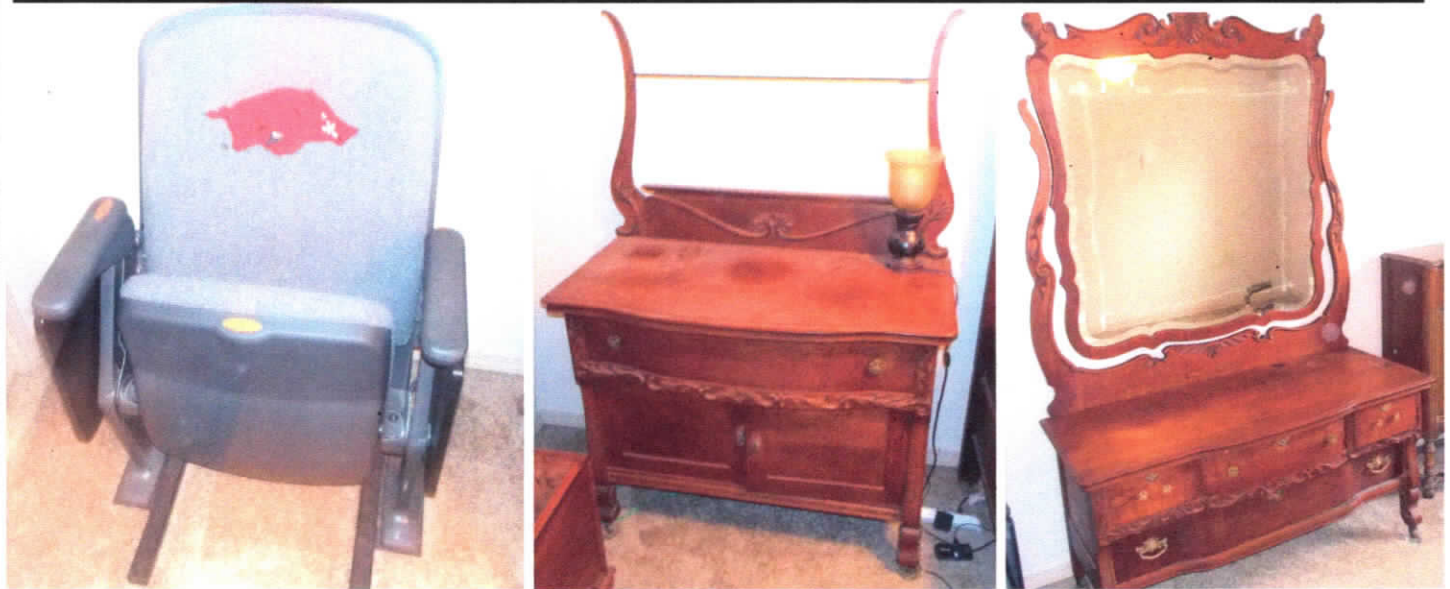

ANTIQUES & COLLECTIBLES

Antique Tiger Oak Heavily Carved Tall Bed, Matching Washstand w/Towel Bar, EX Wide Dresser & Tall Mirror – Nice * Wire Display Rack * G.E. AM Radio * 4' Long Beveled Wall Mirror * 4 – 1978 Divolteradici Italy Framed Wall Plates * RCA Victor Tube Radio in Tall Cabinet * Razorback Stadium Seat #1 From Old Barnhill Arena * Carved Easy Chair * Eastlake Marble Top Parlor Table * Duck on Dickson St. Wall Picture * 3 Razorback Footballs & 1 Basketball * Silvertone Auto Harp * Main Stay Independence Bowl Wristwatch in Wood Box * Nice Old Cedar Chest * Razorback Wall Pictures * Old Miss & Arkansas Movie Reels * Castle House Long Plastic Sign * Valvo Sign * Lots of Newer Metal Signs: Joe Camel, Mobil, Delaval, Dekalb * Peters Cartridge Poster Old * Snapper Mower Long Plastic Sign * Angus Beef Sign * Sev. Old One Gallon Soda Bottles w/Orig. Labels & Caps * Old Pop Bottles * 1 Qt. Mother Penn Oil Can Banks * Several Cans Old Valvo Suds Cleaners * Lots of Newer License Plates * Sev. Milk Bottles * Sherwin-Williams Paint Cleaner Cans * Doll Highchair & Bed * Lots of Silver Plate Items: Coffee Servers, Platters, Trays, Etc. * Mortar & Pedestal * Marshall Pottery #4 Crock Churn * Old Coffee Tin * Old Quilt Blocks * Doilies * Wagner Krispy Korn * Printer's Tray * Lots of Costume Jewelry *