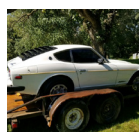

**TRAILERS**

2012 Big Tex 14LX 14 foot  
bumper hitch dump trailer,  
9,500# payload, trailer is in  
excellent  
condition  
and used  
very little

TSC 5x8  
utility trailer with ramp  
(excellent condition)

Hay rack low boy  
16ft car trailer

**AUTOMOBILES**

2011 Silver Nissan Juke, AWD,  
Automatic, one owner  
81,500  
miles  
leather  
seats, very  
clean VIN  
JN8AF5MV5BT009742

2010 Red Nissan Xterra 4wd,  
one owner  
48,440  
miles,  
automatic,  
cloth  
seats, very clean, VIN  
5N1ANONW8AC507307

2008 Chevy silverado LT Z71  
package  
2500hd  
4x4 long  
bed,  
extended  
cab, 189,228miles,  
duramax diesel with Allison  
transmission, cloth seats,  
spray on bed liner, 2nd  
owner, very nice pickup  
with a few small dings and  
scratches on bed

Western ultra mount snow  
plow, great condition, it was  
mounted to the 2008 chevy  
pickup will be sold after  
truck, mounts to stay  
with plow.

1978 white Datsun  
280Z Tudor Coupe,  
manual, 129,000 miles, in  
very good condition, garage  
kept, owned since 1984,  
VIN HLS30 456217