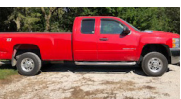

**TRAILERS**

2012 Big Tex 14LX 14 foot  
bumper hitch dump trailer,  
9,500# payload, trailer is in  
excellent  
condition  
and used  
very little

TSC 5x8  
utility trailer with ramp  
(excellent condition)

Hay rack low boy  
16ft car trailer

**AUTOMOBILES**

2011 Silver Nissan Juke, AWD,  
Automatic, one owner  
81,500  
miles  
leather  
seats, very  
clean VIN  
JN8AF5MV5BT009742

2010 Red Nissan Xterra 4wd,  
one owner  
48,440  
miles,  
automatic,  
cloth  
seats, very clean, VIN  
5N1ANONW8AC507307

2008 Chevy silverado LT Z71  
package  
2500hd  
4x4 long  
bed,  
extended  
cab, 189,228miles,  
duramax diesel with Allison  
transmission, cloth seats,  
spray on bed liner, 2nd  
owner, very nice pickup  
with a few small dings and  
scratches on bed

Western ultra mount snow  
plow, great condition, it was  
mounted to the 2008 chevy  
pickup will be sold after  
truck, mounts to stay  
with plow.

1978 white Datsun  
280Z Tudor Coupe,  
manual, 129,000 miles, in  
very good condition, garage  
kept, owned since 1984,  
VIN HLS30 456217