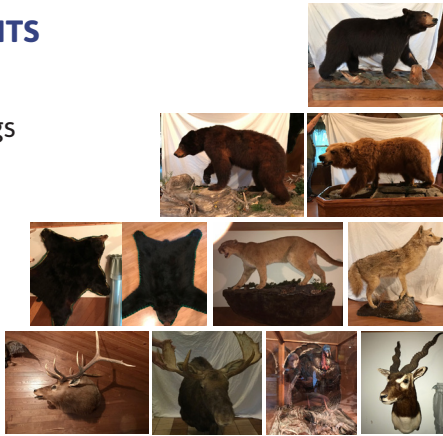

WILDLIFE MOUNTS

2 - Black Bears
2 - Black Bear Rugs
Grizzly Bear
Mountain Lion
Coyote
Elk
Moose
Turkey
Blackbuck (Argentine Antelope)

Also Available: Whitetail Deer Mounts, Pheasants, Boar, etc.

RIFLES

Stevens Model 87A Bolt Action .22, Ser#209457
Glenfield Model 60 Semi Auto .22, Ser#26725144
Marlin Model 80 .22 Bolt Action
Ruger 77/22 .22 Bolt Action
Ser#700-10919
Savage 29-A, .22 pump Ser#47958L
Marlin 70P .22 Semi Auto Ser#10295359
Mossberg 151K .22 Bolt Action
Mauser 1891 Modelo Argentino Ser#P4062
H&R SB2 Ultra .22-250 Single Shot rifle
w/Leopold Scope 3x9 Ser#HH227394
Remington Model 6, .22 rifle

REVOLVERS

Colt .357 mag Peacemaker Ser#17456
Ruger Single Six .22/.22 mag
Ser#20-71162
H&R Arms Young America .22 Ser#514652

PISTOLS

Imez .380 Auto, Ser#BKK3096
Ruger Mark II, KMK 686G Stainless .22, Ser#21754962
MAR Model G .22 Ser#5300

BOW & ARROWS

Oregon Bow w/ Arrows, 65-80lb

SHOTGUNS

Mossberg Model 500 .410 shotgun, O/U Ser#L888379
Mossberg Model 1850-B 20ga, Bolt Action
Weatherby Orion Upland O/U 20ga, Ser#GN03594
Iver Johnson 16ga Single Shot, Ser#19106B
Weatherby Orion III Classic Field 12 ga O/U Ser#ERO2183
Beretta AL 2-12 12ga. Semi-Auto Ser#G68532
Tri Star Cobra 12ga. Pump Ser#H9A01884
Winchester Model 1300 12ga with rifled barrel,
Ser#L225070S
Mossberg Model 835 UltraMag 12ga Ser#UM614569
Springfield Model 94B 12ga
Stevens Model 124 12ga
Remington 870 Wingmaster 12ga. Ser#T799866M

MUZZLELOADERS

CVA Hawken 50cal Ser#580457
Knight MK85 .50cal Ser#350955
Knight TK2000 12ga. muzzleloader Ser#299673
Knight MK85 .50cal w/3.5x10 Leopold Vari X III Scope
Ser#469755
Knight LK-11 .50cal w/Leopold 3x9 scope

STOCKS & BARRELS

Remington Deer Slug Barrel
2 - SKS Stocks, 1 wooden,
1 synthetic
Wood Stock for Remington
Wingmaster

RELOADING EQUIPMENT

Components, Dies, Primers,
Powders
1830-.45 component bullets

SPORTING GOODS

Dozens and Dozens of Goose
and Duck Decoys
Motorized Duck Decoy
Rabbit Decoy
Turkey Decoys
Lohman Predator Caller
4-Turkey Calls, 3 box, 1 slate
Moultrie Game Camera
3 - Hunting Blinds, 6x6.5x5; 5x5x5' 6.5x6.5x5
7-hanging Tree Stands, screw in steps, strap on steps
Swarovski 8x56 Binoculars + Other Binoculars
Tripod