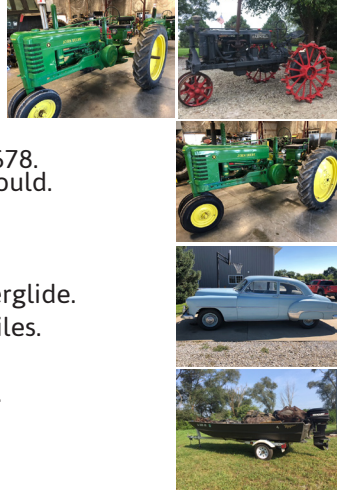

**TRACTORS**

John Deere B Ser#233302  
John Deere B Ser #134630  
John Deere B Ser# N/A  
1936 Farmall F-20 Ser#FA52678.  
Starts, runs, operates as it should.  
Nice Tractor.

**AUTOMOBILE**

1952 Chevrolet Deluxe Powerglide.  
2 Door. 2nd owner. 35,722 miles.  
Manufactured 3/2/1952.  
Original, excellent condition.