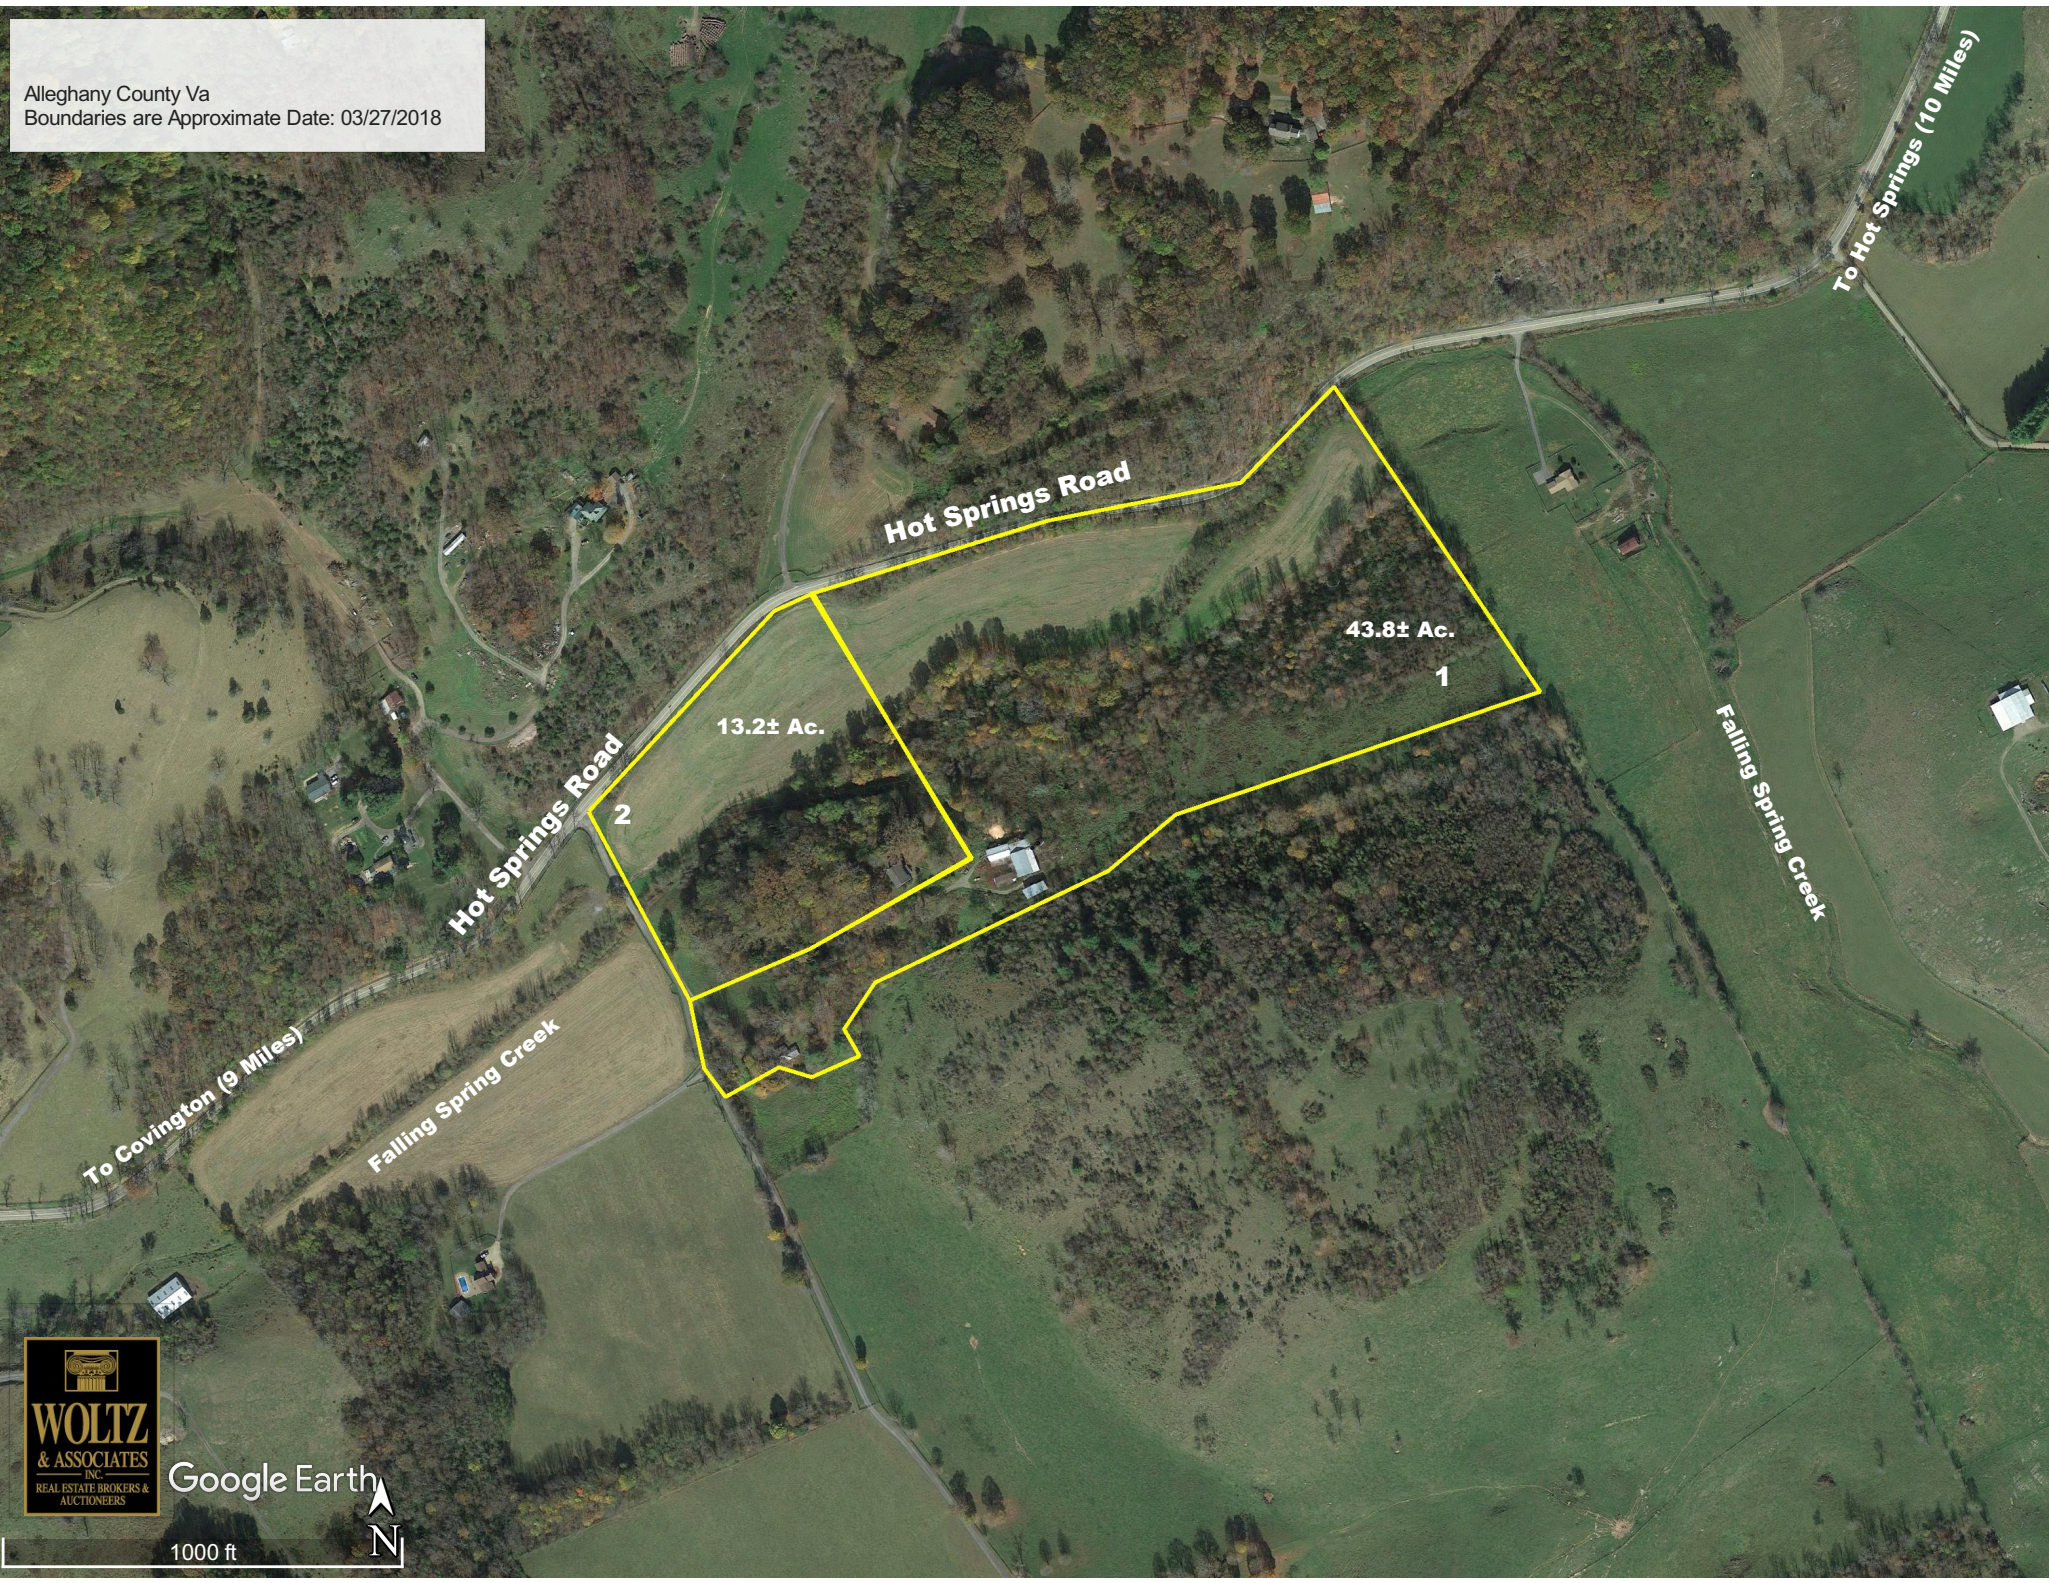

Alleghany County Va  
Boundaries are Approximate Date: 03/27/2018

Google Earth

1000 ft