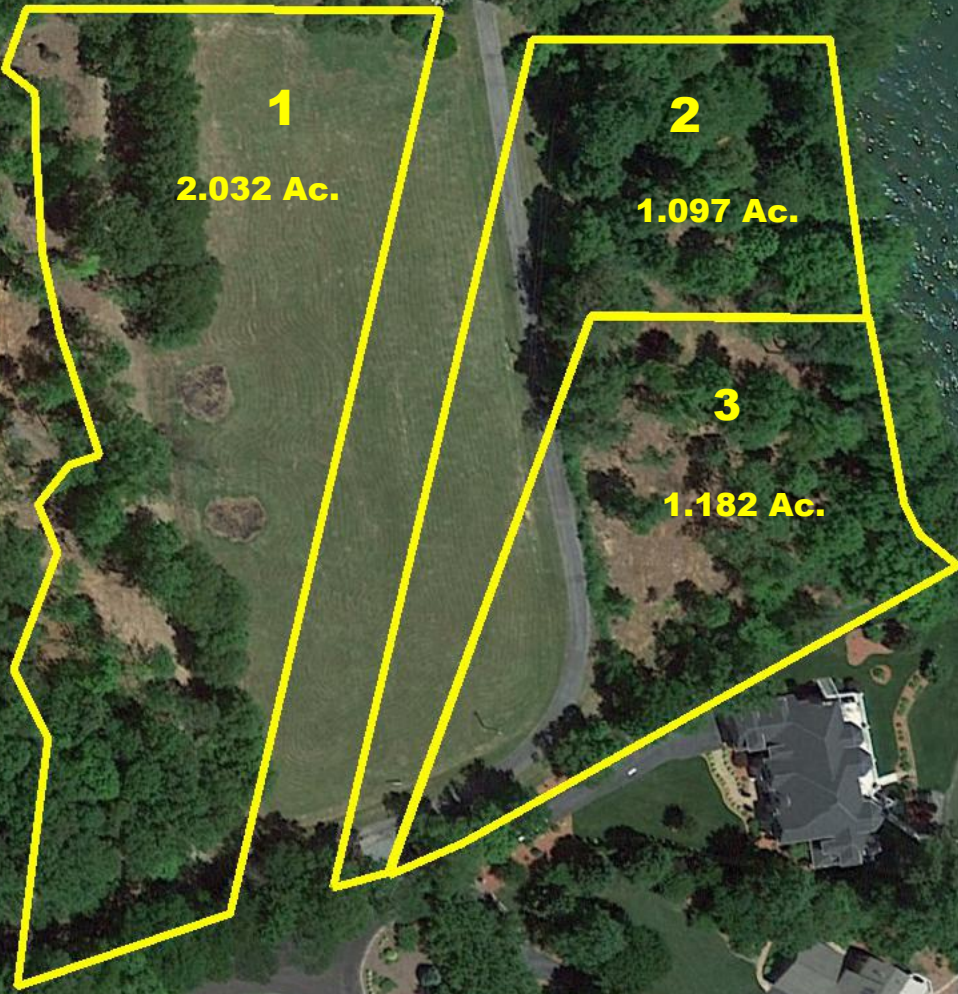

Franklin County, VA
Boundaries are Approximate
Date: 08/27/2020

Google Earth

200 ft