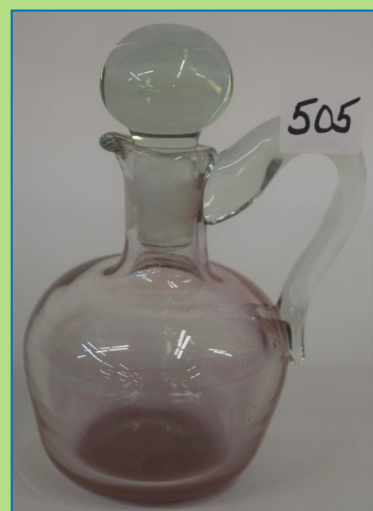

504

504 Eli Applebaum large vase, purple zig-zag motif, applied swirled glass on base, 5.75" tall, 7.5" wide

506

506 Baker O'Brien 1993 cylindrical blue vase, hot tooled pinched base, 8"

507

507 Baker O'Brien 1987 schmelz creamer, 3.25"