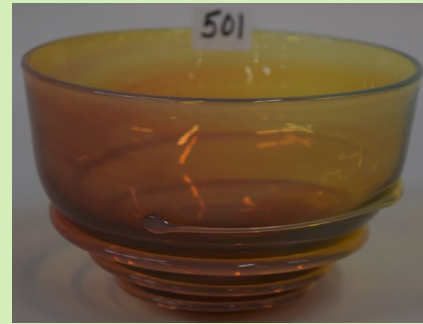

Whalen Auction Bldg, 8020 Manore Rd, Neapolis OH (*gps use Grand Rapids OH 43522*) Exit 63 off St Rt 24 to west on St Rt 64,

501 Baker O'Brien
1991 amber-red bowl,
string wrapped design,
5" diam, 3" tall

505

505 Dominick Labino 1981 cruet, clear with red base, 5"