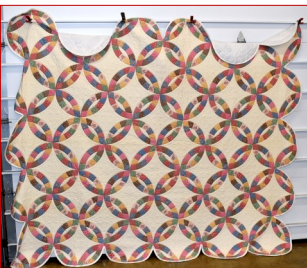

Terms: Cash or check w/I.D., 3% fee on credit/debit cards. 7.25% sales tax applies. Lunch by Sandy's. **Order of sale:** Selling in 2 rings, 1 selling off wagons with holiday décor & collectibles while another sells glass & misc. Furniture worked in throughout the day. **Next auctions** from the Heller collection November 13, 20 & 27.

Whalenauction.com