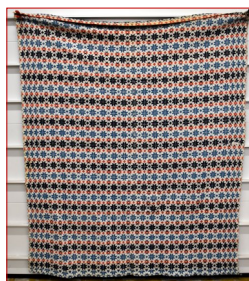

Terms: Cash or check w/I.D., 3% fee on credit/debit cards. 7.25% sales tax applies. Lunch by Sandy's. **Order of sale:** Selling in 2 rings, 1 selling off wagons with holiday décor & collectibles while another sells glass & misc. Furniture worked in throughout the day. **Next auctions** from the Heller collection November 13, 20 & 27.

Whalenauction.com