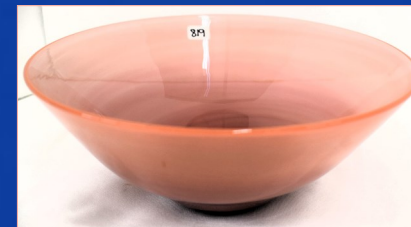

814. 7 1/2" Baker pitcher, 2014

815. 1979 Labino red rose bowl, 6 1/4"

**Held at Whalen Auction Bldg.,
8020 Manore Rd., Neapolis, OH
(gps Grand Rapids 43522)**

816. 7" Lonsway vase, Toledo 9/77

817. 4 3/4" Baker creamer, 2014

818. 8" early 1963 Labino jug

819. 10" Baker bowl, Labino Studios 1992

820. 6" Labino 1968 clear to blue creamer

whalenauction.com

800. 5 1/2" Labino 1969, 3 tone vase w/prunts

801. Shawn E. Messenger paperweight, 2001 Landscape