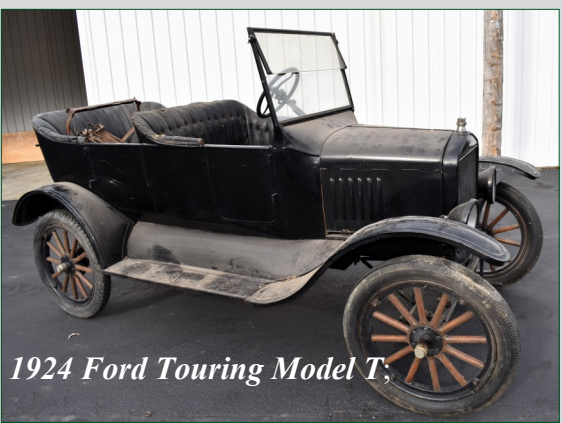

1924 Ford Touring Model T;

1993 Pontiac Bonneville, 59,097mi

100's of Nascar collectibles & Die Cast

400+ Nascar & Collectibles: 30 Ertl diecast banks & others; 50 Hats, T shirts & Jackets incl. Michigan Speedway, Pepsi, Devilbiss racing, Snap On, Days of Thunder, Daytona 500, Indy 500, Winston Cup, Pennzoil, Indianapolis, JSCA, Pep Boys, Kenny Schrader, Dale Earnhardt, Kyle Petty, Dale Jarrett & others; 8 Toy Semi Trucker & tankers in Nylint, Buddy L, John Deere, Spartan, Tonka; 100's of Nascar Hot Wheels; mini transporters; transformer cans; 100's Nascar diecast cars-Dale Earnhardt, Rusty Wallace, Richard & Kyle Petty, Jeff Gordon, Bobby Hamilton, Ken Boughaard, Ken Schader, Bill Elliott, True Value hardware and others; 20+ Diecast air planes-Nascar, Harley Davidson, Mac Tools, Pennzoil, Gulf, Ammoco & others; 100's Diecast cars & collector sets, many limited editions; Cereal Boxes; 20+ Trains incl. K-Line, Lionel, HO & others; 7 Clocks; calendars; magazines; 40 posters-1997 Michigan 400 Devilbiss; plus more!