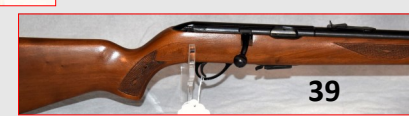

whalenauction.com