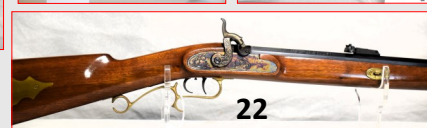

whalenauction.com