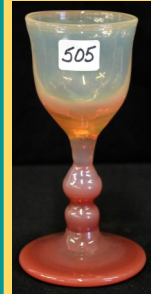

505 Dominick Labino 1975 goblet with opaque bowl to a red base, 7"