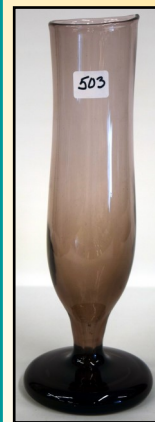

## AUCTION

Thursday, October 24th at 10:00 am

This glass collection sells at 12:00 Noon

LABINO ~ Baker ~ Applebaum

**501  
Dominick  
Labino  
1979 Fish,  
4.5" long,  
pale green**

**502 Orange Vase,  
black spots, slight  
yellow overlay,  
11.5" tall, appears  
to be signed, not  
legible.**

**503  
Dominick  
Labino  
1974,  
footed  
smoky  
purple  
vase,  
11.5" tall**

**504 Leon Applebaum  
heavy vase, peach-grey-  
black-white, with a few  
bubbles, approx. 9" tall  
& 7.5" diam.**

**WHALEN**  
REALTY & AUCTION, LTD.