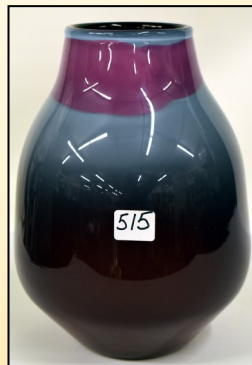

515 Blackstone Studios, Rossford, OH. Large vase, 9" tall, pink to grey to deep lavender at the base.