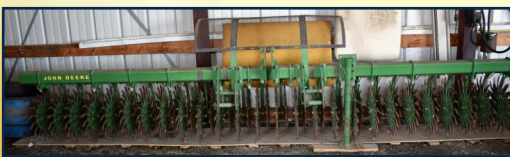

2020 CT5 Cadillac: Only 8015mi! Premium luxury, engine 2.0L turbo, 10 speed auto transmission, sunroof. **Tractors:** John Deere 3010 diesel, NF, only 2,096 hours, orig tractor to the farm, 2 owner, Goodyear Dyna torque 15.5-38, 1 SCV, 540 PTO, SN# 20046; John Deere 4040 w/2187hrs, 1 owner. **Equipment:** KillBros 375 gravity wagon, 1280 twelve-ton gear, 8 lug, 12.5L - 16 tires, expandable hitch, with extensions; Killbros 400 grain wagon, bottom shut, Killbros 1280 gear, expandable hitch, extensions, 8 lug 12.5L-16 tires; Killbros small gravity wagon; John Deere 400, 15ft rotary hoe, 3pt; John Deere 39 3pt sickle mower 9ft cut; John Deere 210 transport disc, 13ft width, 19" blades, 7" spacing; John Deere 1010 3pt field cultivator, 21ft, 3 bar harrow field ready; 16ft landscape trailer 6'7" inside width, self-stored full ramp, plywood floor, 2" ball, 5 lug, 215 75R15 tires, steel sides; 10ft x 7ft Utility trailer, 2" ball, 24" sides, single axle, with cover; John Deere 3pt blade; **Gator, 4 Wheeler & Mowers:** 2013 John Deere 825i XUV Gator 4x4, IRS suspension, 3 cyl gas, power dump, power steering, tool box, front & rear hitch, lights & turn signals, 2,160 miles, 1 owner; John Deere 445 mower, 60" deck, hydraulic, original 1 owner, hub caps, 22 hp liquid cooled, only 1,388 orig hours, catcher & hydraulic dump; Cub Cadet 782D, 3 cyl diesel, only 1755 hrs, Very Rare; Arctic Cat 500 4-wheeler, 4x4, reverse, 5-speed hi & low, liquid cooled, 3,305 miles. **Tools:** Lincoln welder Power 150; yard tools; push mower; John Deere 103 2D snow blower; fiberglass ladder, aluminum ramp; Milwaukee miter saw & Porta bandsaw; Stihl kombi with tree saw; Echo hedge trimmer; chain saw; Baker scaffolding; lots of S&K wrenches & sockets; 1/4, 1/2 & 3/8 drive sockets; Milwaukee belt sander & router; Delta drill press; tool boxes full of mechanics tools; Craftsman 2hp oilless compressor; grinders; lawn trailer; pressure washer; plus wagon loads of tool & shop items!! **Firearms:** Colt Python blue .357, Colt Detective .38 Spec; Heritage Rough Rider .22; Westernfield 771A; Mossberg 640KD 22Mag, Remington 700 22-250; Westernfield M550 AR 12ga, Mossberg 19 16ga; Henry Big Boy Golden .357/38; Browning 22 pump; **Household:** One of the Cleanest homes we have ever sold! Sofa, chairs, tables, stands, Thompsonville king size 5pc bedroom set; full size bedroom set; cedar twin bed; cedar chest; 3 flat screen TV's; Whirlpool washer & elec dryer - like new; upright freezer; pictures frames, crystal glass, Wedgwood; lots of home décor; arch top trunk; Longaberger baskets; holiday décor; kitchenware and much more.