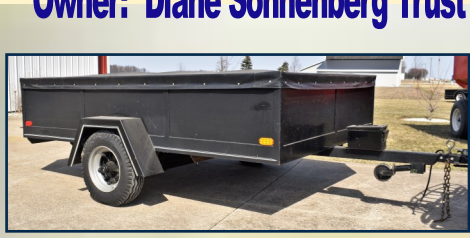

Tractors, Car & Equipment @ 12noon. Online bidding available.