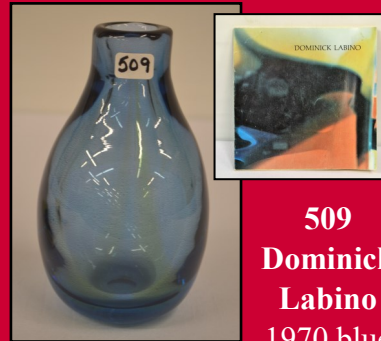

504 Dominick Labino 1969
squat vase, dark amber with
green lava textured finish 3”

505 ARTE MURANO ICET, blue
bowl-ashtray, corners pulled to a
point, tooled design, 10”

**509
Dominick
Labino**

1970 blue
vase, has a thin veil & faint
yellow vertical stripes, 6.5”.
Includes booklet “A Decade of
Glass 1964-1974”