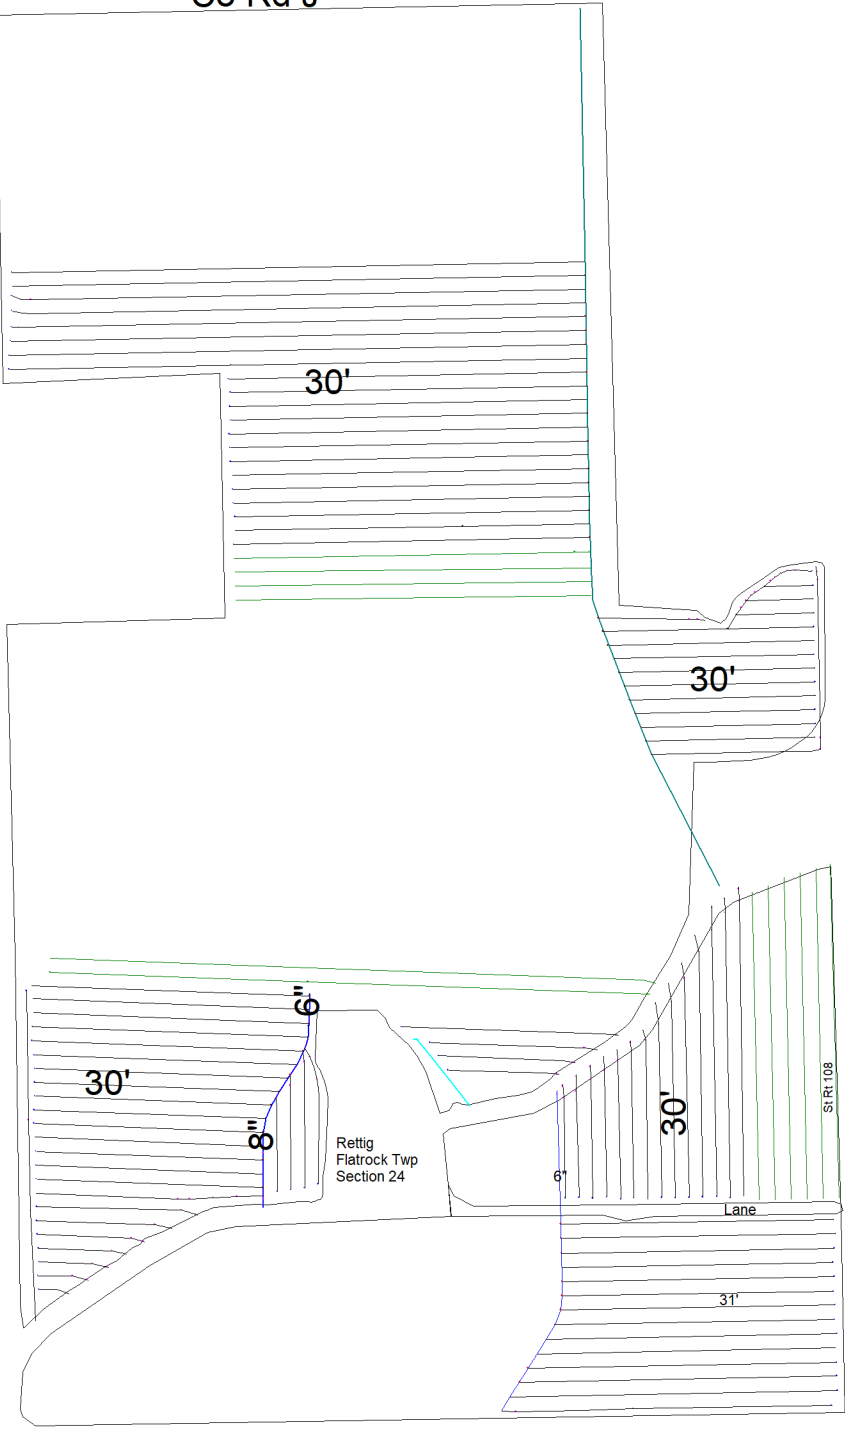

Co Rd J

GPS by
Kyle Colare
(419) 592-2110