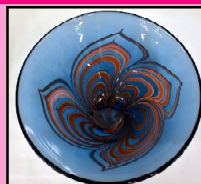

509A

Charles Lotton 1994 Multi Flora 12" vase

WHALEN REALTY & AUCTION, LTD.

419-875-6317 info@whalenauction.com

510

Warehull ovoid vase, olive green and blue pulled motif 7"

whalenauction.com

517