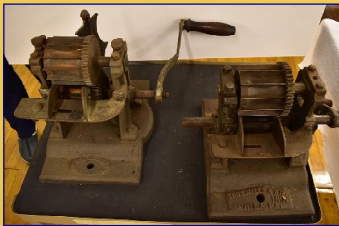

END OF YEAR AUCTION
Collectibles-Artwork-Primitives-Paper-
Toys-Glassware-More
FRIDAY DECEMBER 28, 2018 @ 10:00A.M.
Whalen Auction Bldg, 8020 Manore Rd., Neapolis, OH.
(gps use Grand Rapids OH 43522)