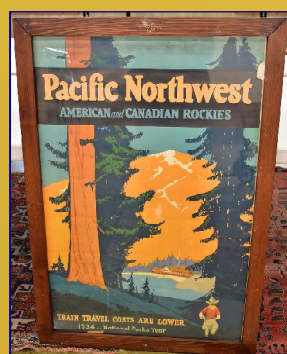

Terms: Cash or check w/I.D., 5% fee for credit cards, 7.25% sales tax applies. Lunch by Sandy's, plenty of parking & seating in our climate controlled building. **Open:** Week of auction from 8-3pm. and Thursday December 27 from 6-8pm. **Order of sale:** Selling in 2 lines. Labino & Artglass selling @ 12noon. Like us on Facebook & Twitter @ whalenauction.