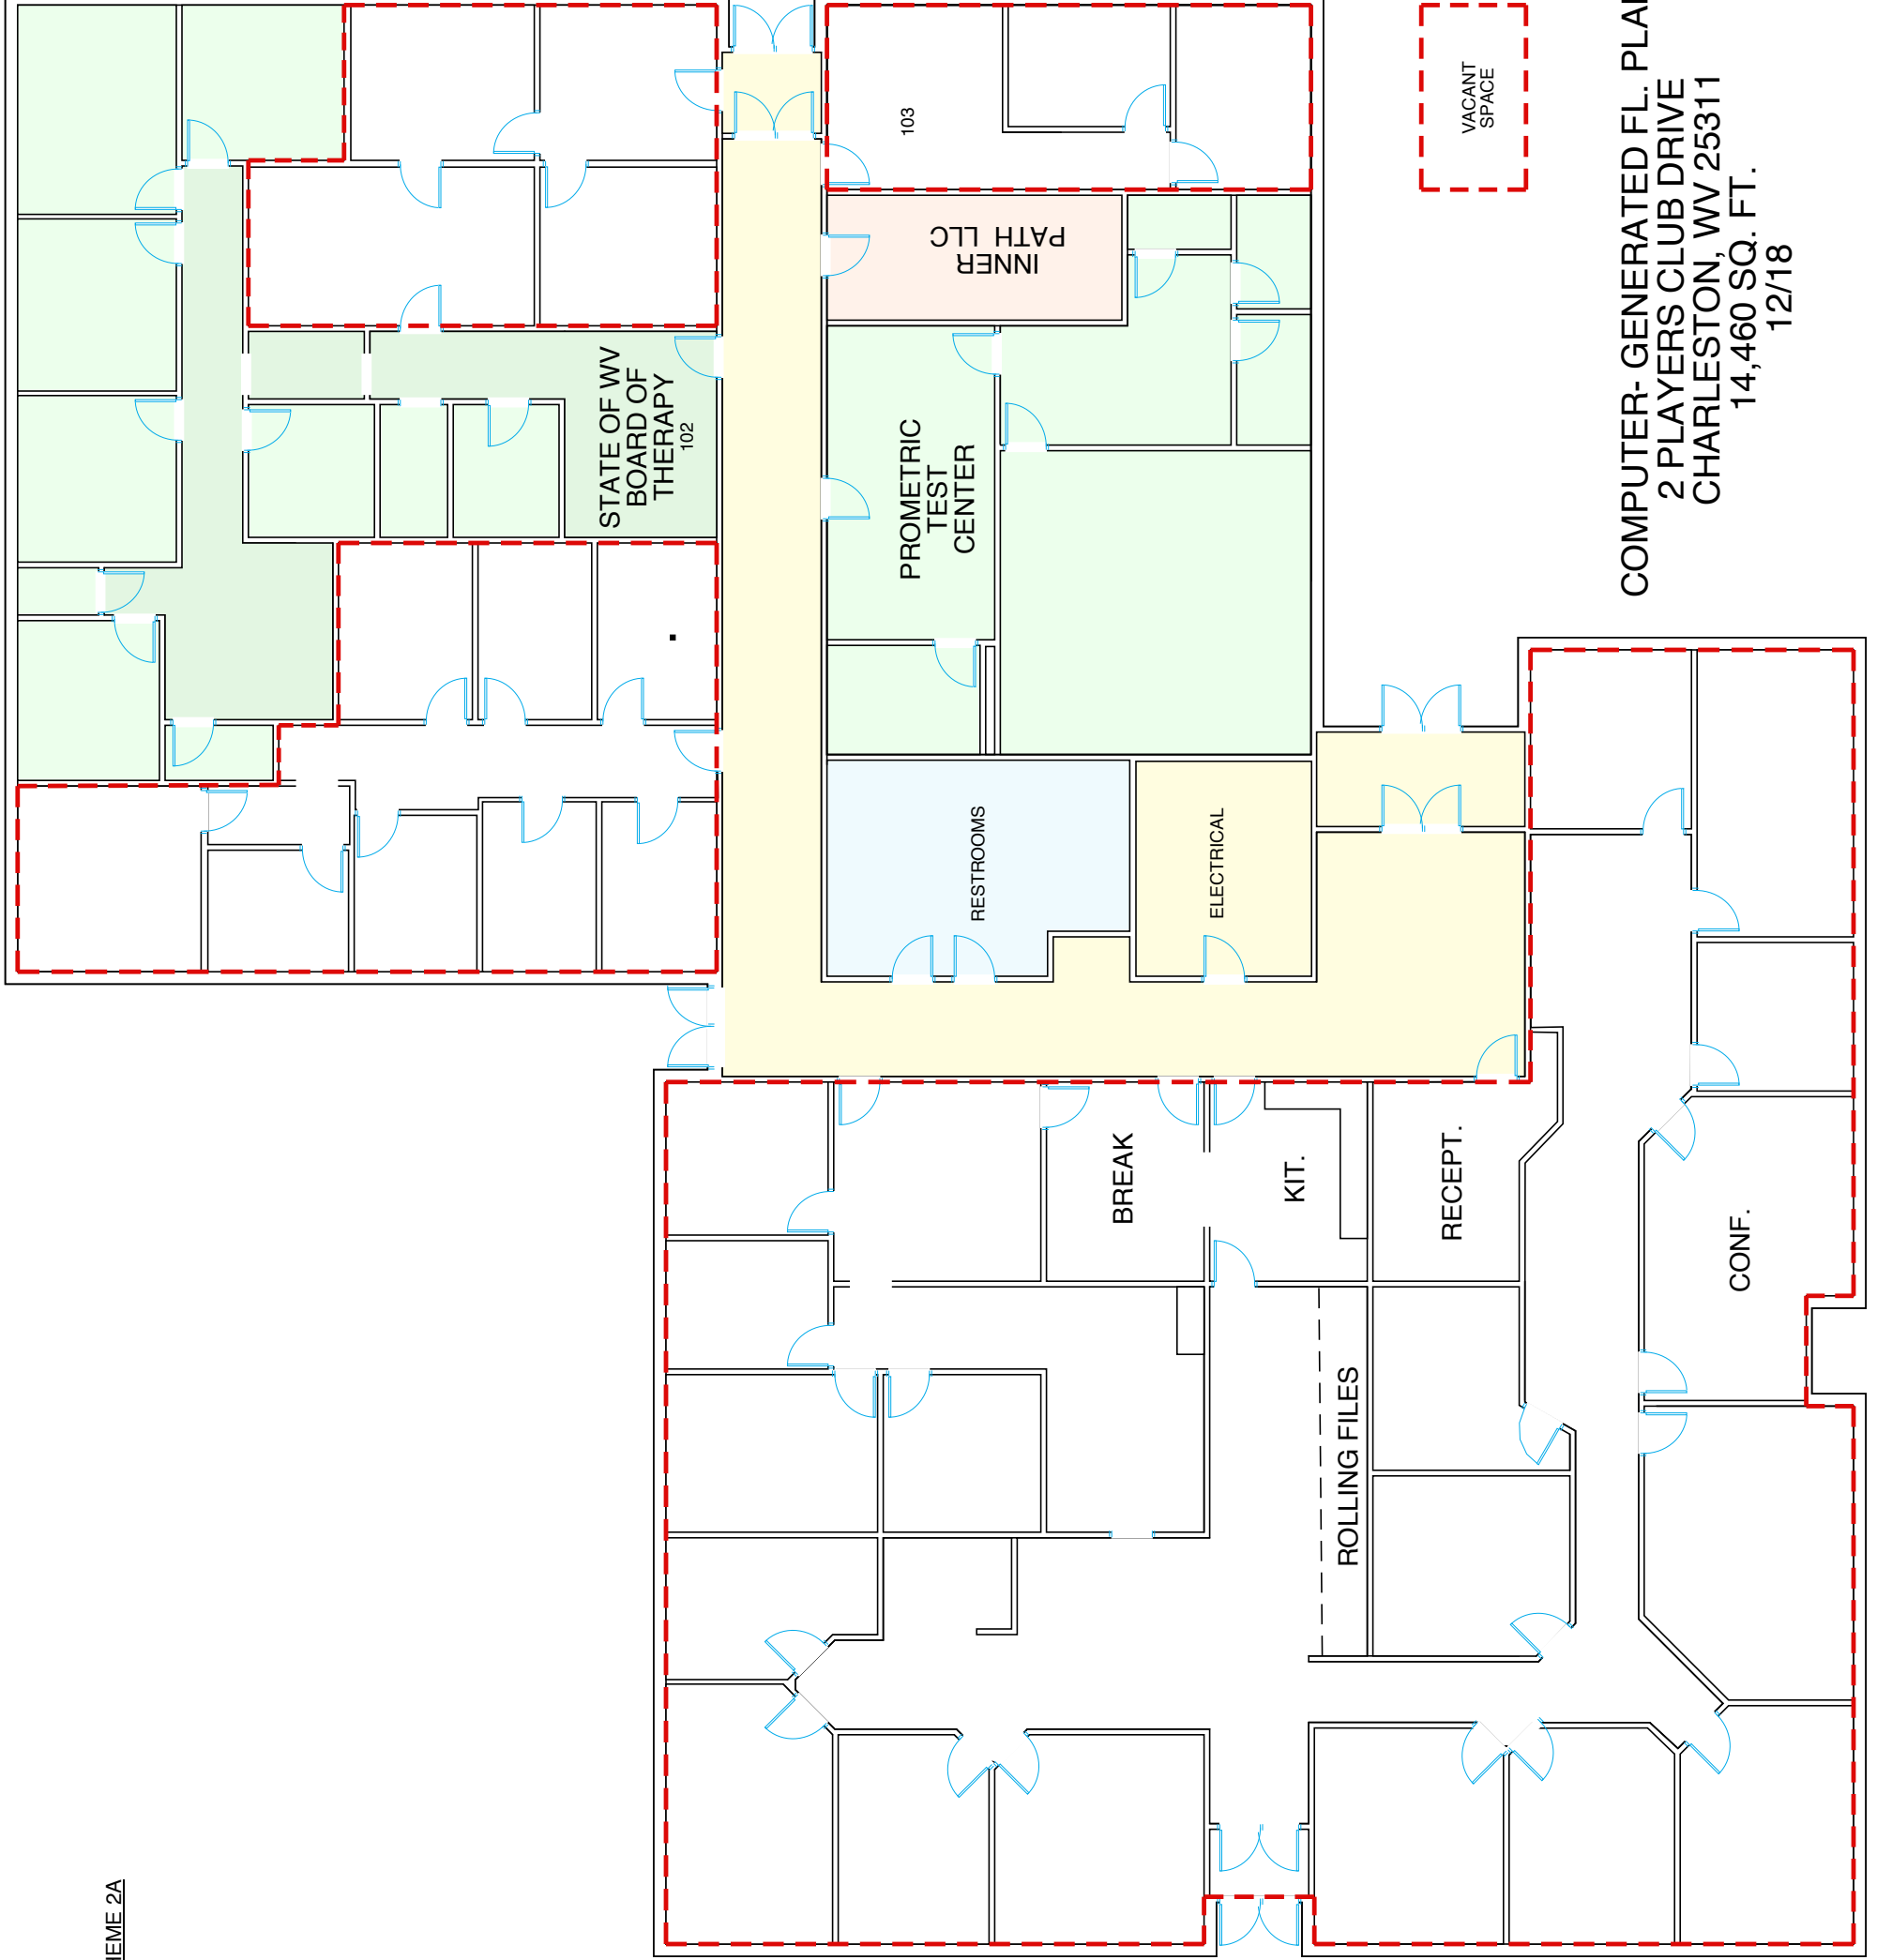

SCHEME 2A

COMPUTER- GENERATED FL. PLAN
2 PLAYERS CLUB DRIVE
CHARLESTON, WV 25311
14,460 SQ. FT.
12/18