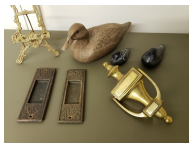

57 Ducks & Door Hardware