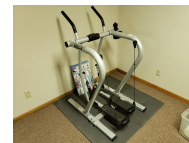

43 Tower 8mm Projector
Untested

LOT #

44 Patio Umbrella Blowmold Base

45 Green Trunk - 21 x 36 x 23
Latches work, but front middle lock is
broken. Manufactured by Sterling

46 Gazelle Power Plus
Includes Mat