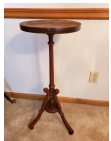

24 Pedestal End Table

12" top