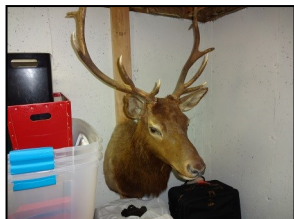

GRUNDY COUNTY FAIRGROUNDS - MORRIS, IL

LARGE MULTI-ESTATE PERSONAL PROPERTY AUCTION

Sunday, April 28, 2019 @ 9:00 AM

Location: Grundy County Fairgrounds, 8890 N IL-47, Morris, IL 60450

Directions: From the I-80/IL-47 interchange (Exit 212) in Morris, IL head North approximately 1 mile to the Fairgrounds on the East side. Plenty of close parking.

VEHICLES - SHOP TOOLS & EQUIPMENT - COLLECTIBLES - ANTIQUES - GUITARS - MUSIC EQUIPMENT - FISHING/BOATING

VEHICLES:

2004 Kia Sedona Ex, V6, 142k miles, power moonroof, 6-CD player, good condition, runs great.

1986 Chevy Monte Carlo, 305 V8, Landau Roof, 20k mi on rebuilt motor, new tires & exhaust, silver, good condition, garage kept last 19 years, awesome stereo, runs.

1975 Chevy 3500 Dually Pickup with Camper Top, Crew Cab, Shadow Cruiser crank-up camper top, 7000 mi on rebuilt 454 V8 engine, new front tires, gas, 8' bed, runs, VIN: CCE345B103148.

TOOLS - EQUIP - LAWN & GARDEN:

Wheel Horse 800 Special Lawn Tractor, 11hp;

Large Assortment of Garage Tools;

Large Amt of Shop Supplies;

Bolt Bin Cabinets;

Large Assortment NEW nuts/bolts;

Wrenches; Sockets; Screwdrivers; Power Tools;

Pneumatic Impacts, Ratchets & More;

Drills; Hammer Drills; Routers; Sanders; Jig Saws; Circular Saw; Nailers; Tap & Die Set;

New Plumbing Fittings; Assorted Brass Fittings;

5+ Upright Tool Boxes;

Tool Cart; Hand Carts;

Small Rusty Toolboxes;

Many Asst Car Parts still in the box;

Large Asst Honda Pacific Coast 800 New/Used Motorcycle Parts; Motorcycle Jack;

2-1/4 Ton Hand Jack; Floor Jack;

Jack Stands; Dolly Wheels;

Foldable Ramps;

Craftsman Padded Creeper;

Large Amt of **New-Old-Stock** AC Delco Parts;

HD Wheel Casters;

Portable Wheel Balancer;

New Asst Bearings;

Safety Harness Equipment;

Stihl 023 Chain Saw;

Craftsman & Poulan Chain Saws;

Stihl FS 80 Power Trimmer;

Many Asst Trimmer Parts (various mfg);

Wheelbarrow; Grass Spreader;

Table Saw; Saw Horses;

Antique Westinghouse Portable Voltmeter;

Antique Champion Blower & Forge Co Hand Crank Post/Wall Drill Press, mdl# 102-3;

Dayton Fan-Forced Wall Heater, new;

Bryant Overhead Gas Heater;

Craft 5-spd Drill Press;

Milw Chop Saw;

Cherry Picker Engine Lift/Hoist;

350 V8, 4 Bolt Main Engine;

350 V8, 4 Bolt Main Engine for Stockcar, ready to run;

350 V8, 4 Bolt Main Engine, to rebuild;

8' Pickup Bed Cover;

(2) Snowblowers;

Speed Pro L2304F Forged Pistons for Chevys, bored .030 over, new-in-box, qty 8;

MATCO WF-225 MIG Welder, Wire Feed Arc Welder;

Acetylene Tanks & Torch Set;

Curtis Pneumatic **60-gal Vertical Air Comp**, 110v;

Kohler Horizontal Air Compressor, 10hp;

Bishman Tire Changer Machine;

Kohler Generator, for motor home;

Generator, small; Parts Washer; Shop Lights.

MISC ITEMS:

National Cash Register, nice condition;

Parts for a 1933 Rolls-Royce 20/25 Rippon Two Door Coupe (Steering Wheel & Other Parts-Only);

EAZ-Lift Trailer Hitch Sway Control;

Cobra 19DX IV CB Radio; Realistic Pro-30 Scanner Radio;

Antique Stewart Chicago Ball Bearing No.10 Clipper - Sheep Shearing Machine;

AIE Double Impulse 18" Foot Sealer (for shipping), Mdl# AIE-450FD;

Free Standing Box Bottom Stapler;

Tackle Boxes;

Asst Fishing Poles, Reels, Lures & Supplies;

Vintage Horrocks-Ibbotson Fishing Rod;

Vintage Shakespeare Honor Built Honor Sold Fishing Rod;

Montgomery Ward 9.6hp **Outboard** Motor;

Johnson 9.9 & 15hp **Outboard** Motors;

Outboard Fuel Tanks;

(2) Canoes;