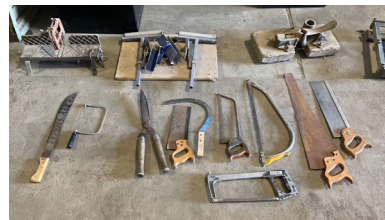

#	Title	Description
53	(3) Drill Presses.....	Parts Only
54	Total Gym 1500.....	Not Tested
55	Raleigh USA M-30 Mountain Bike.....	Not Tested
56	Schwinn World Sport 10 Speed, Magna Oasis 15 Speed.....	Not Tested
57	Honda XR 1985 Dirt Bike.....	Honda 80CC. Not Running
58	Suzuki RM Mini Bike.....	80CC. Not Running, For Parts Only.
59	(4) Metal Roof Racks	
60	(4) Cast Iron Radiators	
61	Fairbanks Morse 100 Lb. Scale.....	Working Condition
62	Stihl FS 45 Gas Weed Eater.....	Not Tested
63	Life Fitness 9100HR Treadmill.....	Working Condition
64	Penny's Foremost Wood Water Skis	
65	Life Fitness 9100HR Treadmill.....	Working Condition, With Error Codes
66	Atlas Wheel Balancer.....	Not Tested
67	5 Gallon Quaker State Motor Oil Can	
68	Wuest H-19 Binoculars.....	8 X 40
70	Wagner Cast Iron Kettle	
71	Kent Tandem Bicycle.....	Dual Drive, 21 Speed
72	Bombay Co. Dart Board.....	In Wooden Cabinet
73	(5) Pots With Ceramic Pumpkin	
74	Lane Cedar Chest With Wood Table.....	Cedar Chest and Table Appear In Good Condition.
75	Tractor Seat On Cast Iron Base	
76	Rockwell Table Saw.....	Working Condition
77	Lot Of Home Goods.....	Wood Table, Cooler, Candle Holder, Warming Tray, Pet / Baby Gate, Shop Light, Metal Tray. Table: 57" X 38"
78	Ski Package.....	Boots, Skis, Poles, Helmet Face Shield
79	Nordictrack GX 4.7 Cycle Trainer.....	Working Condition
80	Miscellaneous Home Goods.....	Speakers, Picnic Basket, Clock, Horizontal Blinds, Speakers, Cooler, Shade Sail, Umbrella, Landscaping Fabric, Ecoborders
81	Delta Precision Joiner.....	Working Condition
82	Miscellaneous Home Goods.....	Boogie / Wake Boards, Crutches, Lounge Chair, Ironing Board, Shelves, NFL Football, Area Wall Gate
83	(13) Drop Ceiling Florescent Light Fixtures.....	Not Tested
84	Movable Wood Staircase	
85	Geo Climate Master 2 Stage Earth Pierce.....	Not Tested
86	1985 Great Dane 53' Trailer.....	Office and Interior Lighting In Trailer. Contents Not Included. Spare Tire Included.

TERMS:

Payment via Credit Card. 15% Buyer's Premium will be added to the final hammer price. View the Complete Terms and Conditions Online.

LOCATION:

17245 Kellogg Road, Bowling Green, Ohio 43402.

PREVIEW:

Friday, August 28, 2020 from 12:00 pm - 2:00 pm

REMOVAL via APPOINTMENT:

Wednesday, September 2, 2020 from 9:00 am - 4:00 pm.

Pamela Rose
AUCTION COMPANY, LLC

Pamela Rose, Auctioneer, AARE, CAI

www.PamelaRoseAuction.com

STAY UP-TO-DATE ON SOCIAL MEDIA!

©2020 Pamela Rose Auction Company, LLC