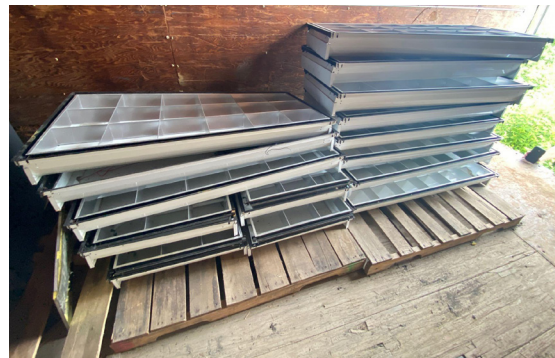

SURPLUS INVENTORY AND TOOL AUCTION

Property Location: 17245 Kellogg Road, Bowling Green, Ohio 43402

BID ENDS: MONDAY, AUGUST 31, 2020 AT 10 AM