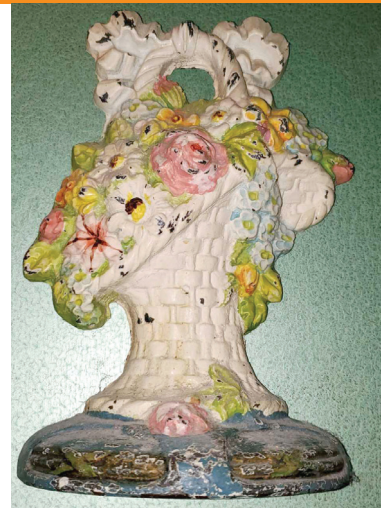

REGISTER AND BID ONLINE AT
www.PamelaRoseAuction.com