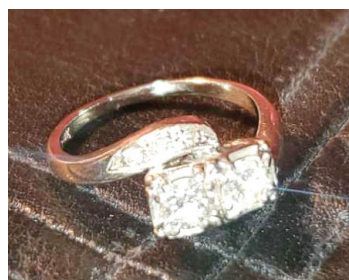

REGISTER AND BID ONLINE AT
www.PamelaRoseAuction.com