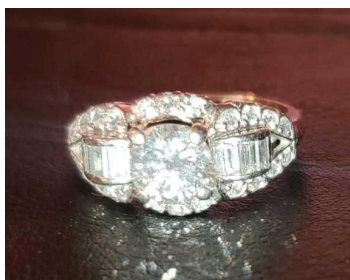

REGISTER AND BID ONLINE AT
www.PamelaRoseAuction.com