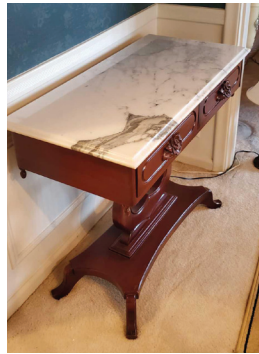

#	Title	Description
238	OUT- (2) Sets Car Ramps	One Is Collapsible
239	G,OUT- Yard Decorations	Shepard's Hooks, Watering Pots, Butterfly Decor, Yard Crystal Ball, Plant Pots, Tree Fence, Chimes, Art
240	OUT- Cast Iron Table & (2) Tables	40" In Diameter
241	OUT- Swing And Candle	Single Person Swing And Large Outdoor Candle
242	OUT- Wrought Iron Bench & Glass Top Table	
243	OUT- Wrought Iron & (4) Chairs	147.5" In Diameter.
244	OUT- Cast Iron Bench, Chair & Planters	
245	OUT- (4) Chairs & Bench	Aluminum.
246	OUT- Outdoor Decoratives	
247	OUT- (4) Bird Bath Bases & (2) Bird Baths	
248	OUT- (4) Statuary.....	Angels & Religious
249	OUT- Concrete Bench, Trellis & Shepard's Hook	
250	OUT- Gardening Cart & Supplies	
251	OUT- Hose Reel & Hose	
252	OUT- Outdoor Decorative	(2) Planters, Wall Fountain, Wall Planters, Frog, (3) Plastic Planters, Hanging Dragon Fly
253	OUT- Char-Broil 3 Burner Gas Grill	Propane Tank, Cover. Not Tested. Odds
254	OUT- Statuary Golfer	
255	OUT- Topiary	
256	OUT- Hose Reel & Hose	
257	Diamond Ring.....	Horseshoe Diamond I-1, J Color, No Stamp, Likely Platinum (Not Guaranteed)
258	2 Diamond Fashion Ring	6 Sided Diamond, 28-1/2 Point
259	FR- Winex Plasmawave With Hepa Filter	Model #5300, 70 Watt
260	(350) Hangers.....	(250) White Plastic and (100) Space Savers
261	Lot of Flower Decor.....	3" tall (Radnor Flower Decor); 5" tall (Crown Royal Flower Decor); Made in Japan
262	Piano Baby.....	7.5" Long

QUESTIONS? CALL 419-865-1224

VIEW THE COMPLETE TERMS & CONDITIONS
ONLINE AT www.PAMELAROSEAUCTION.com

Terms: Payment via Credit Card.
15% Buyer's Premium will be added to the final hammer price.
Preview: Friday, January 17, 2020 from 11:30 am to 1:00 pm.
Location: 2756 Tamarack Drive, Toledo, Ohio 43614.

Removal Date: Wednesday, January 22, 2020 from 10:00 am - 4 :00 pm and Thursday, January 23, 2020 from 1:00 pm - 6:00 pm.

Pamela Rose
AUCTION COMPANY, LLC

Pamela Rose, Auctioneer, CAI, AARE

STAY UP-TO-DATE ON SOCIAL MEDIA!

©2019 Pamela Rose Auction Company, LLC

BID ONLINE: www.PamelaRoseAuction.com | OFFICE: 419-865-1224 | Pamela Rose Auction Company, LLC