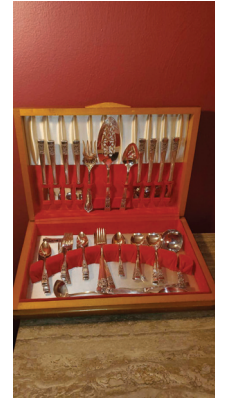

#	Title	Description
238	OUT- (2) Sets Car Ramps	One Is Collapsible
239	G,OUT- Yard Decorations	Shepard's Hooks, Watering Pots, Butterfly Decor, Yard Crystal Ball, Plant Pots, Tree Fence, Chimes, Art
240	OUT- Cast Iron Table & (2) Tables	40" In Diameter
241	OUT- Swing And Candle	Single Person Swing And Large Outdoor Candle
242	OUT- Wrought Iron Bench & Glass Top Table	
243	OUT- Wrought Iron & (4) Chairs	147.5" In Diameter.
244	OUT- Cast Iron Bench, Chair & Planters	
245	OUT- (4) Chairs & Bench	Aluminum.
246	OUT- Outdoor Decoratives	
247	OUT- (4) Bird Bath Bases & (2) Bird Baths	
248	OUT- (4) Statuary.....	Angels & Religious
249	OUT- Concrete Bench, Trellis & Shepard's Hook	
250	OUT- Gardening Cart & Supplies	
251	OUT- Hose Reel & Hose	
252	OUT- Outdoor Decorative	(2) Planters, Wall Fountain, Wall Planters, Frog, (3) Plastic Planters, Hanging Dragon Fly
253	OUT- Char-Broil 3 Burner Gas Grill	Propane Tank, Cover. Not Tested. Odds
254	OUT- Statuary Golfer	
255	OUT- Topiary	
256	OUT- Hose Reel & Hose	
257	Diamond Ring.....	Horseshoe Diamond I-1, J Color, No Stamp, Likely Platinum (Not Guaranteed)
258	2 Diamond Fashion Ring	6 Sided Diamond, 28-1/2 Point
259	FR- Winex Plasmawave With Hepa Filter	Model #5300, 70 Watt
260	(350) Hangers.....	(250) White Plastic and (100) Space Savers
261	Lot of Flower Decor.....	3" tall (Radnor Flower Decor); 5" tall (Crown Royal Flower Decor); Made in Japan
262	Piano Baby.....	7.5" Long

QUESTIONS? CALL 419-865-1224

VIEW THE COMPLETE TERMS & CONDITIONS
ONLINE AT www.PAMELAROSEAUCTION.com

Terms: Payment via Credit Card.
15% Buyer's Premium will be added to the final hammer price.
Preview: Friday, January 17, 2020 from 11:30 am to 1:00 pm.
Location: 2756 Tamarack Drive, Toledo, Ohio 43614.

Removal Date: Wednesday, January 22, 2020 from 10:00 am - 4 :00 pm and Thursday, January 23, 2020 from 1:00 pm - 6:00 pm.

Pamela Rose
AUCTION COMPANY, LLC

Pamela Rose, Auctioneer, CAI, AARE

STAY UP-TO-DATE ON SOCIAL MEDIA!

©2019 Pamela Rose Auction Company, LLC

BID ONLINE: www.PamelaRoseAuction.com | OFFICE: 419-865-1224 | Pamela Rose Auction Company, LLC