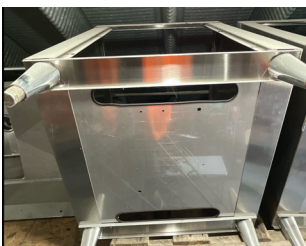

ONLINE AUCTION

Kawasaki KLR 650, Z28 Camaro, Boat Trailer, Tools, Sports Equipment, Motorcycle and Truck Parts, Pool Table

LOCATION: 2310 South Avenue, Toledo, Ohio 43609

PREVIEW DATE AND TIME: Wednesday, May 15, 2024 from 12:00 pm - 1:00 pm