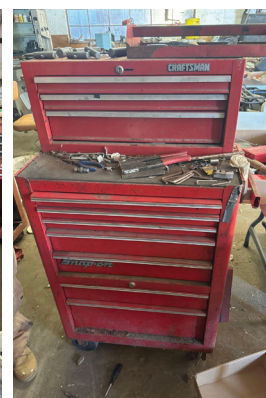

ONLINE CONTENT AUCTION

Back Hoe, Amish Buggy, Tools, Truck, Trailers, Household, Piano, Appliances, Decor

PROPERTY LOCATION: 4630 Consear Road, Ottawa Lake, Michigan 49267
PREVIEW DATE AND TIME: Friday, February 17, 2023 from 10:00 am - 12:00 pm

Online Bidding Ends:

Monday, February 20, 2023 at 10:00 am

Bid Now At www.PAMELAROSEAUCTION.com