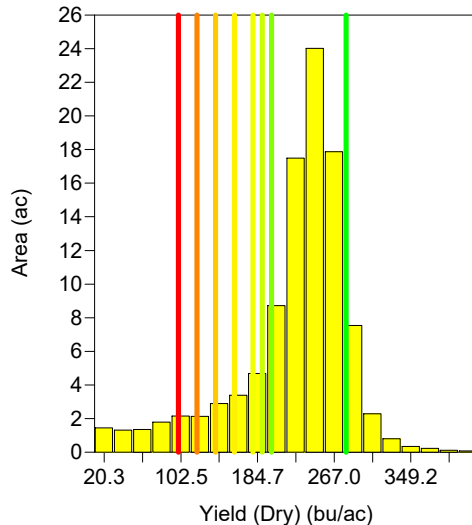

Grower : Travis Cooper
 Farm : Mullins Farm
 Field : South of Farm
 Year : 2021
 Operation : Grain Harvest
 Crop / Product : Multiple
 Op. Instance : Harvest - 1
 Area : 100.83 ac
 Avg. Yield : 231.95 bu/ac
 Avg. Moisture : 17.02 %

Grower : Travis Cooper
 Farm : Mullins Farm
 Field : Hopskins
 Year : 2021
 Operation : Grain Harvest
 Crop / Product : Corn
 Op. Instance : Harvest - 1
 Area : 33.75 ac
 Avg. Yield : 208.67 bu/ac
 Avg. Moisture : 15.51 %

Yield (Dry)
(bu/ac)

Yield (Dry)
(bu/ac)

Yield (Dry)
(bu/ac)

Map Layer 2

Map Layer 1

Grower : Travis Cooper
 Farm : Mullins Farm
 Field : Toman 25
 Year : 2021
 Operation : Grain Harvest
 Crop / Product : Multiple
 Op. Instance : Harvest - 1
 Area : 20.42 ac
 Avg. Yield : 226.97 bu/ac
 Avg. Moisture : 16.83 %

Grower : Travis Cooper
 Farm : Mullins Farm
 Field : North of Farm
 Year : 2021
 Operation : Grain Harvest
 Crop / Product : Multiple
 Op. Instance : Harvest - 1
 Area : 88.92 ac
 Avg. Yield : 239.69 bu/ac
 Avg. Moisture : 17.04 %