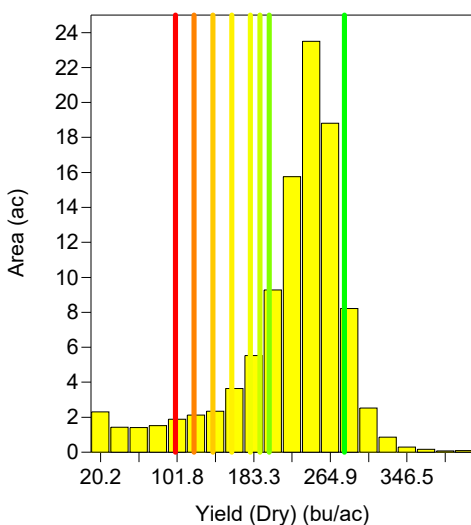

Grower : Travis Cooper
 Farm : Mullins Farm
 Field : South of Farm
 Year : 2021
 Operation : Grain Harvest
 Crop / Product : Multiple
 Op. Instance : Harvest - 1
 Area : 100.83 ac
 Avg. Yield : 231.95 bu/ac
 Avg. Moisture : 17.02 %

Grower : Travis Cooper
 Farm : Mullins Farm
 Field : Hopskins
 Year : 2021
 Operation : Grain Harvest
 Crop / Product : Corn
 Op. Instance : Harvest - 1
 Area : 33.75 ac
 Avg. Yield : 208.67 bu/ac
 Avg. Moisture : 15.51 %

Yield (Dry)
(bu/ac)

Yield (Dry)
(bu/ac)

Yield (Dry)
(bu/ac)

Map Layer 2

Map Layer 1

Grower : Travis Cooper
 Farm : Mullins Farm
 Field : Toman 25
 Year : 2021
 Operation : Grain Harvest
 Crop / Product : Multiple
 Op. Instance : Harvest - 1
 Area : 20.42 ac
 Avg. Yield : 226.97 bu/ac
 Avg. Moisture : 16.83 %

Grower : Travis Cooper
 Farm : Mullins Farm
 Field : North of Farm
 Year : 2021
 Operation : Grain Harvest
 Crop / Product : Multiple
 Op. Instance : Harvest - 1
 Area : 88.92 ac
 Avg. Yield : 239.69 bu/ac
 Avg. Moisture : 17.04 %