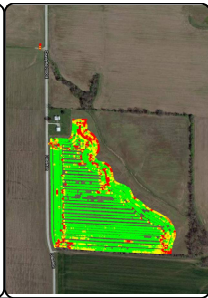

Grower : Travis Cooper
 Farm : Mullins Farm
 Field : South of Farm
 Year : 2021
 Operation : Grain Harvest
 Crop / Product : Multiple
 Op. Instance : Harvest - 1
 Area : 100.83 ac
 Avg. Yield : 231.95 bu/ac
 Avg. Moisture : 17.02 %

Grower : Travis Cooper
 Farm : Mullins Farm
 Field : Hopskins
 Year : 2021
 Operation : Grain Harvest
 Crop / Product : Corn
 Op. Instance : Harvest - 1
 Area : 33.75 ac
 Avg. Yield : 208.67 bu/ac
 Avg. Moisture : 15.51 %

Yield (Dry)
(bu/ac)

Yield (Dry)
(bu/ac)

Yield (Dry)
(bu/ac)

Map Layer 2

Map Layer 1

Grower : Travis Cooper
 Farm : Mullins Farm
 Field : Toman 25
 Year : 2021
 Operation : Grain Harvest
 Crop / Product : Multiple
 Op. Instance : Harvest - 1
 Area : 20.42 ac
 Avg. Yield : 226.97 bu/ac
 Avg. Moisture : 16.83 %

Grower : Travis Cooper
 Farm : Mullins Farm
 Field : North of Farm
 Year : 2021
 Operation : Grain Harvest
 Crop / Product : Multiple
 Op. Instance : Harvest - 1
 Area : 88.92 ac
 Avg. Yield : 239.69 bu/ac
 Avg. Moisture : 17.04 %