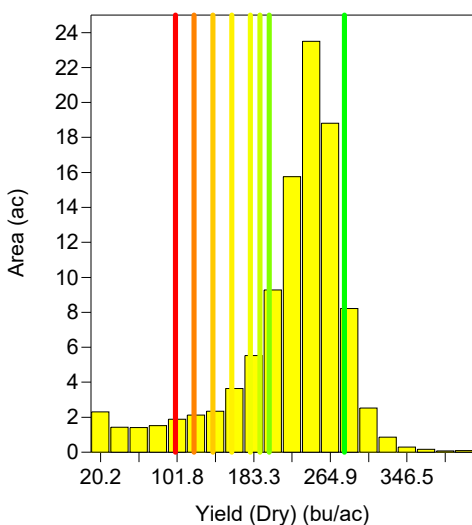

Grower : Travis Cooper
 Farm : Mullins Farm
 Field : South of Farm
 Year : 2021
 Operation : Grain Harvest
 Crop / Product : Multiple
 Op. Instance : Harvest - 1
 Area : 100.83 ac
 Avg. Yield : 231.95 bu/ac
 Avg. Moisture : 17.02 %

Grower : Travis Cooper
 Farm : Mullins Farm
 Field : Hopskins
 Year : 2021
 Operation : Grain Harvest
 Crop / Product : Corn
 Op. Instance : Harvest - 1
 Area : 33.75 ac
 Avg. Yield : 208.67 bu/ac
 Avg. Moisture : 15.51 %

Yield (Dry)
(bu/ac)

Yield (Dry)
(bu/ac)

Yield (Dry)
(bu/ac)

Map Layer 2

Map Layer 1

Grower : Travis Cooper
 Farm : Mullins Farm
 Field : Toman 25
 Year : 2021
 Operation : Grain Harvest
 Crop / Product : Multiple
 Op. Instance : Harvest - 1
 Area : 20.42 ac
 Avg. Yield : 226.97 bu/ac
 Avg. Moisture : 16.83 %

Grower : Travis Cooper
 Farm : Mullins Farm
 Field : North of Farm
 Year : 2021
 Operation : Grain Harvest
 Crop / Product : Multiple
 Op. Instance : Harvest - 1
 Area : 88.92 ac
 Avg. Yield : 239.69 bu/ac
 Avg. Moisture : 17.04 %