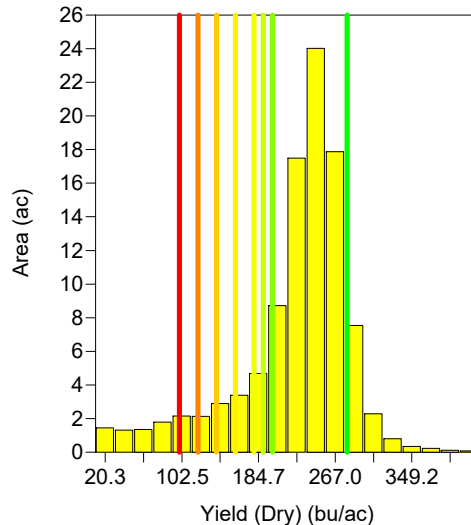

Grower : Travis Cooper
 Farm : Mullins Farm
 Field : South of Farm
 Year : 2021
 Operation : Grain Harvest
 Crop / Product : Multiple
 Op. Instance : Harvest - 1
 Area : 100.83 ac
 Avg. Yield : 231.95 bu/ac
 Avg. Moisture : 17.02 %

Grower : Travis Cooper
 Farm : Mullins Farm
 Field : Hopskins
 Year : 2021
 Operation : Grain Harvest
 Crop / Product : Corn
 Op. Instance : Harvest - 1
 Area : 33.75 ac
 Avg. Yield : 208.67 bu/ac
 Avg. Moisture : 15.51 %

Yield (Dry)
(bu/ac)

Yield (Dry)
(bu/ac)

Yield (Dry)
(bu/ac)

Map Layer 2

Map Layer 1

Grower : Travis Cooper
 Farm : Mullins Farm
 Field : Toman 25
 Year : 2021
 Operation : Grain Harvest
 Crop / Product : Multiple
 Op. Instance : Harvest - 1
 Area : 20.42 ac
 Avg. Yield : 226.97 bu/ac
 Avg. Moisture : 16.83 %

Grower : Travis Cooper
 Farm : Mullins Farm
 Field : North of Farm
 Year : 2021
 Operation : Grain Harvest
 Crop / Product : Multiple
 Op. Instance : Harvest - 1
 Area : 88.92 ac
 Avg. Yield : 239.69 bu/ac
 Avg. Moisture : 17.04 %