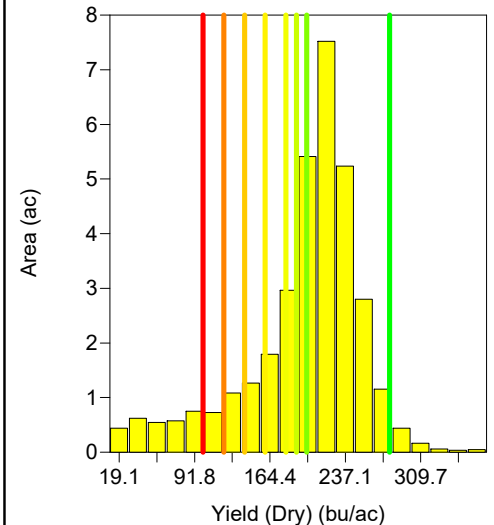

Mullins Farm 2021

Map Layer 5

Map Layer 4

Map Layer 3

Grower : Travis Cooper
 Farm : Mullins Farm
 Field : East
 Year : 2021
 Operation : Grain Harvest
 Crop / Product : Multiple
 Op. Instance : Harvest - 1
 Area : 101.91 ac
 Avg. Yield : 227.13 bu/ac
 Avg. Moisture : 17.14 %

Grower : Travis Cooper
 Farm : Mullins Farm
 Field : South of Farm
 Year : 2021
 Operation : Grain Harvest
 Crop / Product : Multiple
 Op. Instance : Harvest - 1
 Area : 100.83 ac
 Avg. Yield : 231.95 bu/ac
 Avg. Moisture : 17.02 %

Grower : Travis Cooper
 Farm : Mullins Farm
 Field : Hopskins
 Year : 2021
 Operation : Grain Harvest
 Crop / Product : Corn
 Op. Instance : Harvest - 1
 Area : 33.75 ac
 Avg. Yield : 208.67 bu/ac
 Avg. Moisture : 15.51 %

Yield (Dry)
(bu/ac)

Yield (Dry)
(bu/ac)

Yield (Dry)
(bu/ac)

Map Layer 2

Map Layer 1

Grower : Travis Cooper
 Farm : Mullins Farm
 Field : Toman 25
 Year : 2021
 Operation : Grain Harvest
 Crop / Product : Multiple
 Op. Instance : Harvest - 1
 Area : 20.42 ac
 Avg. Yield : 226.97 bu/ac
 Avg. Moisture : 16.83 %