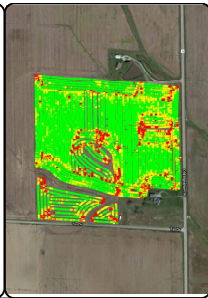

Mullins Farm 2021

Map Layer 5

Map Layer 4

Map Layer 3

Grower : Travis Cooper
 Farm : Mullins Farm
 Field : East
 Year : 2021
 Operation : Grain Harvest
 Crop / Product : Multiple
 Op. Instance : Harvest - 1
 Area : 101.91 ac
 Avg. Yield : 227.13 bu/ac
 Avg. Moisture : 17.14 %

Grower : Travis Cooper
 Farm : Mullins Farm
 Field : South of Farm
 Year : 2021
 Operation : Grain Harvest
 Crop / Product : Multiple
 Op. Instance : Harvest - 1
 Area : 100.83 ac
 Avg. Yield : 231.95 bu/ac
 Avg. Moisture : 17.02 %

Grower : Travis Cooper
 Farm : Mullins Farm
 Field : Hopskins
 Year : 2021
 Operation : Grain Harvest
 Crop / Product : Corn
 Op. Instance : Harvest - 1
 Area : 33.75 ac
 Avg. Yield : 208.67 bu/ac
 Avg. Moisture : 15.51 %

Grower : Travis Cooper
 Farm : Mullins Farm
 Field : North of Farm
 Year : 2021
 Operation : Grain Harvest
 Crop / Product : Multiple
 Op. Instance : Harvest - 1
 Area : 88.92 ac
 Avg. Yield : 239.69 bu/ac
 Avg. Moisture : 17.04 %