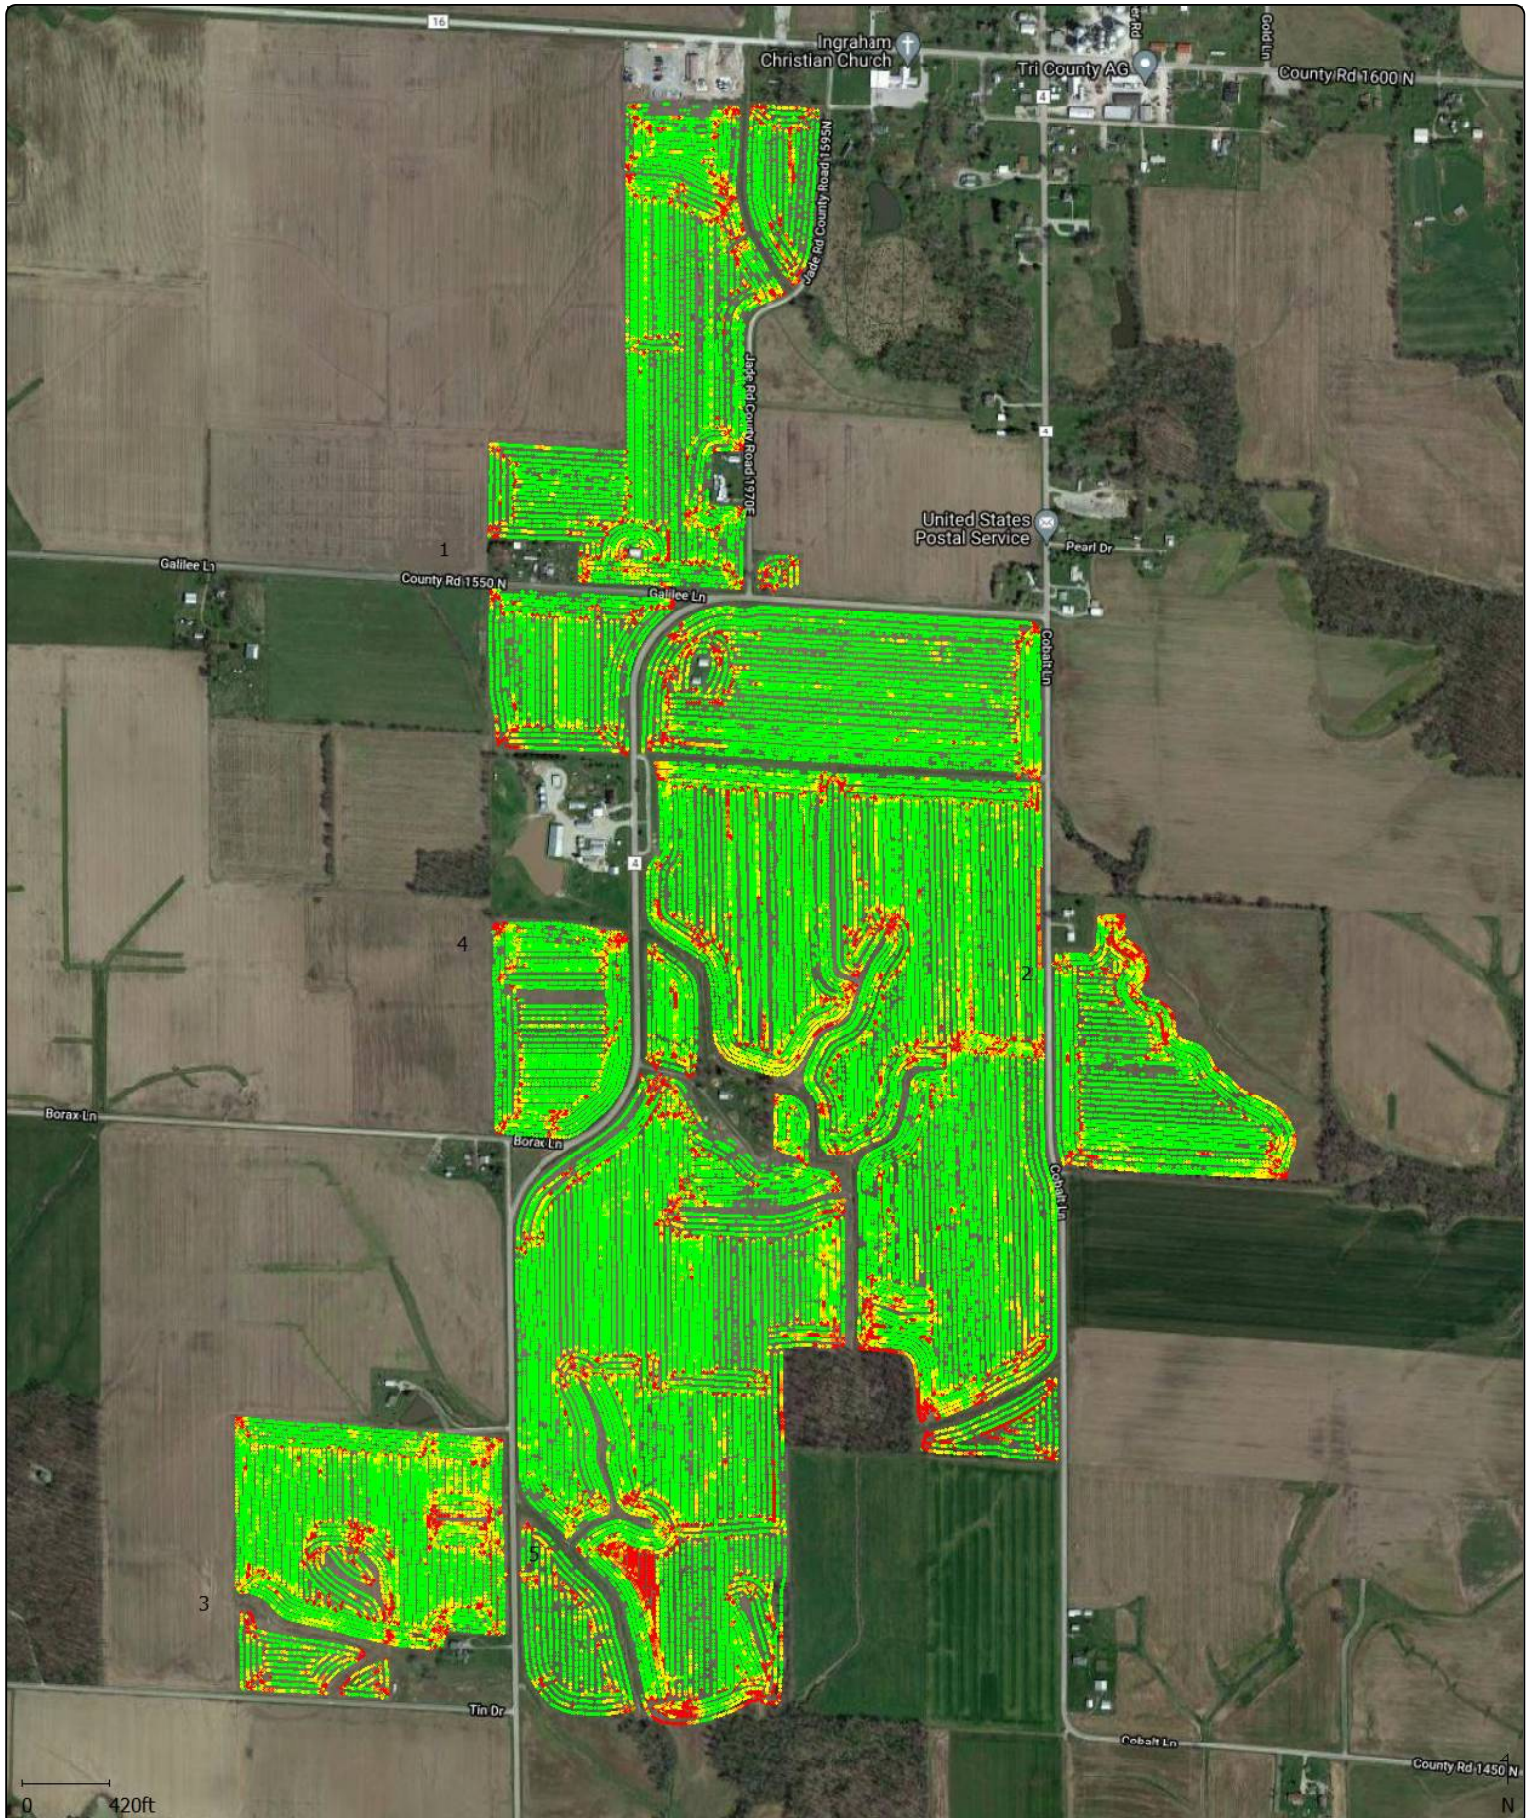

Mullins Farm 2021

Map Layer 5

Map Layer 4

Map Layer 3

Grower : Travis Cooper
 Farm : Mullins Farm
 Field : East
 Year : 2021
 Operation : Grain Harvest
 Crop / Product : Multiple
 Op. Instance : Harvest - 1
 Area : 101.91 ac
 Avg. Yield : 227.13 bu/ac
 Avg. Moisture : 17.14 %

Grower : Travis Cooper
 Farm : Mullins Farm
 Field : South of Farm
 Year : 2021
 Operation : Grain Harvest
 Crop / Product : Multiple
 Op. Instance : Harvest - 1
 Area : 100.83 ac
 Avg. Yield : 231.95 bu/ac
 Avg. Moisture : 17.02 %

Grower : Travis Cooper
 Farm : Mullins Farm
 Field : Hopskins
 Year : 2021
 Operation : Grain Harvest
 Crop / Product : Corn
 Op. Instance : Harvest - 1
 Area : 33.75 ac
 Avg. Yield : 208.67 bu/ac
 Avg. Moisture : 15.51 %

Grower : Travis Cooper
 Farm : Mullins Farm
 Field : North of Farm
 Year : 2021
 Operation : Grain Harvest
 Crop / Product : Multiple
 Op. Instance : Harvest - 1
 Area : 88.92 ac
 Avg. Yield : 239.69 bu/ac
 Avg. Moisture : 17.04 %