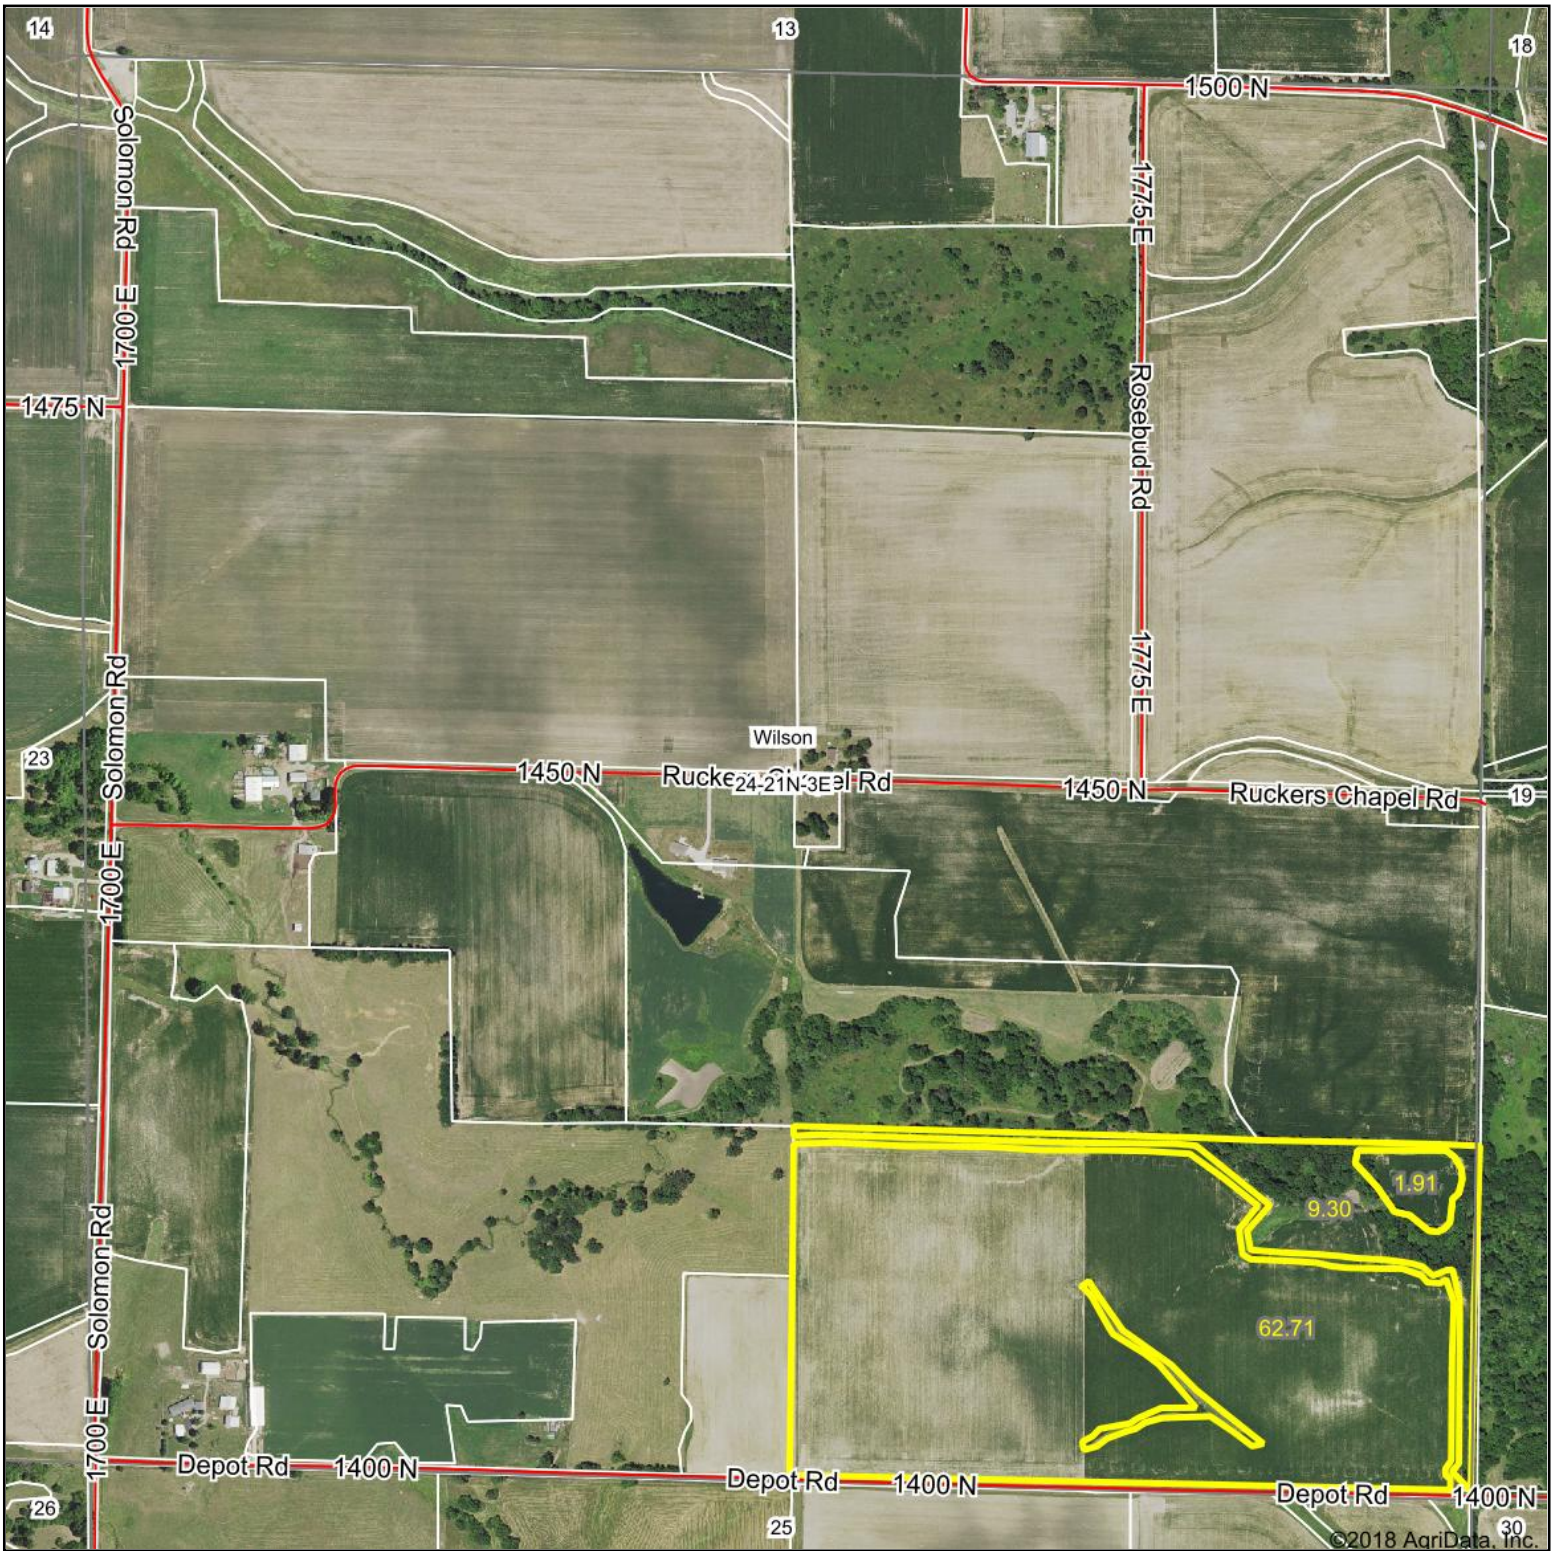

Aerial Map

map center: 40° 15' 38.6, -88° 48' 49.13

0ft 833ft 1667ft

Maps Provided By:

 CUSTOMIZED ONLINE MAPPING
 © Agridata, Inc. 2018 www.AgridataInc.com

24-21N-3E
De Witt County
Illinois

10/16/2018