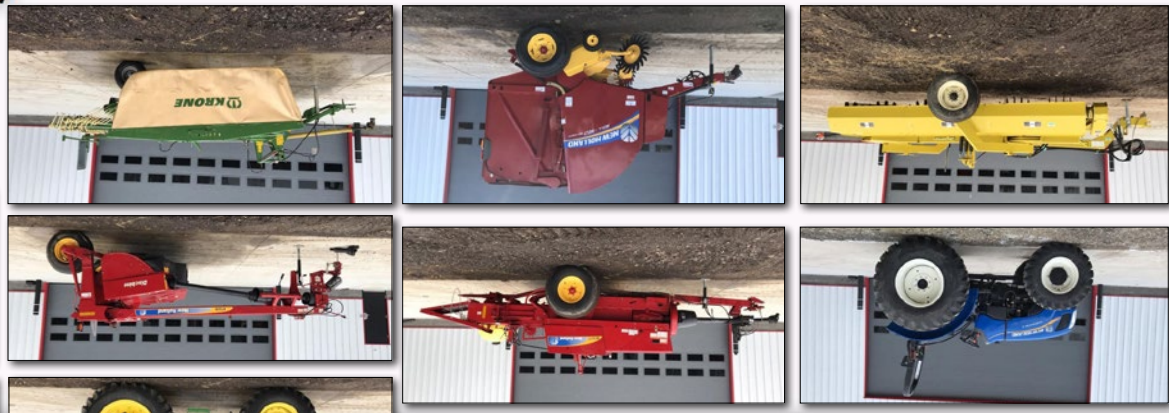

Auction to be held at the RES Equipment Yard 375 Fry Road, Wooster, OH. Located 1 mile west of Wooster and 10 miles east of Jeromesville on the corner of US Rte. 30 and Fry Road.

Online bidding provided by
proxibid.