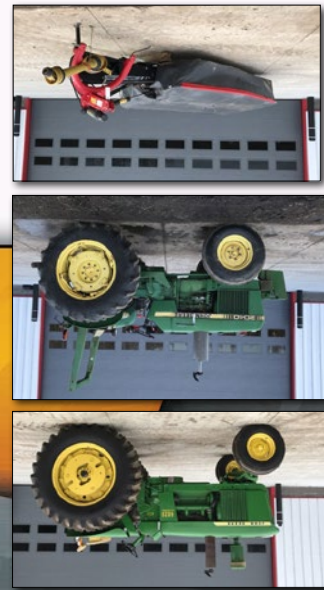

Auction to be held at the RES Equipment Yard 375 Fry Road, Wooster, OH. Located 1 mile west of Wooster and 10 miles east of Jeromesville on the corner of US Rte. 30 and Fry Road.

Online bidding provided by
proxibid.