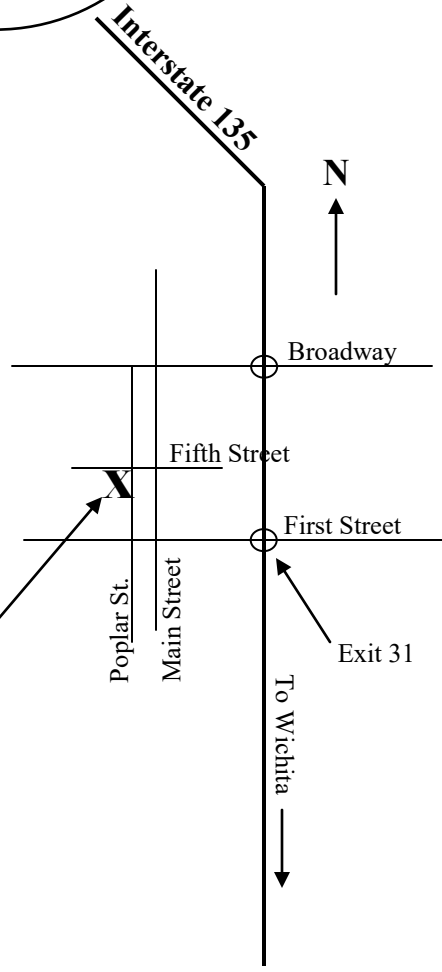

Registration 7 am
Auction Starts 9 am

Location:

Newton Activity Center
415 N. Poplar, Newton, KS

*Directions: I-135 to Exit 31 in
Newton (First Street-Broadway).
Take First Street West to Main
Street. Go right on Main St.
(North) to Fifth St.. Turn left &
go one block
-Activity Center is on the left.*